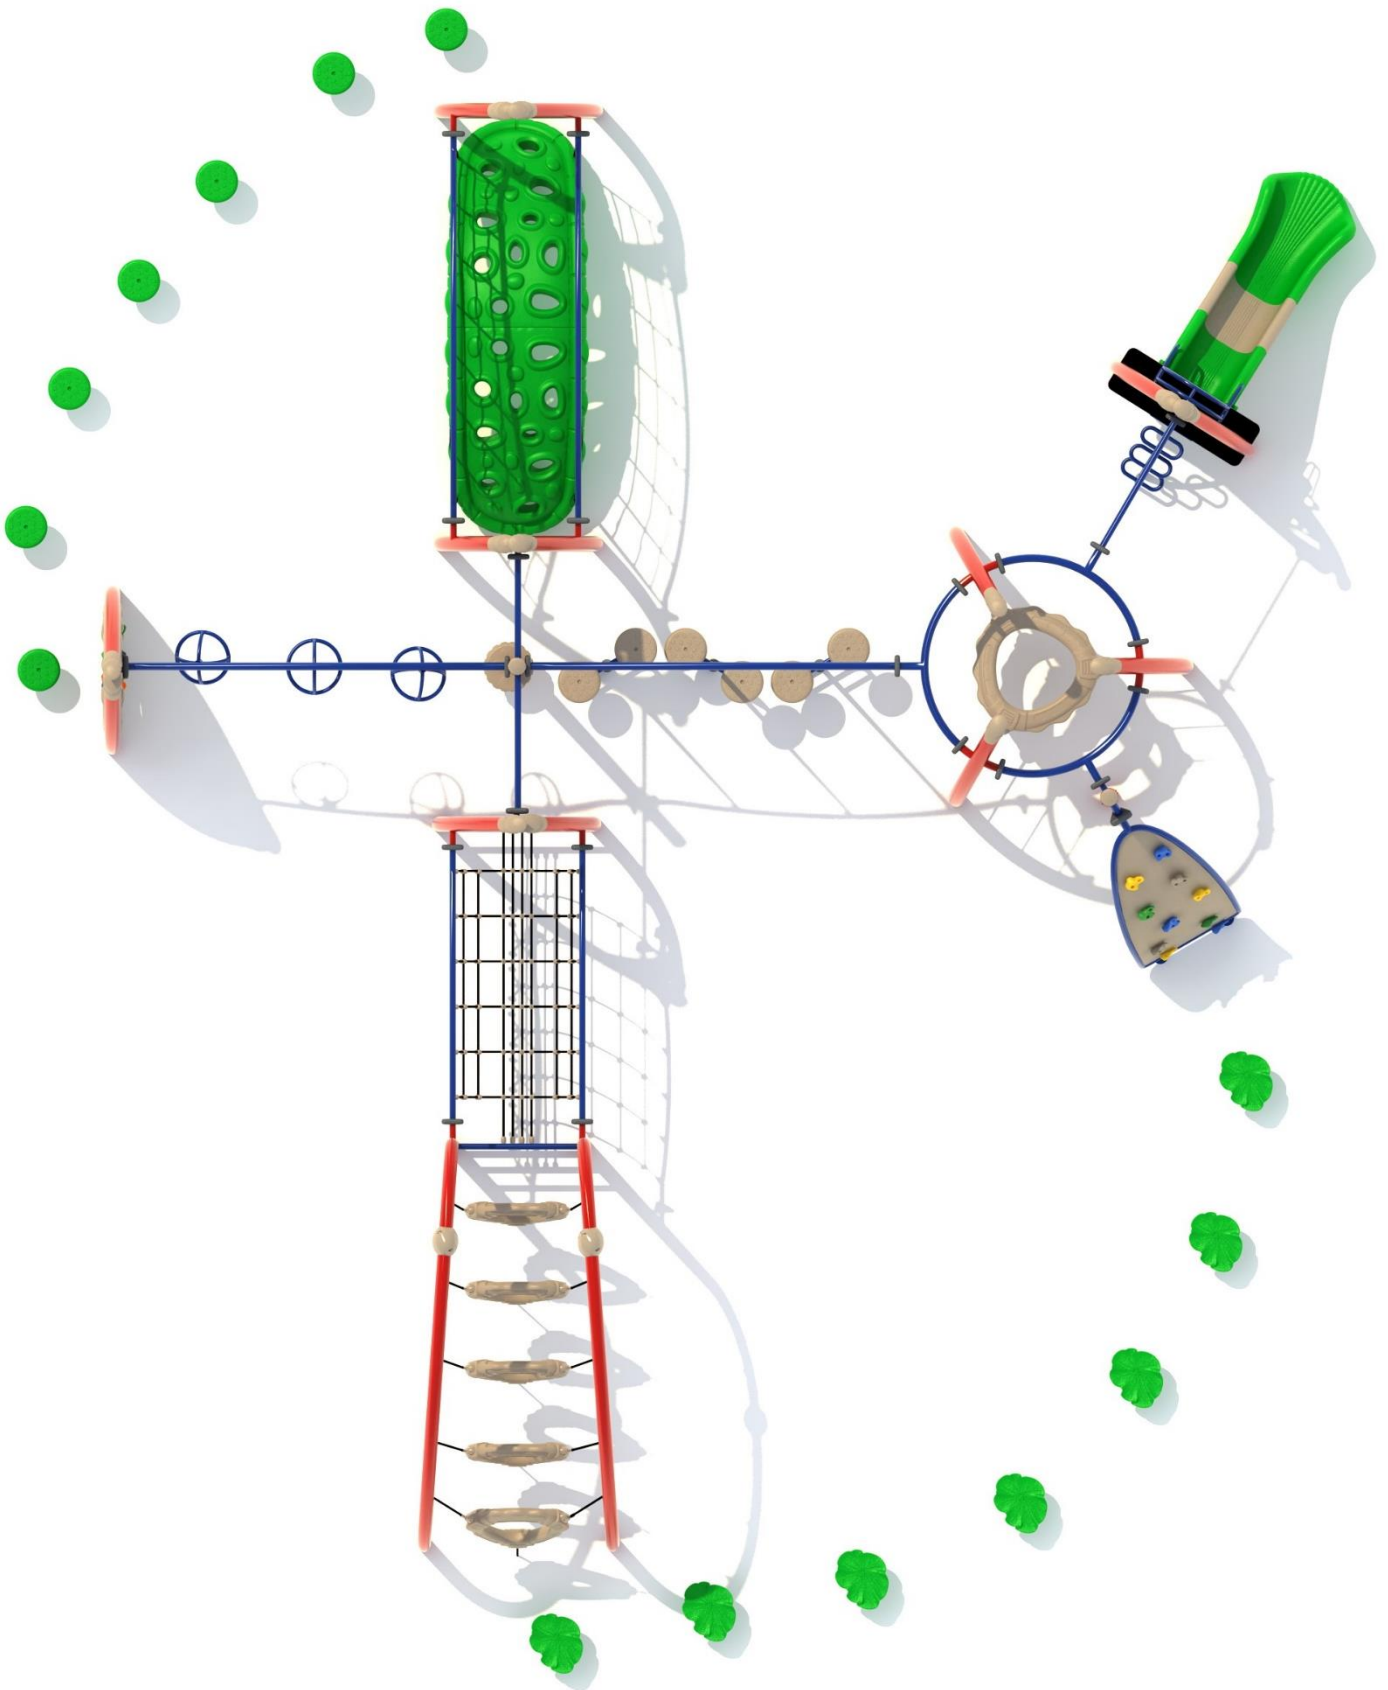

**Use Zone: 54ft x 46ft**

**Age Group: 5 to 12 years**

**Occupancy: 34-38 children**

**Free Shipping!**

**COMPONENT:** Floating Tunnel  
Tower / Frog Pad Challenge Ladder  
/ Ring Swing Challenge Ladder /  
Cylinder Spinner / Boulder Climber  
/ Single Sectional Slide / Cargo  
Climber / Climber / Climber / Crab  
Pods / Saddle Slide / Cylinder  
Spinner

PODS

ARCH BRIDGE

SINGLE SECTIONAL SLIDE

FLOATING TUNNEL TOWER

ARCH ROCK CLIMBER

FROG POD WALK

WHEEL CHALLENGE LADDER

NET CLIMBER

FLOATING TUNNEL CLIMBER

55'2"

42'7"