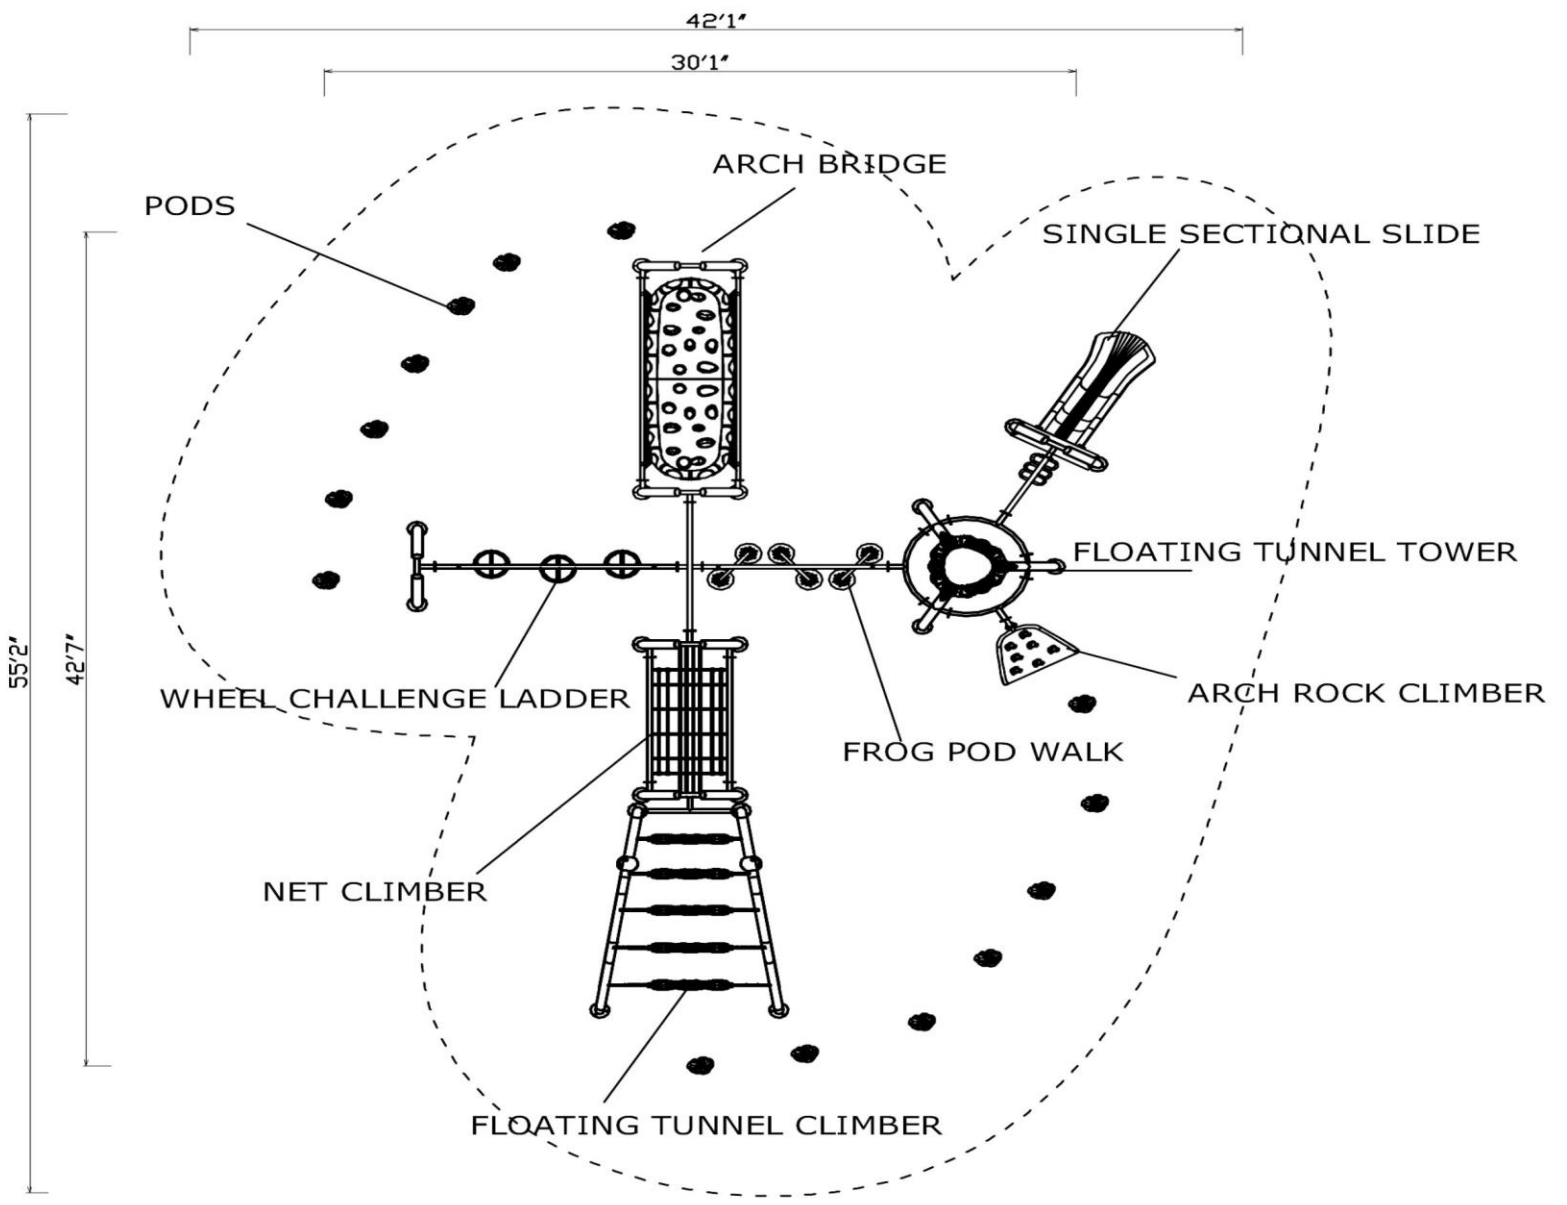

**Use Zone: 54ft x 46ft**

**Age Group: 5 to 12 years**

**Occupancy: 34-38 children**

**Free Shipping!**

**COMPONENT:** Floating Tunnel  
Tower / Frog Pad Challenge Ladder  
/ Ring Swing Challenge Ladder /  
Cylinder Spinner / Boulder Climber  
/ Single Sectional Slide / Cargo  
Climber / Climber / Climber / Crab  
Pods / Saddle Slide / Cylinder  
Spinner

PODS

ARCH BRIDGE

SINGLE SECTIONAL SLIDE

FLOATING TUNNEL TOWER

ARCH ROCK CLIMBER

FROG POD WALK

WHEEL CHALLENGE LADDER

NET CLIMBER