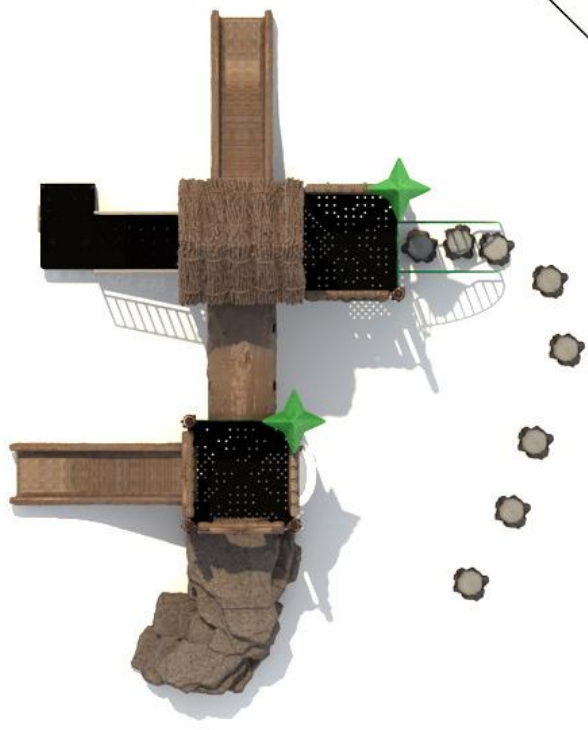

Use Zone: 38' 7" x 33'

ADA Access: Yes

Age Group: 2 - 12

Occupancy: 24 - 28

Free Shipping!

COMPONENT: Floating Tunnel
Tower / Frog Pad Challenge Ladder
/ Ring Swing Challenge Ladder /
Cylinder Spinner / Boulder Climber
/ Single Sectional Slide / Cargo
Climber / Climber / Climber / Crab
Pods / Saddle Slide / Cylinder
Spinner