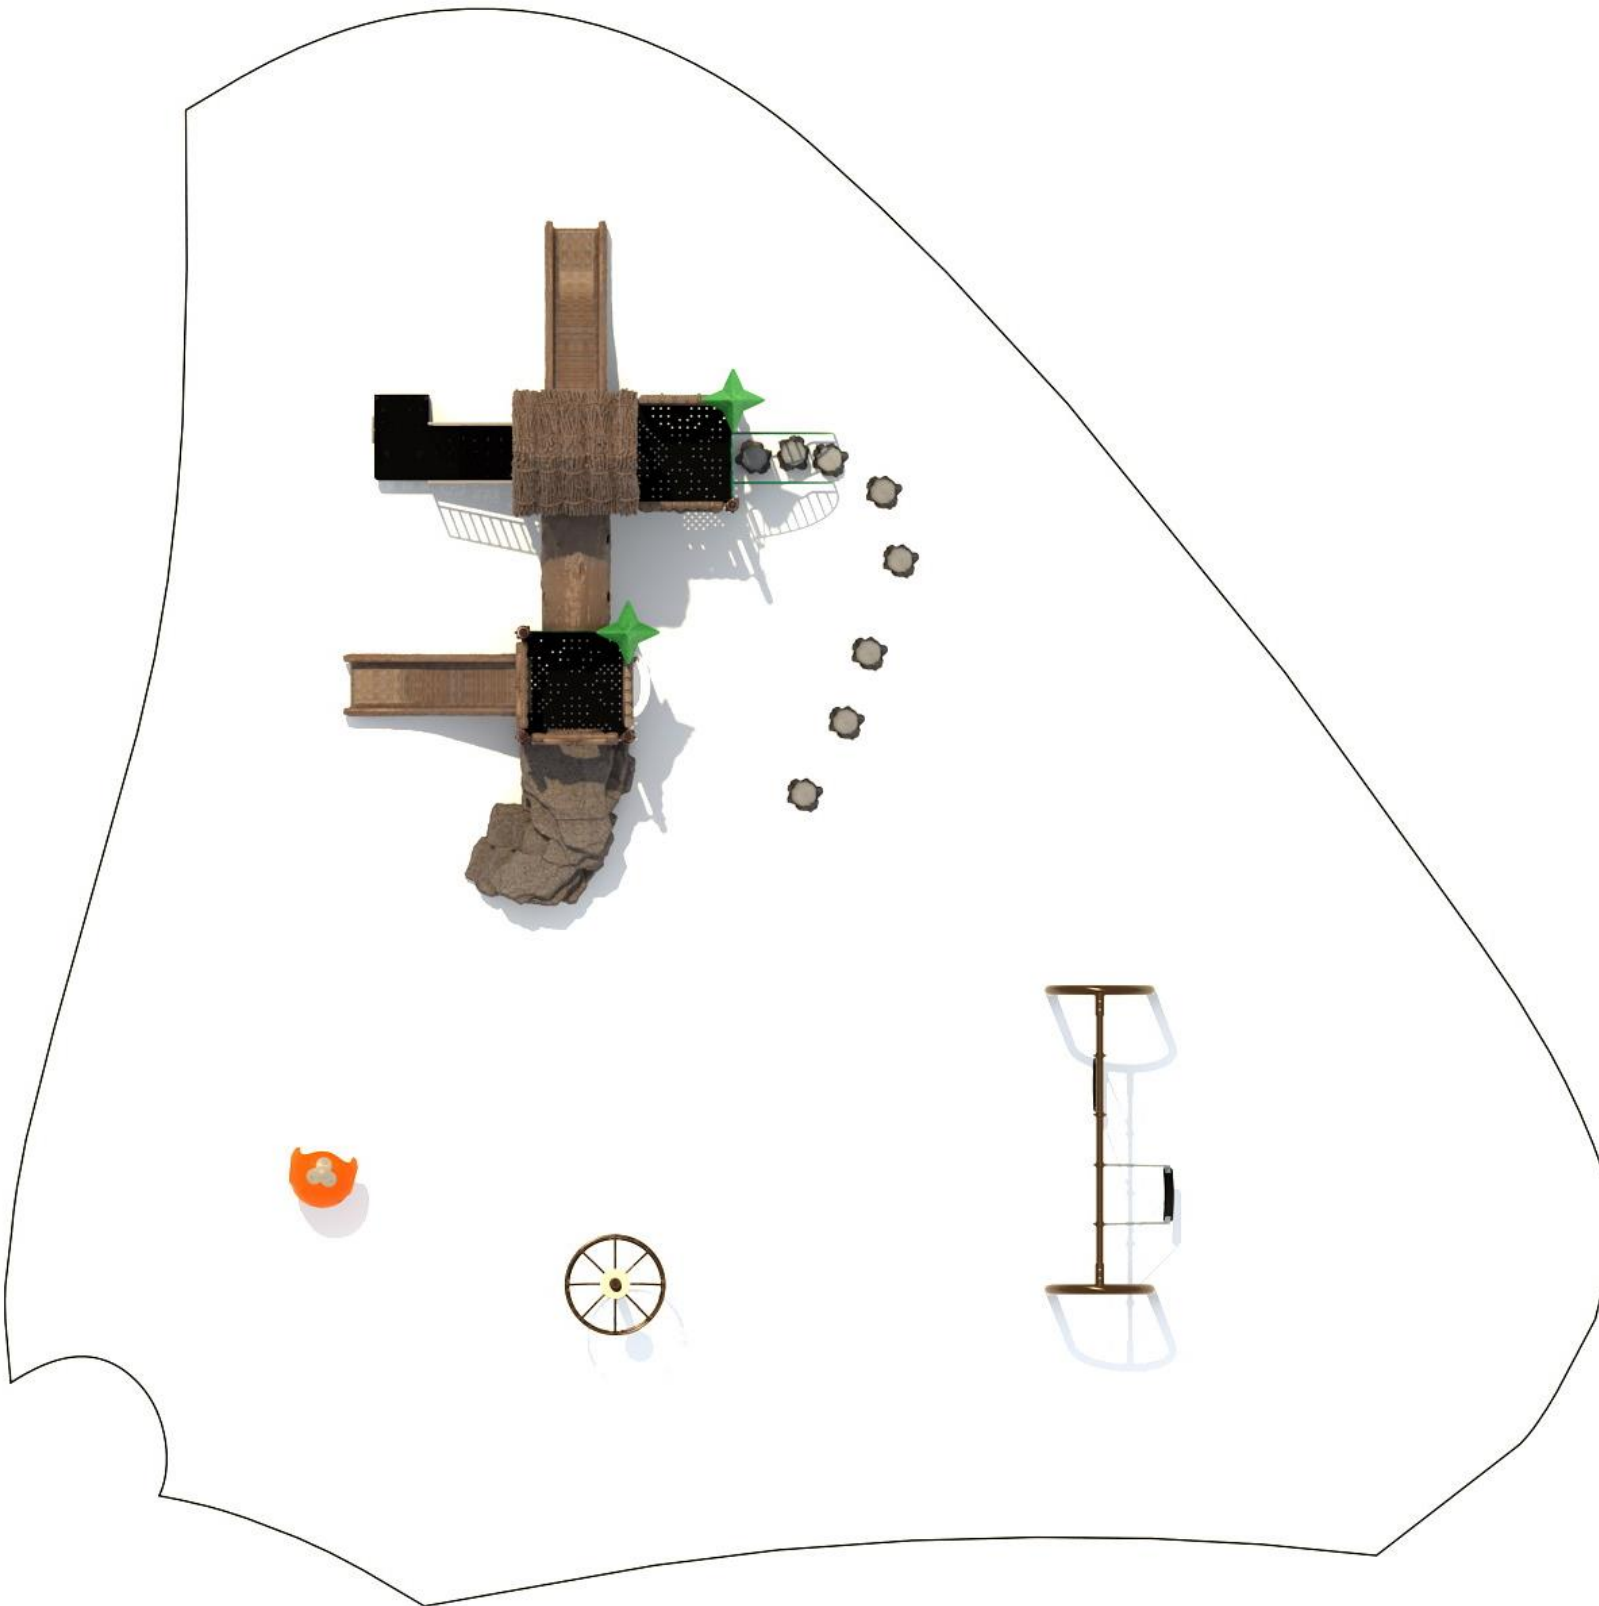

Use Zone: 38' 7" x 33'

ADA Access: Yes

Age Group: 2 - 12

Occupancy: 24 - 28

Free Shipping!

COMPONENT: Floating Tunnel
Tower / Frog Pad Challenge Ladder
/ Ring Swing Challenge Ladder /
Cylinder Spinner / Boulder Climber
/ Single Sectional Slide / Cargo
Climber / Climber / Climber / Crab
Pods / Saddle Slide / Cylinder
Spinner