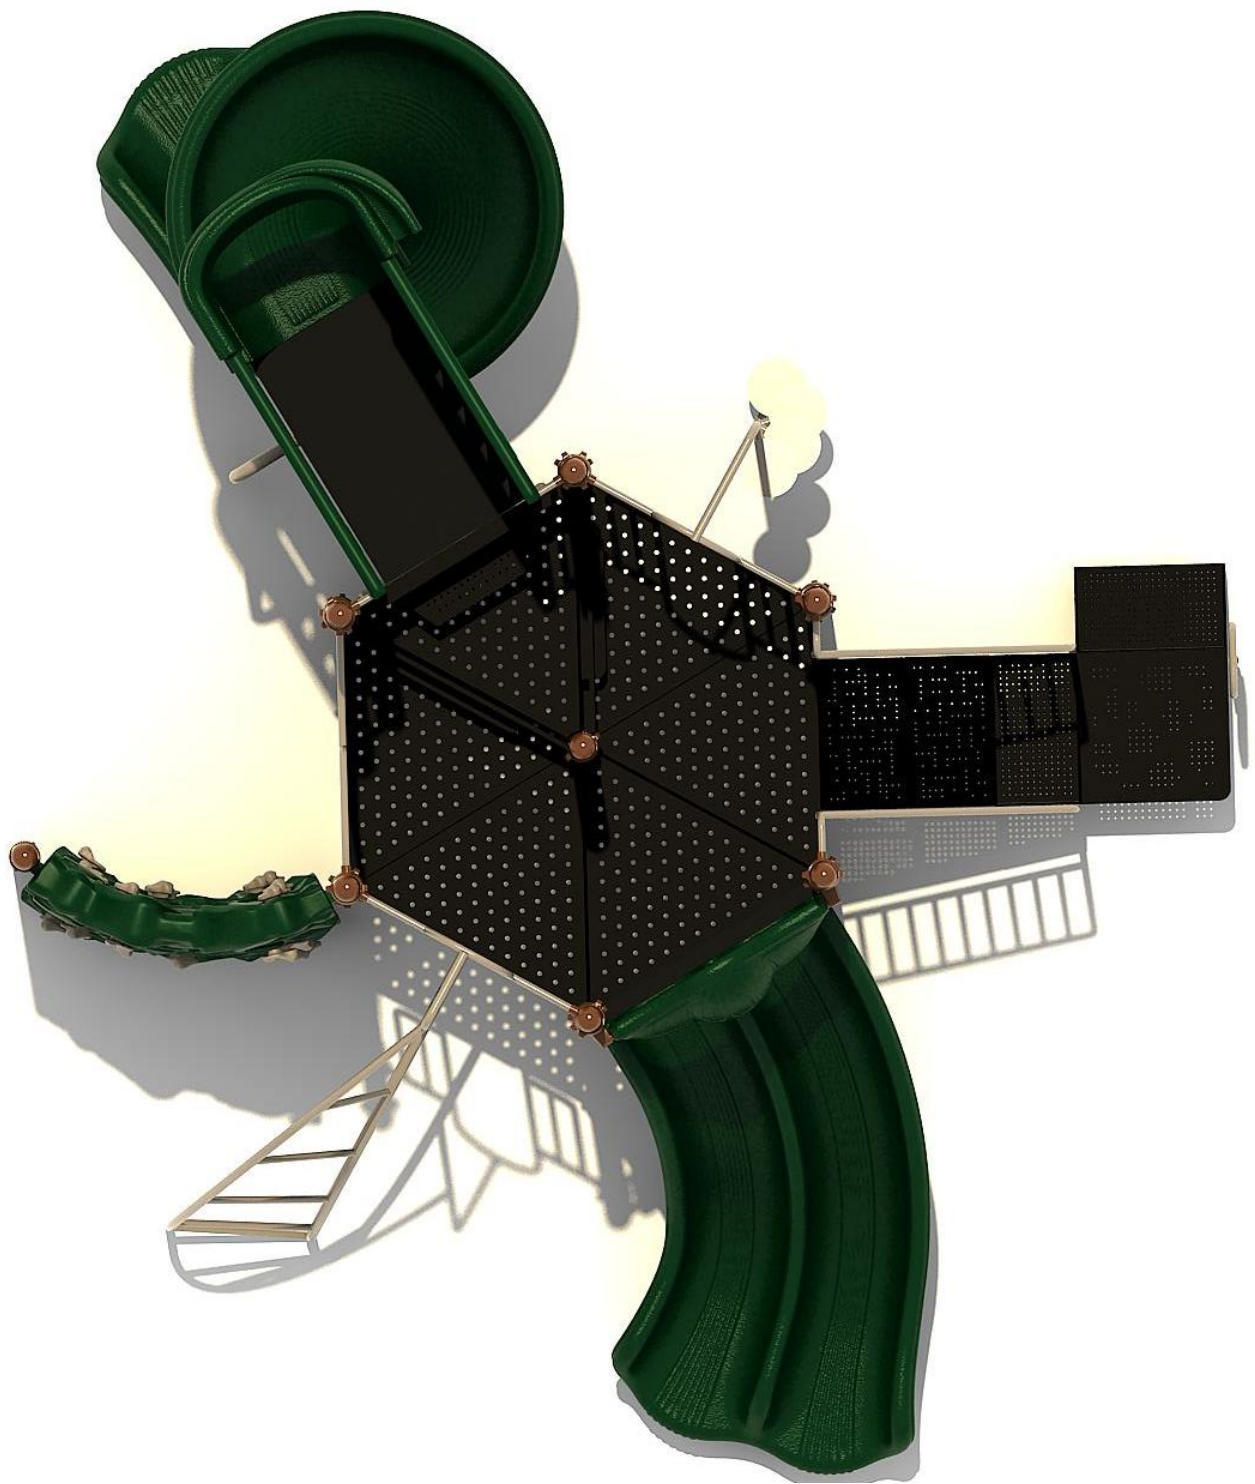

Use Zone: 32'9" x 29'

ADA Access: Yes

Age Group: 5 - 12

Occupancy: 28 - 32

Free Shipping!

COMPONENT: Floating Tunnel
Tower / Frog Pad Challenge Ladder
/ Ring Swing Challenge Ladder /
Cylinder Spinner / Boulder Climber
/ Single Sectional Slide / Cargo
Climber / Climber / Climber / Crab
Pods / Saddle Slide / Cylinder
Spinner

DAYBREAK

- Pacific Blue - Posts
- Pacific Blue - Plastic
- Sunglow Yellow - Plastic
- Tan - Plastic
- Tan - Metal Accessories

BLUE MOON- PRIMARY

- Brick Red - Posts
- Pacific Blue - Plastic
- Sunglow Yellow - Metal Accessories