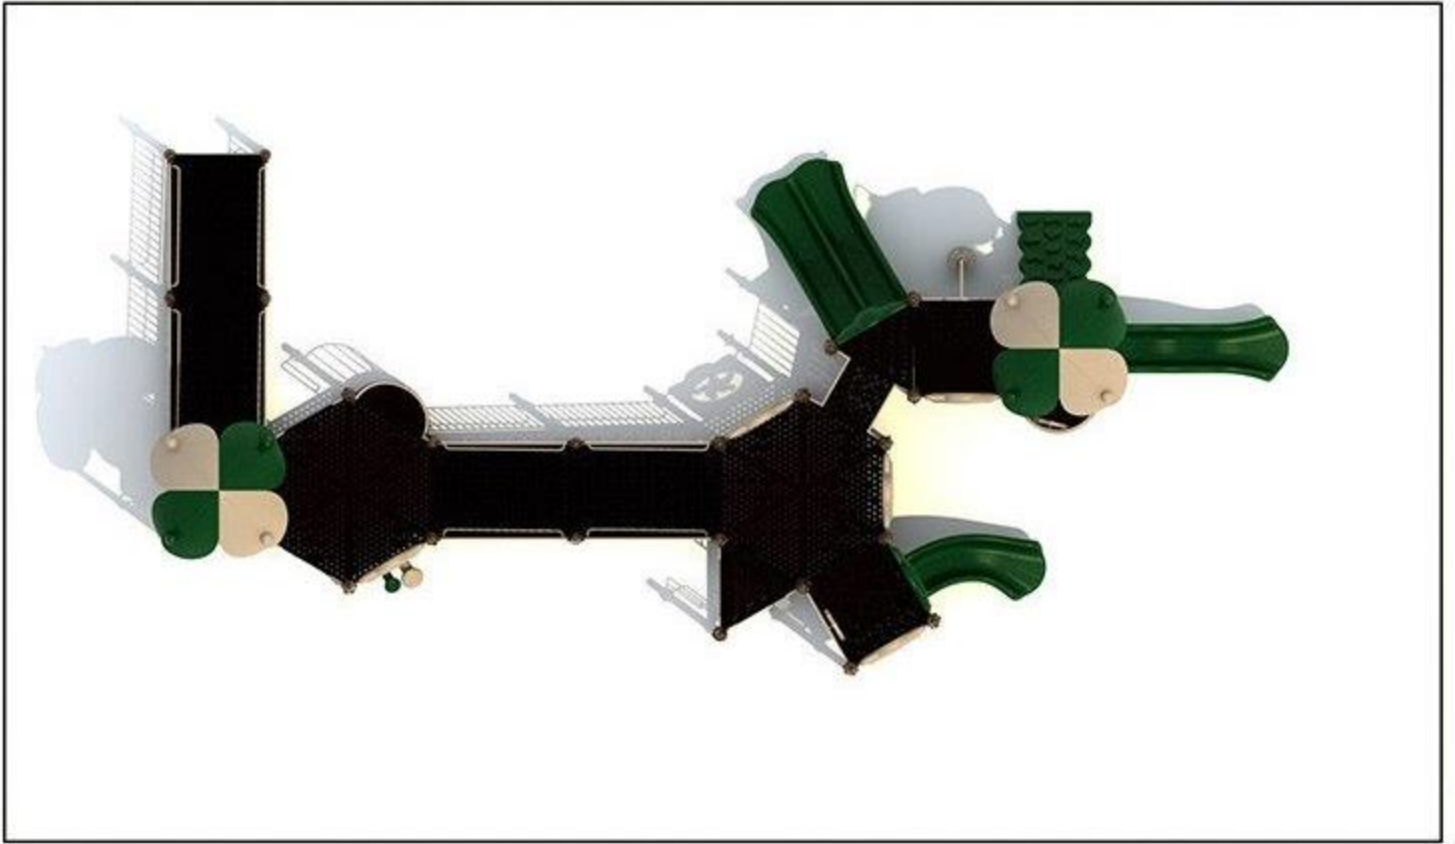

Use Zone: 59' x 24'

Age Group: 2-12 years

Occupancy: 58 to 62

Free Shipping!

COMPONENT: Floating Tunnel
Tower / Frog Pad Challenge Ladder
/ Ring Swing Challenge Ladder /
Cylinder Spinner / Boulder Climber
/ Single Sectional Slide / Cargo
Climber / Climber / Climber / Crab
Pods / Saddle Slide / Cylinder
Spinner