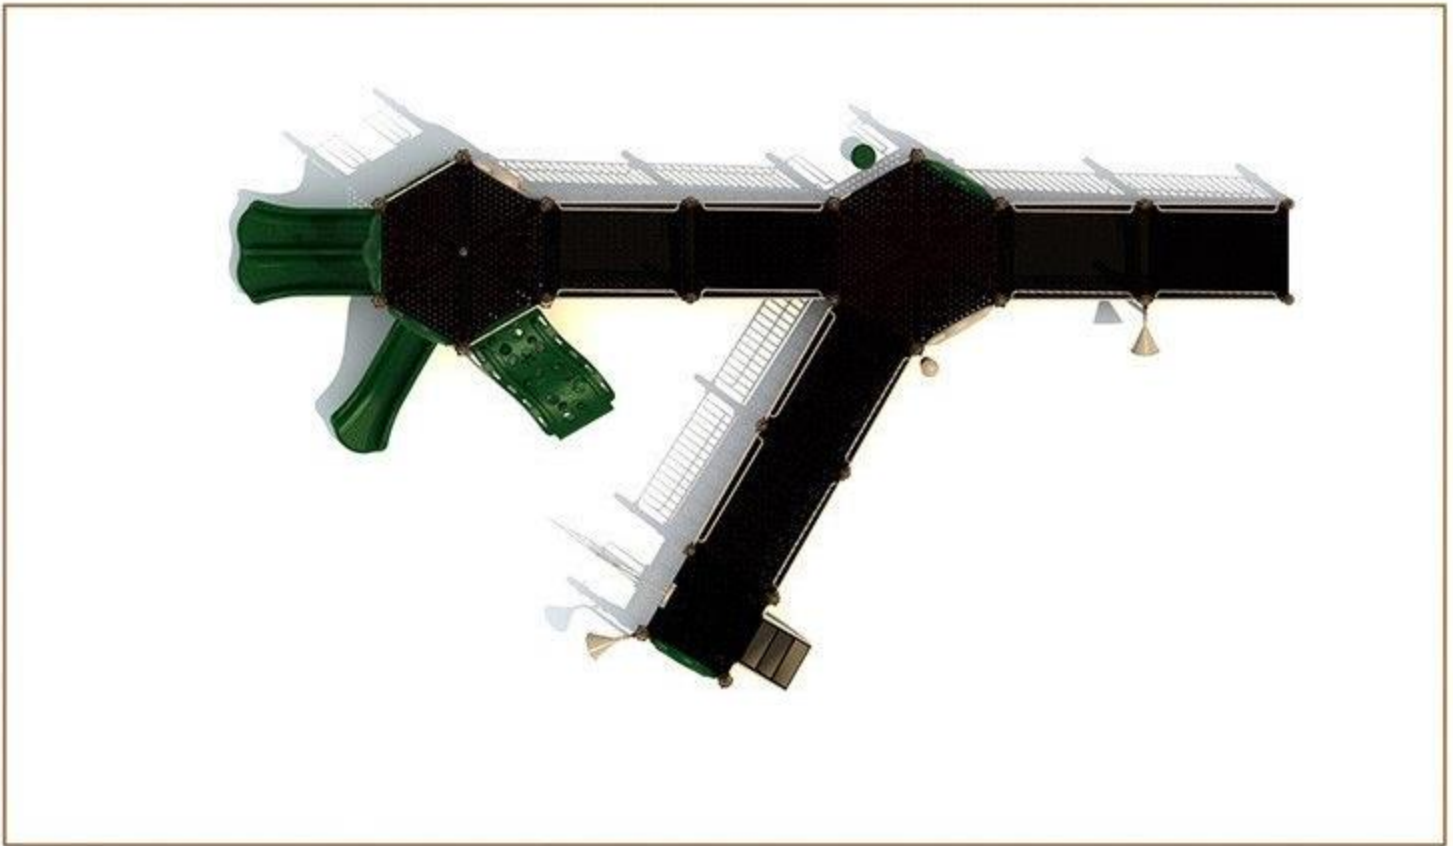

Use Zone: 56'2" x 34'6"

Age Group: 2-12 years

Occupancy: 56 to 60

Free Shipping!

COMPONENT: Floating Tunnel
Tower / Frog Pad Challenge Ladder
/ Ring Swing Challenge Ladder /
Cylinder Spinner / Boulder Climber
/ Single Sectional Slide / Cargo
Climber / Climber / Climber / Crab
Pods / Saddle Slide / Cylinder
Spinner