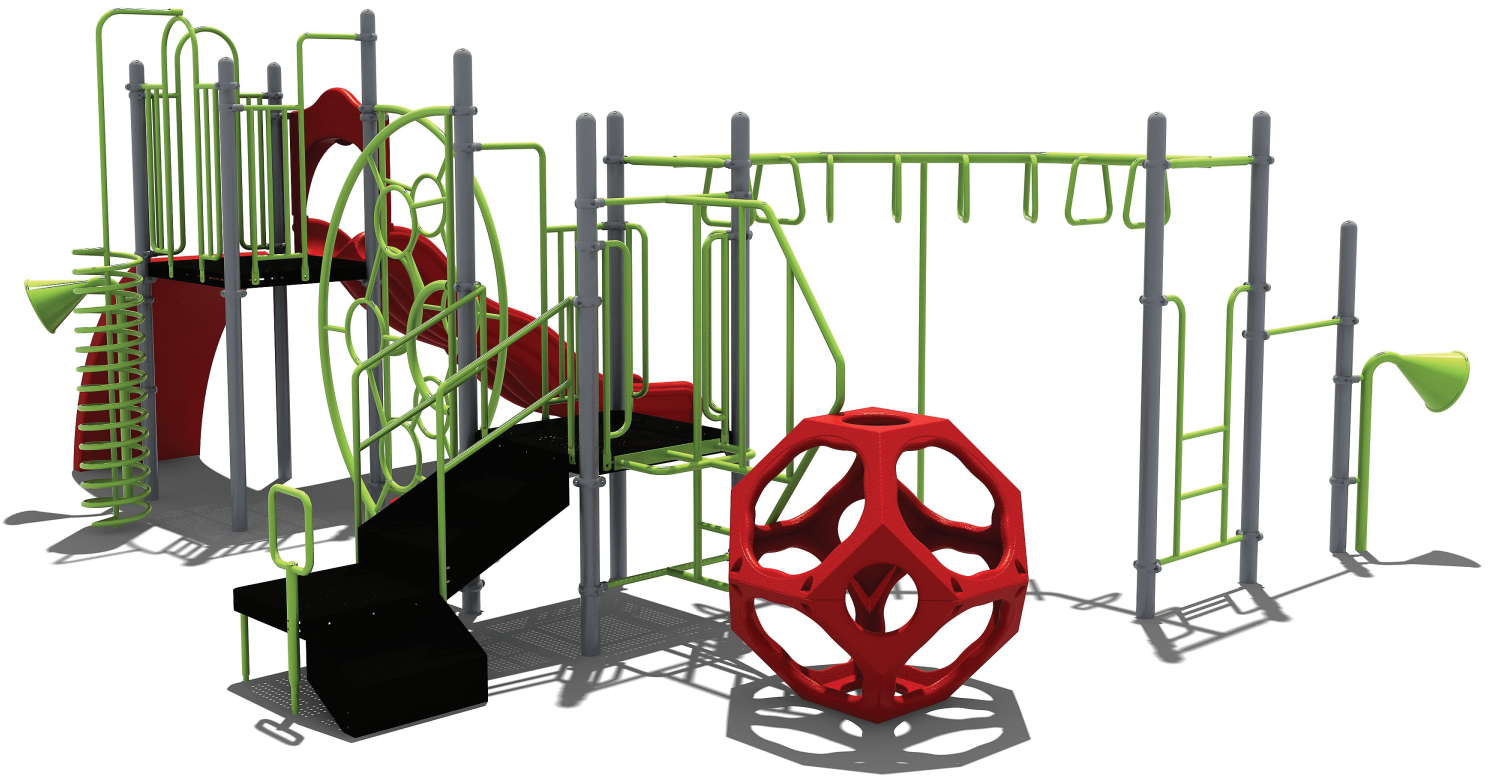

Use Zone: 38' x 33'

Age Range: 5-12

Occupancy: 24-28

Free Shipping!

**COMPONENTS:** Transfer Station / Curly Climber / Half Circle Climber / Talk Tube / Ikube Climber / Pod / Sea Creature Arch Climber / Half Circle Climber / Chin Bar / 90 Degree D-ring Challenge Ladder / Double Wave Slide / Talk Tube

Compliance:  
 This play structure has been designed to meet the safety requirements established in:

- 2010 ADA Standard
- ASTM F1487
- CPSC Pub #325

when the play structure is installed over a properly maintained surfacing material which is in compliance with:

- ASTM F1292
- ASTM F1951

and is appropriate for the highest designated play surface of the structure.

Drawing No: KP-33296	Structure Size: 25'-2"X20'-4"X10'-2"	HDPS: 84"	<b>Creative          Recreational          Systems</b>
Date: 25/09/2020	Recommended Use Zone: 37'-4"X32'-5"	Age Group: 5-12	
Scale: To Fit	Surface Area: 1254 Sq Ft	Capacity: 24-28	