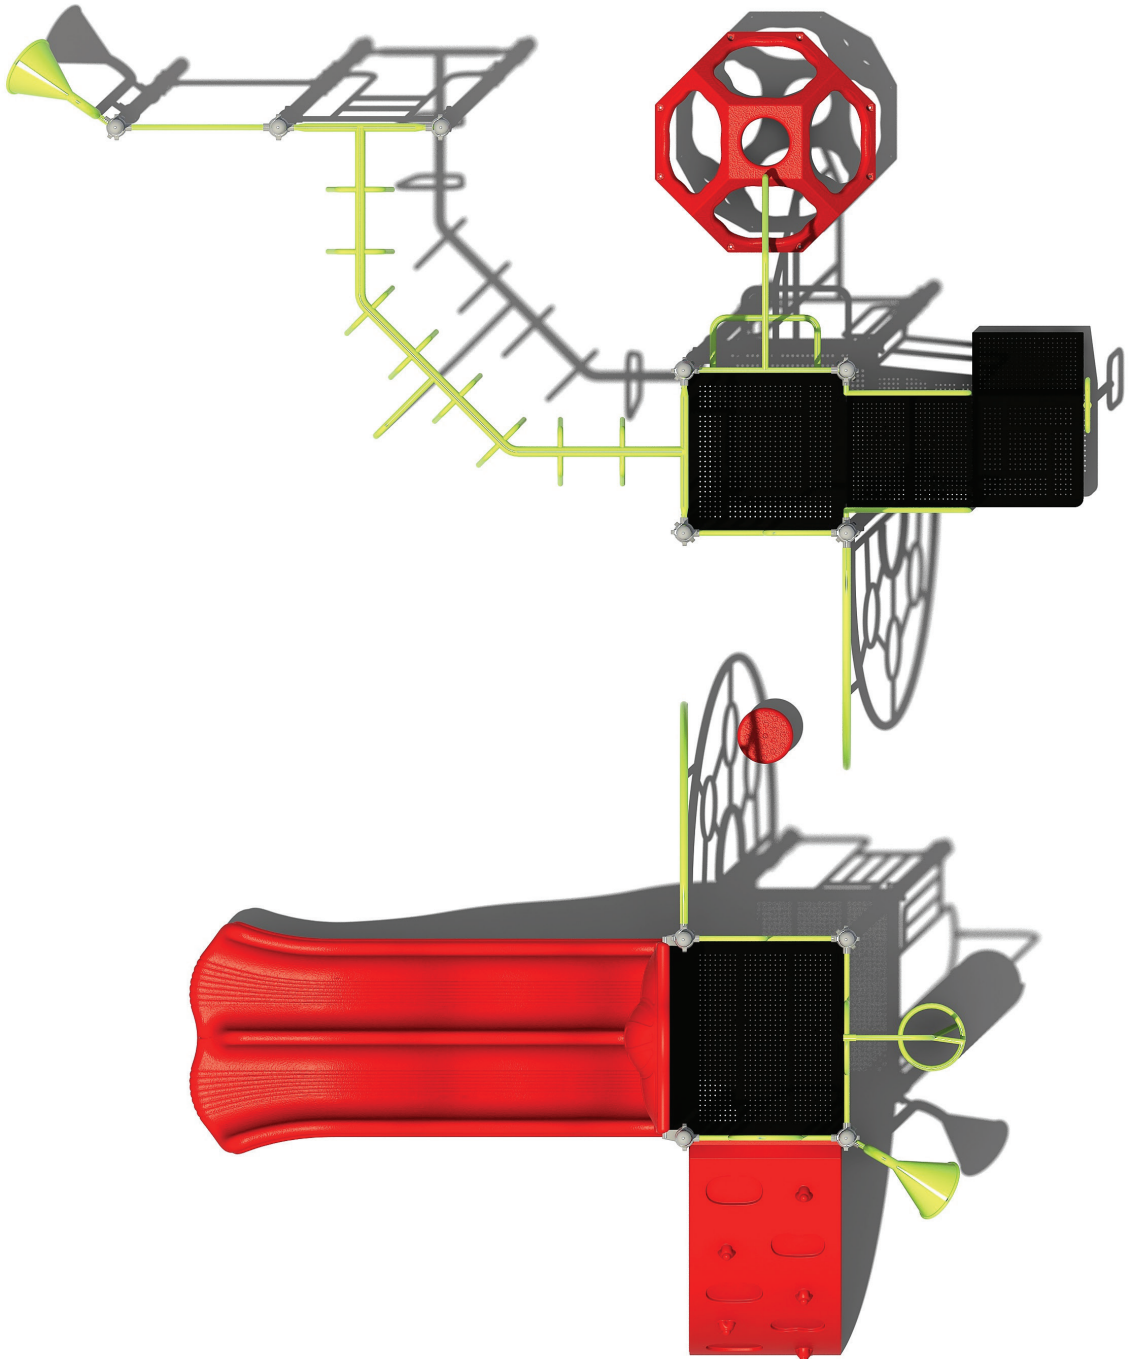

Use Zone: 38' x 33'

Age Range: 5-12

Occupancy: 24-28

Free Shipping!

**COMPONENTS:** Transfer Station / Curly Climber / Half Circle Climber / Talk Tube / Ikube Climber / Pod / Sea Creature Arch Climber / Half Circle Climber / Chin Bar / 90 Degree D-ring Challenge Ladder / Double Wave Slide / Talk Tube

Compliance:  
 This play structure has been designed to meet the safety requirements established in:

- 2010 ADA Standard
- ASTM F1487
- CPSC Pub #325

when the play structure is installed over a properly maintained surfacing material which is in compliance with:

- ASTM F1292
- ASTM F1951

and is appropriate for the highest designated play surface of the structure.

Drawing No: KP-33296	Structure Size: 25'-2"X20'-4"X10'-2"	HDPS: 84"	<b>Creative          Recreational          Systems</b>
Date: 25/09/2020	Recommended Use Zone: 37'-4"X32'-5"	Age Group: 5-12	
Scale: To Fit	Surface Area: 1254 Sq Ft	Capacity: 24-28	