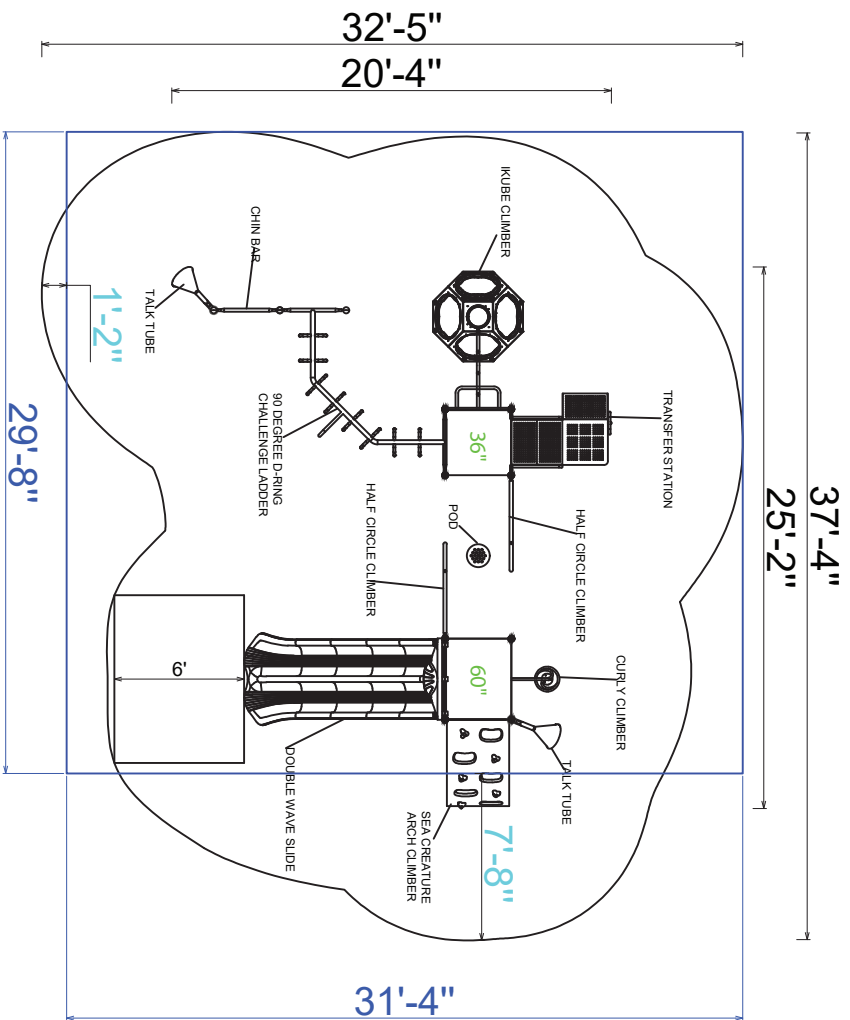

Use Zone: 38' x 33'

Age Range: 5-12

Occupancy: 24-28

Free Shipping!

**COMPONENTS:** Transfer Station / Curly Climber / Half Circle Climber / Talk Tube / Ikube Climber / Pod / Sea Creature Arch Climber / Half Circle Climber / Chin Bar / 90 Degree D-ring Challenge Ladder / Double Wave Slide / Talk Tube

Compliance:  
 This play structure has been designed to meet the safety requirements established in:

- 2010 ADA Standard
- ASTM F1487
- CPSC Pub #325

when the play structure is installed over a properly maintained surfacing material which is in compliance with:

- ASTM F1292
- ASTM F1951

and is appropriate for the highest designated play surface of the structure.

Drawing No: KP-33296	Structure Size: 25'-2"X20'-4"X10'-2"	HDPS: 84"	<b>Creative          Recreational          Systems</b>
Date: 25/09/2020	Recommended Use Zone: 37'-4"X32'-5"	Age Group: 5-12	
Scale: To Fit	Surface Area: 1254 Sq Ft	Capacity: 24-28	