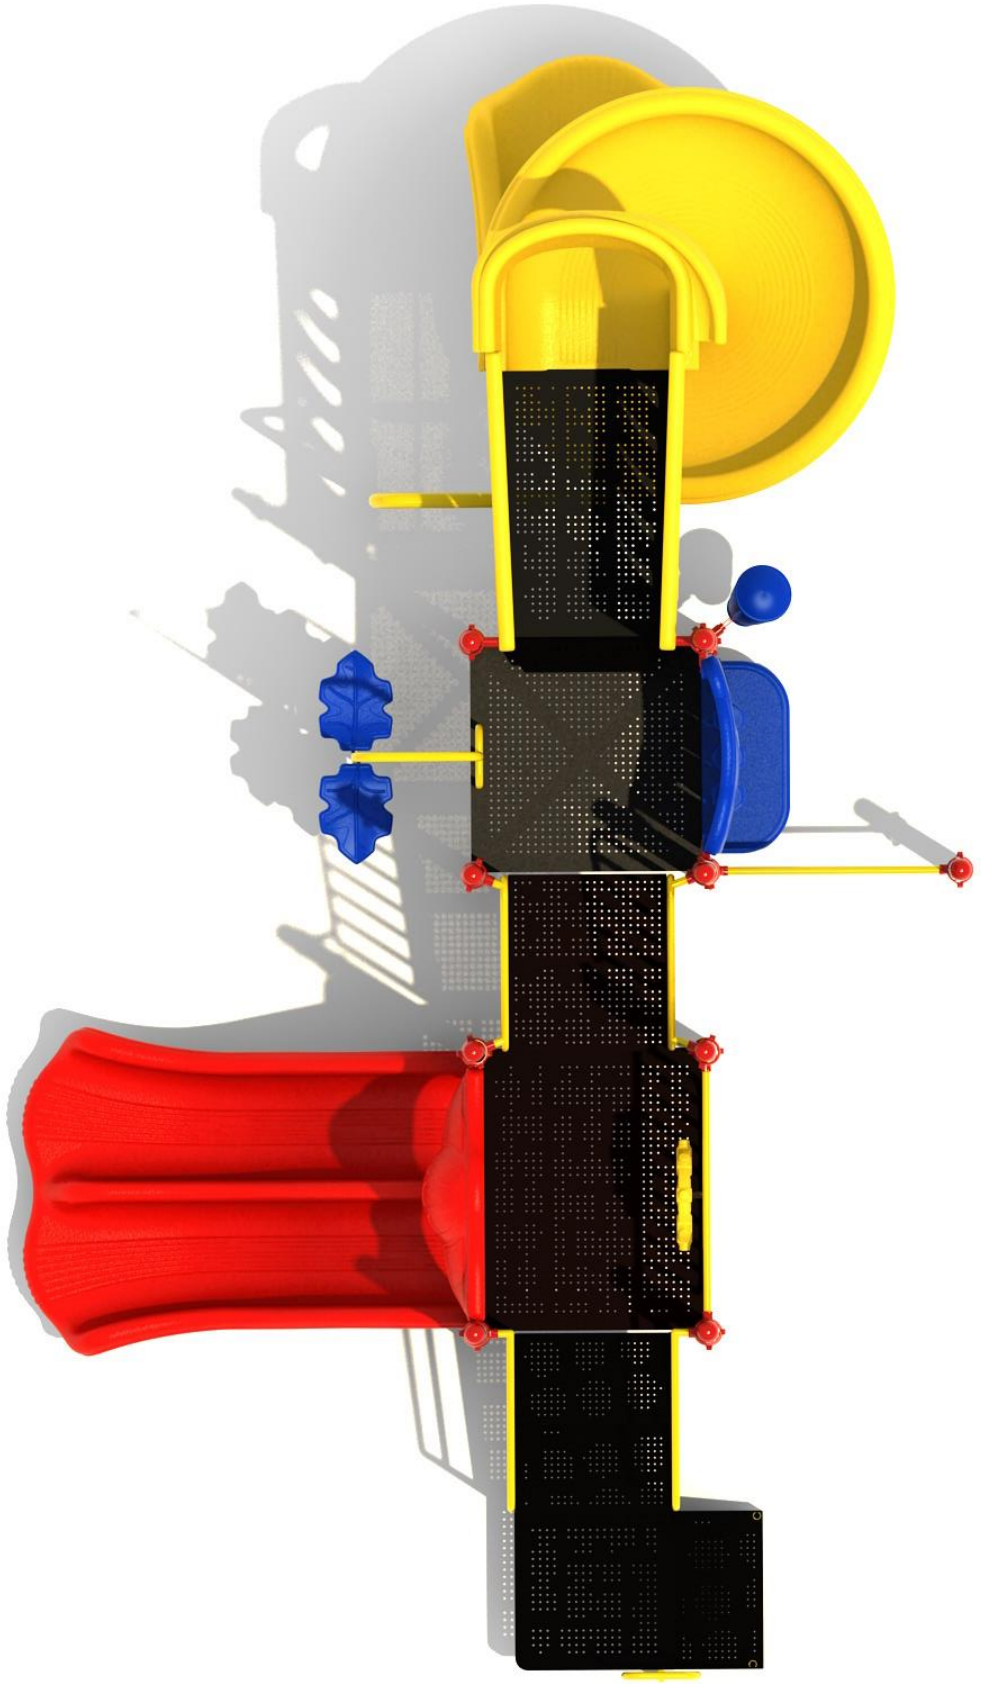

Use Zone: 33'4"x 24'6"

ADA Access: Yes

Age Group: 2 - 12

Occupancy: 22 - 26

Free Shipping!

COMPONENT: Floating Tunnel
Tower / Frog Pad Challenge Ladder
/ Ring Swing Challenge Ladder /
Cylinder Spinner / Boulder Climber
/ Single Sectional Slide / Cargo
Climber / Climber / Climber / Crab
Pods / Saddle Slide / Cylinder
Spinner

Post & Metal

Double Color Polyethylene

.75-inch

.48-inch

.24-inch

Blow Mold Plastic

Roto Mold Plastic

Single Color Polyethylene