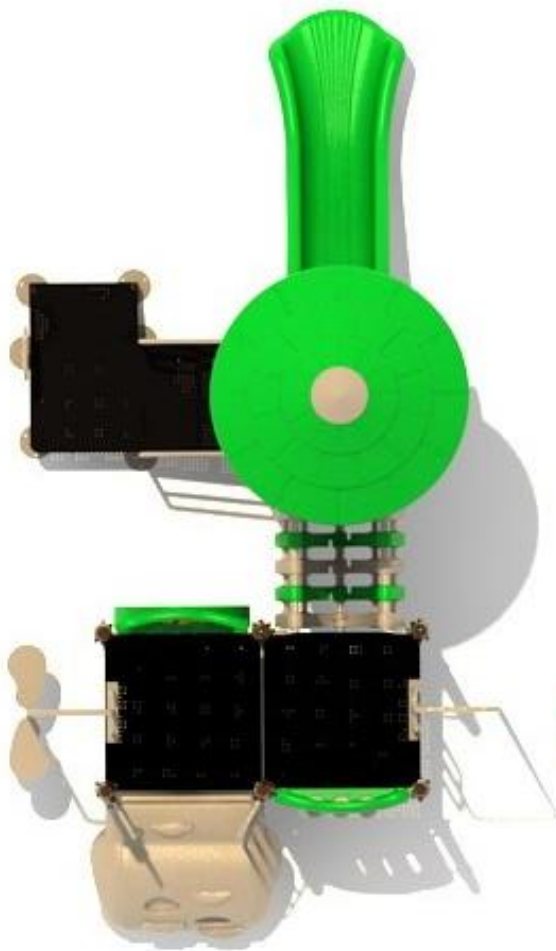

Use Zone: 28'11" x 22'

ADA Access: Yes

Age Group: 2 - 5

Occupancy: 26 - 30

Free Shipping!

COMPONENT: Floating Tunnel
Tower / Frog Pad Challenge Ladder
/ Ring Swing Challenge Ladder /
Cylinder Spinner / Boulder Climber
/ Single Sectional Slide / Cargo
Climber / Climber / Climber / Crab
Pods / Saddle Slide / Cylinder
Spinner