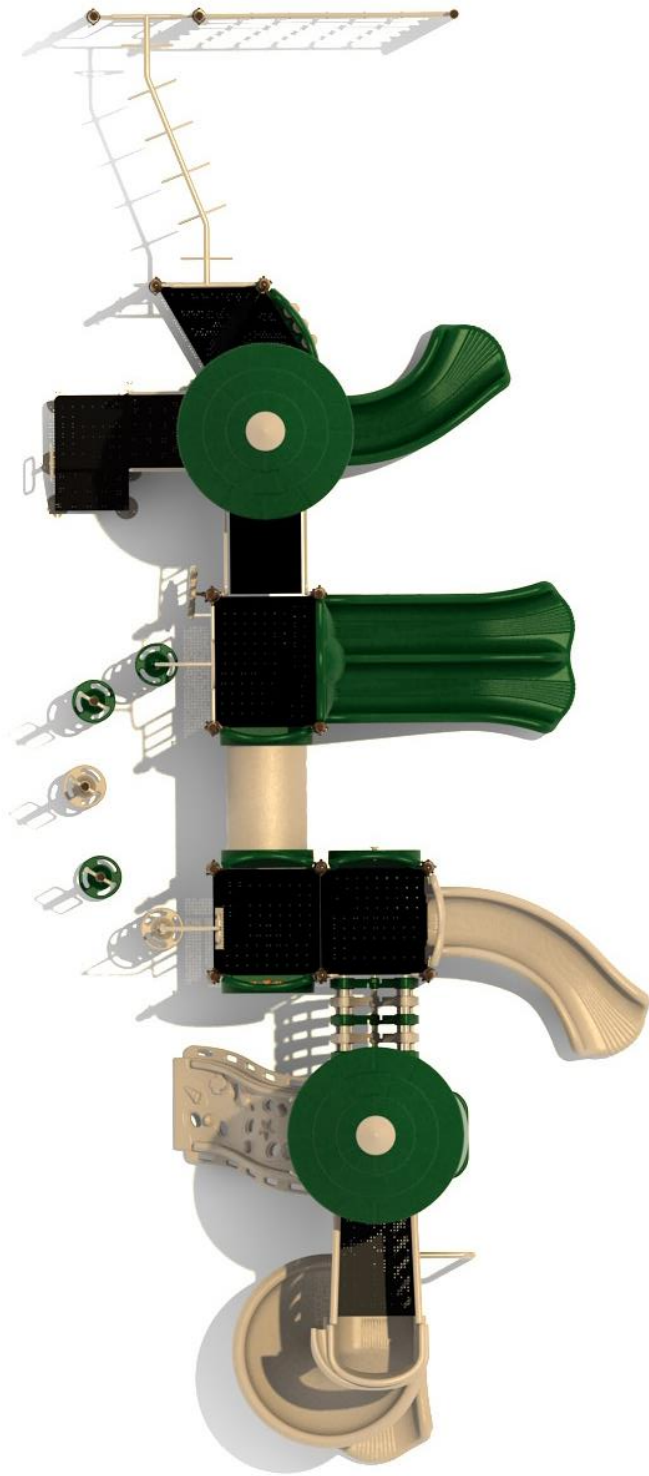

Use Zone: 52'x 28'9"

ADA Access: Yes

Age Group: 2 - 12

Occupancy: 58 - 62

Free Shipping!

COMPONENT: Floating Tunnel
Tower / Frog Pad Challenge Ladder
/ Ring Swing Challenge Ladder /
Cylinder Spinner / Boulder Climber
/ Single Sectional Slide / Cargo
Climber / Climber / Climber / Crab
Pods / Saddle Slide / Cylinder
Spinner