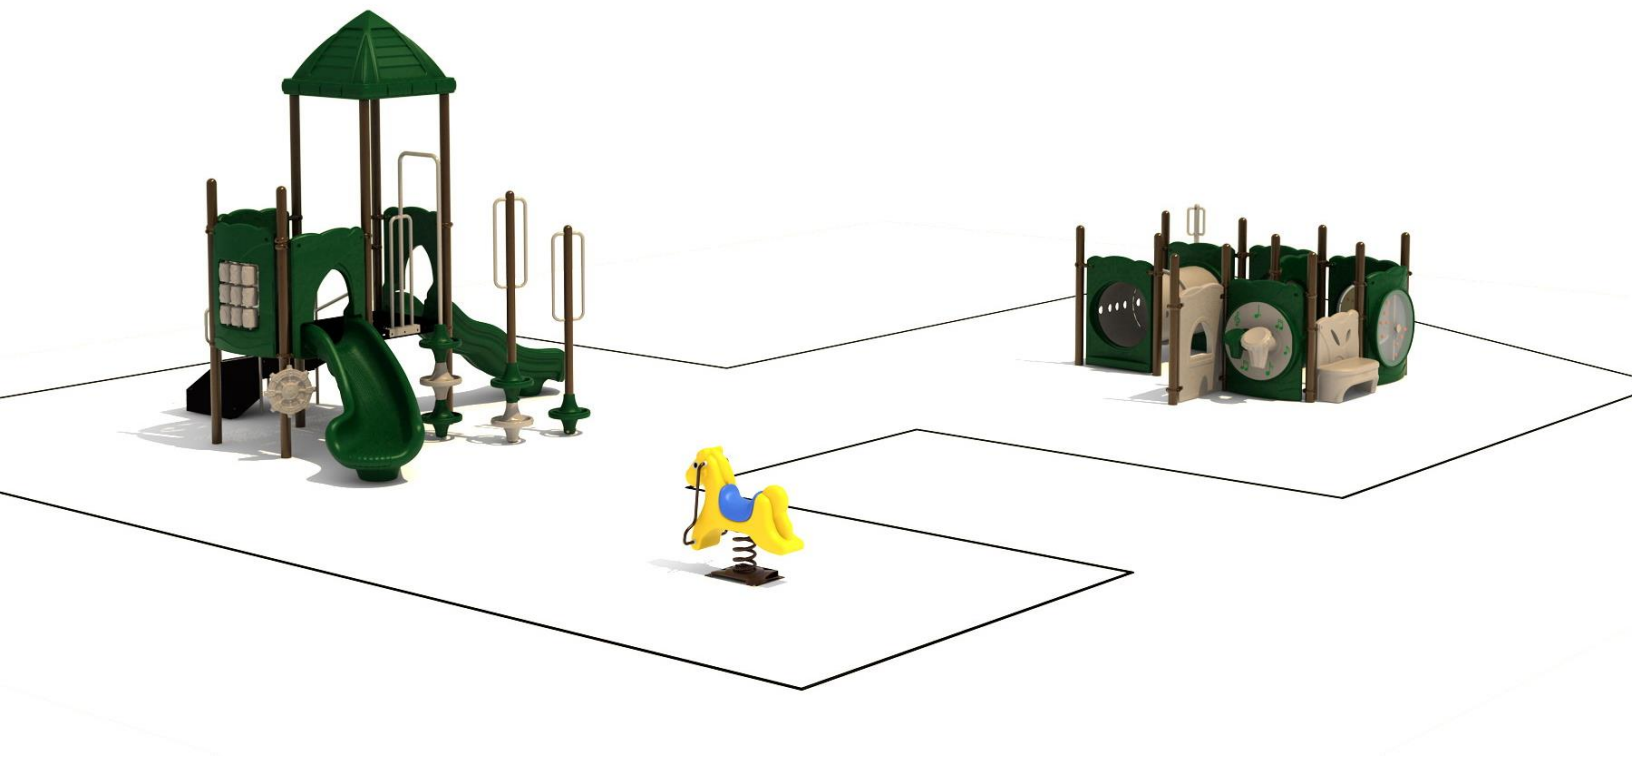

Use Zone: 25'6"x 25'2"

ADA Access: Yes

Age Group: 2 - 12

Occupancy: 20 - 24

Free Shipping!

COMPONENT: Floating Tunnel
Tower / Frog Pad Challenge Ladder
/ Ring Swing Challenge Ladder /
Cylinder Spinner / Boulder Climber
/ Single Sectional Slide / Cargo
Climber / Climber / Climber / Crab
Pods / Saddle Slide / Cylinder
Spinner

PATRIOT

- White - Posts
- Pacific Blue - Plastic
- Primary Red - Plastic
- Tan - Metal Accessories

LAKEWOOD

- Brown - Posts
- Pacific Blue - Plastic
- Sunglow Yellow - Plastic
- Tan - Plastic
- Tan - Metal Accessories