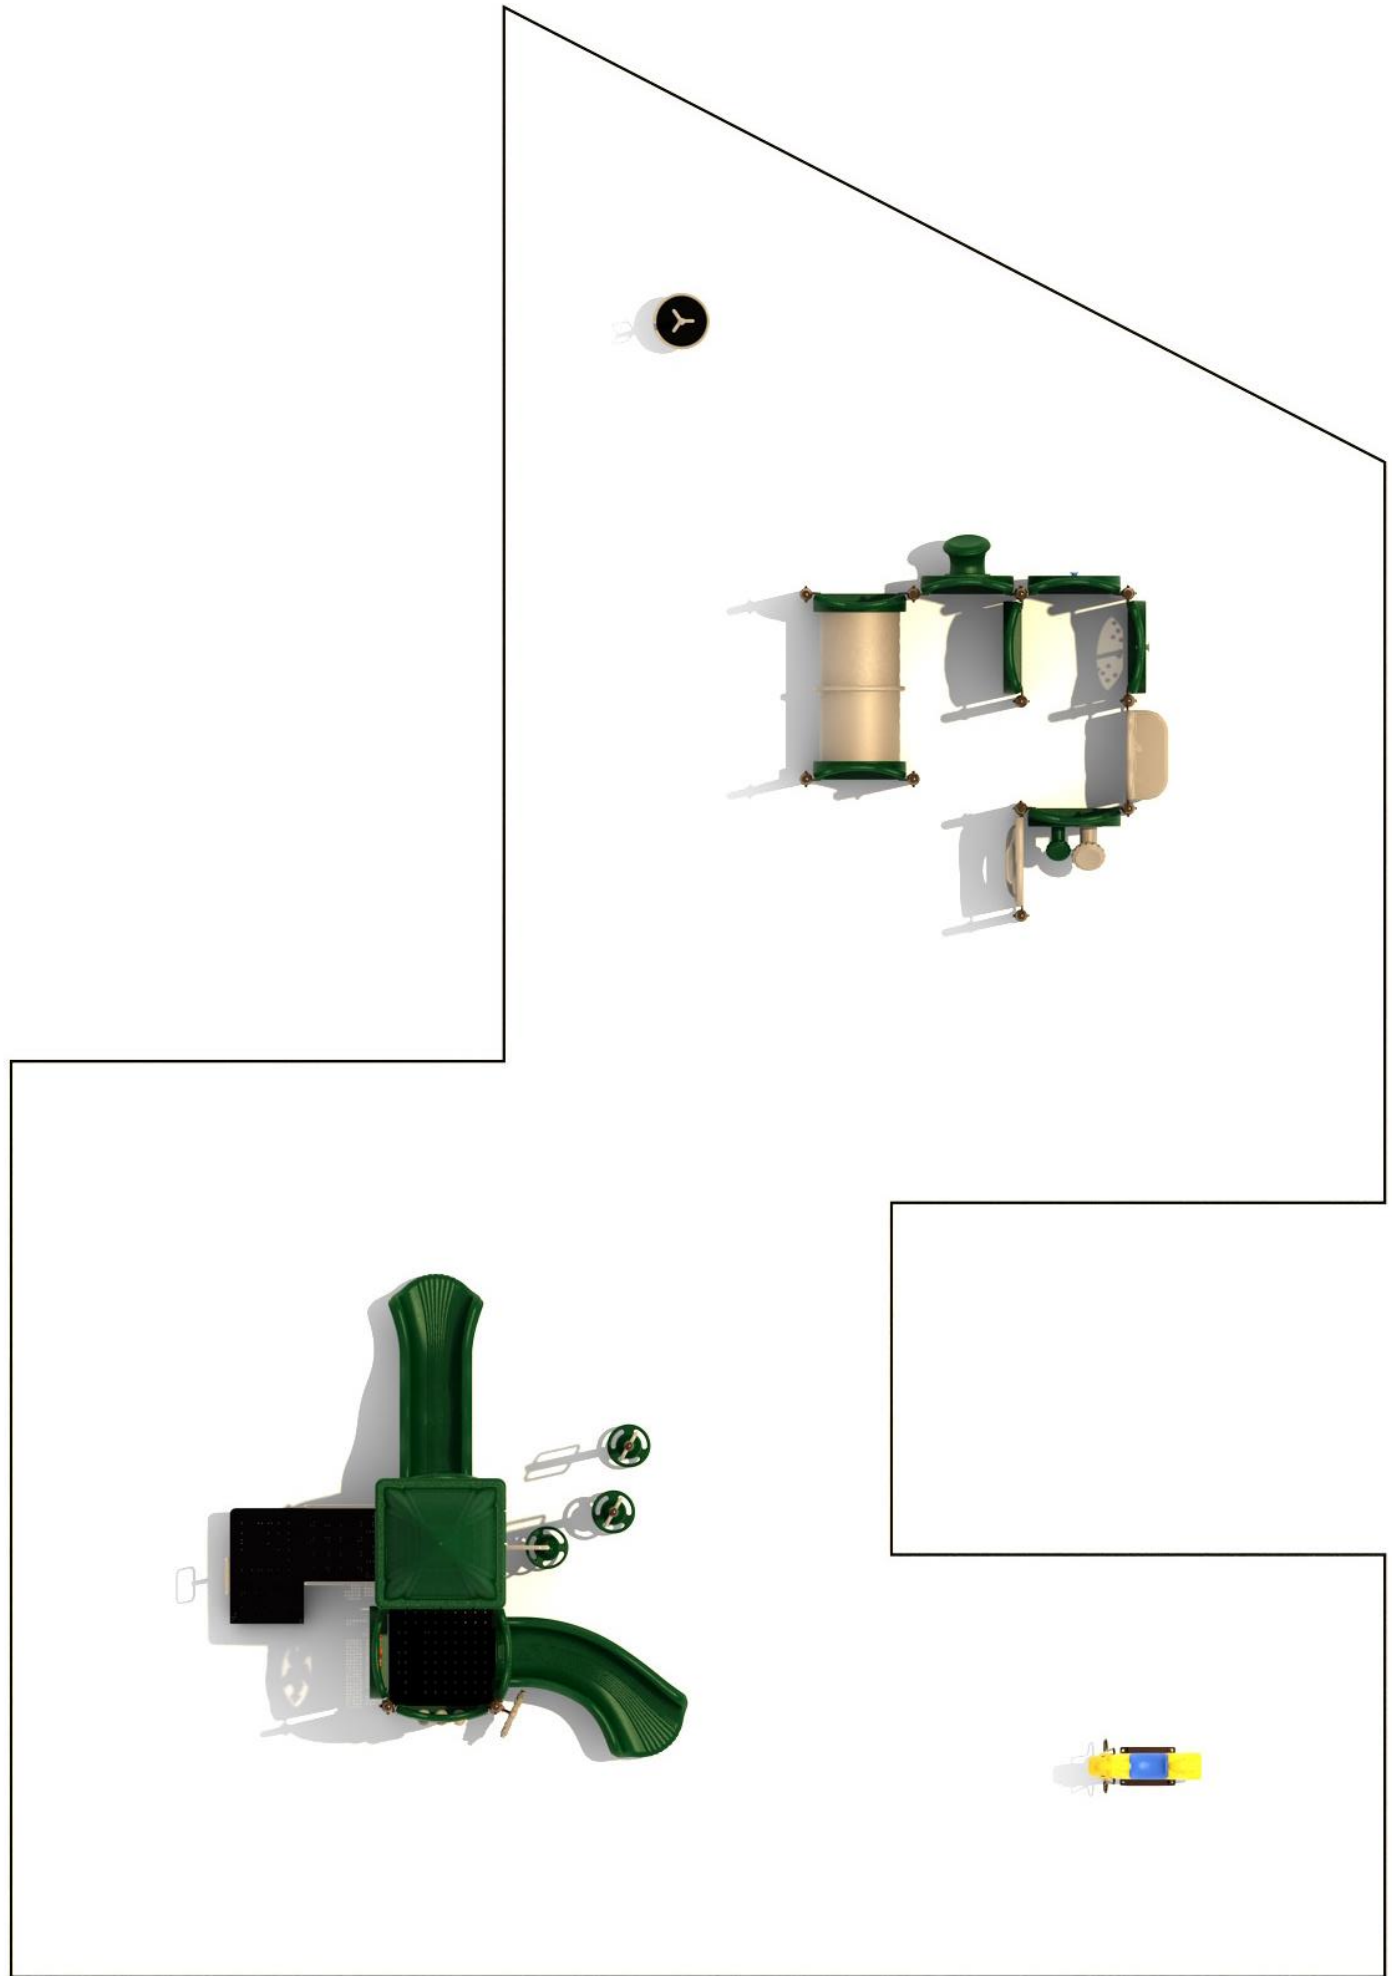

Use Zone: 25'6"x 25'2"

ADA Access: Yes

Age Group: 2 - 12

Occupancy: 20 - 24

Free Shipping!

COMPONENT: Floating Tunnel
Tower / Frog Pad Challenge Ladder
/ Ring Swing Challenge Ladder /
Cylinder Spinner / Boulder Climber
/ Single Sectional Slide / Cargo
Climber / Climber / Climber / Crab
Pods / Saddle Slide / Cylinder
Spinner

Post & Metal

Double Color Polyethylene

.75-inch

.48-inch

.24-inch

Single Color Polyethylene

.60-inch

Blow Mold Plastic