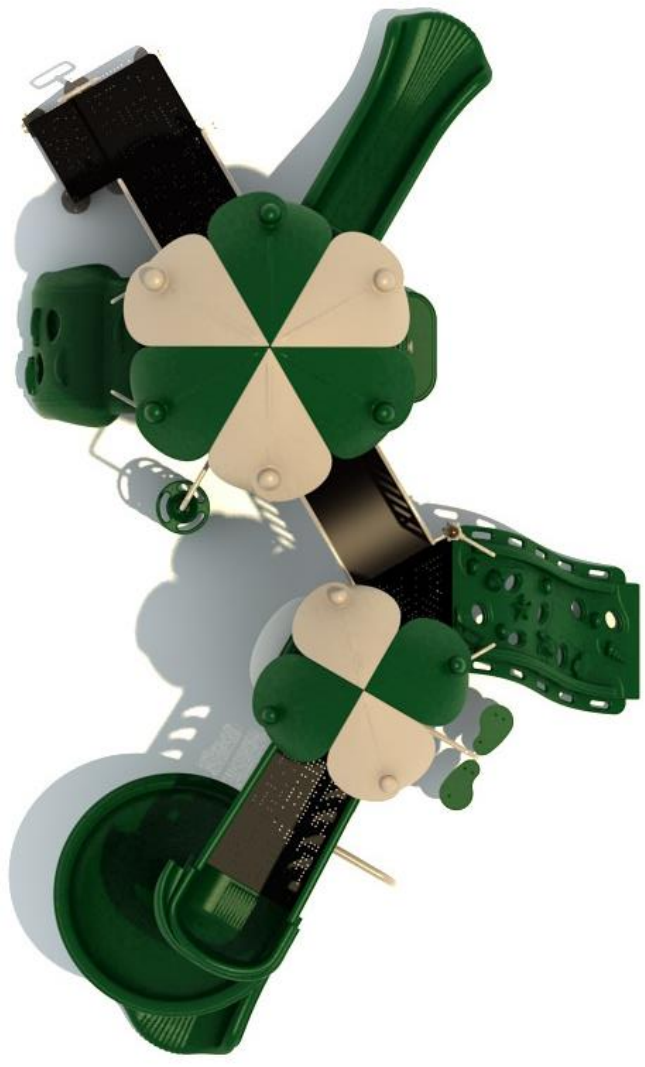

Use Zone: 34'8"x 26'2"

ADA Access: Yes

Age Group: 2 - 12

Occupancy: 32 - 36

Free Shipping!

COMPONENT: Floating Tunnel
Tower / Frog Pad Challenge Ladder
/ Ring Swing Challenge Ladder /
Cylinder Spinner / Boulder Climber
/ Single Sectional Slide / Cargo
Climber / Climber / Climber / Crab
Pods / Saddle Slide / Cylinder
Spinner