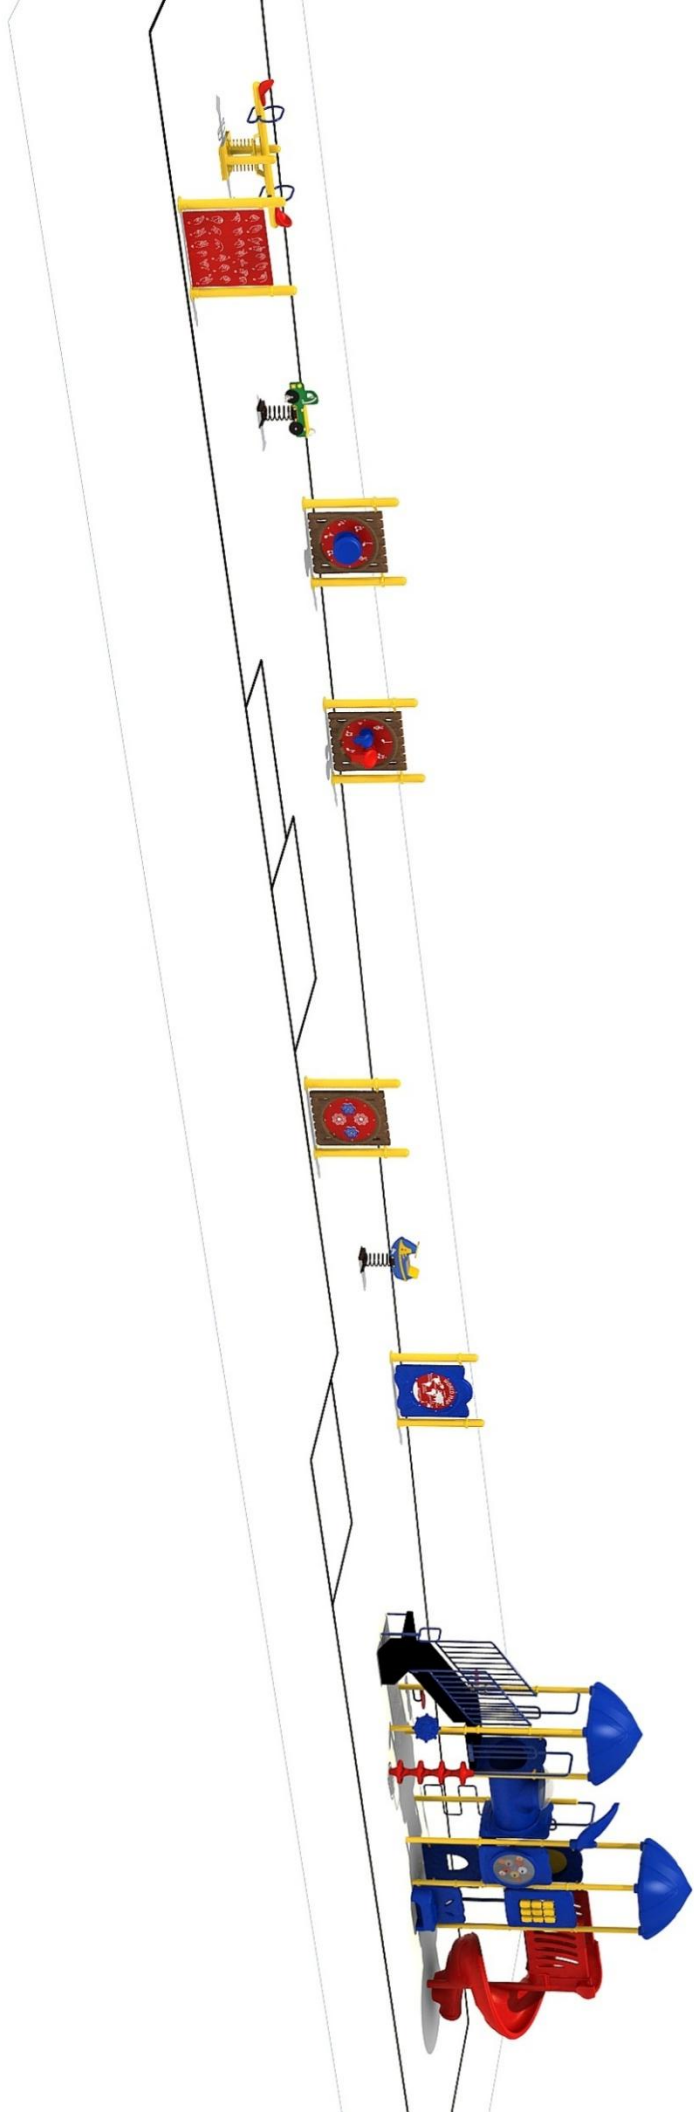

Use Zone: 122'X22'

Fall Height: 5 Feet

ADA Access: Yes

Age Group: 2-12 years

Occupancy: 26-30

Free Shipping!

COMPONENT: Floating Tunnel
Tower / Frog Pad Challenge Ladder
/ Ring Swing Challenge Ladder /
Cylinder Spinner / Boulder Climber
/ Single Sectional Slide / Cargo
Climber / Climber / Climber / Crab
Pods / Saddle Slide / Cylinder
Spinner

If there is room for these anywhere add to layout

SR-1404

[Read more](#)

PE.SR-1401

[Read more](#)

PE.SR-1404

[Read more](#)

COM-PL3005

[Read more](#)

COM-PL3006

[Read more](#)

COM-PL2025

[Read more](#)

COM-PL1016

COM-PL3015