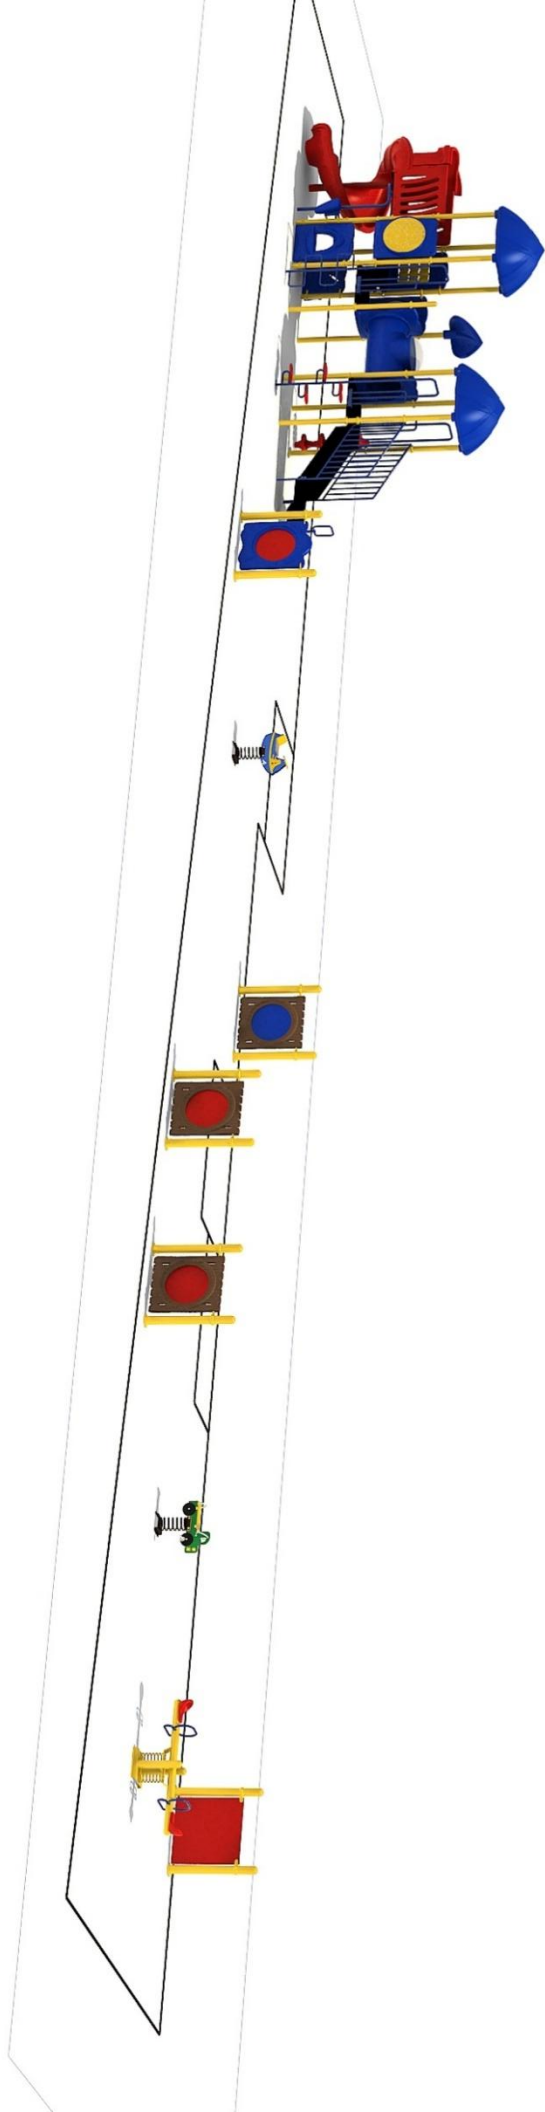

Use Zone: 122'X22'

Fall Height: 5 Feet

ADA Access: Yes

Age Group: 2-12 years

Occupancy: 26-30

Free Shipping!

COMPONENT: Floating Tunnel
Tower / Frog Pad Challenge Ladder
/ Ring Swing Challenge Ladder /
Cylinder Spinner / Boulder Climber
/ Single Sectional Slide / Cargo
Climber / Climber / Climber / Crab
Pods / Saddle Slide / Cylinder
Spinner

If there is room for these anywhere add to layout

SR-1404

[Read more](#)

PE.SR-1401

[Read more](#)

PE.SR-1404

[Read more](#)

COM-PL3005

[Read more](#)

COM-PL3006

[Read more](#)

COM-PL2025

[Read more](#)

COM-PL1016

COM-PL3015