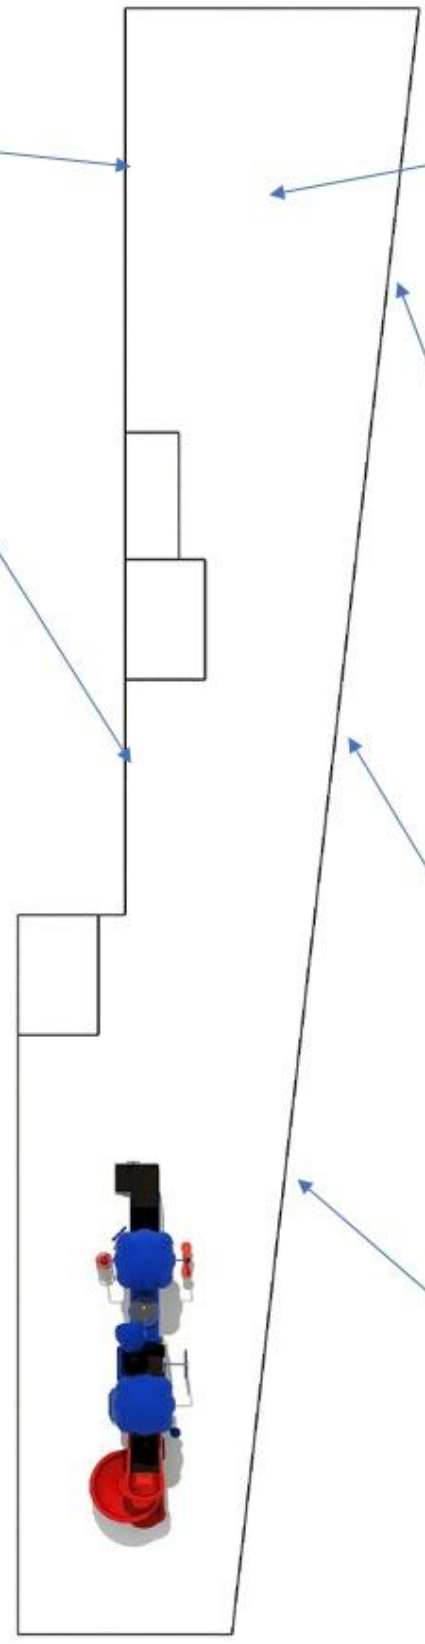

Use Zone: 122'X22'

Fall Height: 5 Feet

ADA Access: Yes

Age Group: 2-12 years

Occupancy: 26-30

Free Shipping!

COMPONENT: Floating Tunnel
Tower / Frog Pad Challenge Ladder
/ Ring Swing Challenge Ladder /
Cylinder Spinner / Boulder Climber
/ Single Sectional Slide / Cargo
Climber / Climber / Climber / Crab
Pods / Saddle Slide / Cylinder
Spinner

If there is room for these anywhere add to layout

SR-1404

[Read more](#)

PE.SR-1401

[Read more](#)

PE.SR-1404

[Read more](#)

COM-PL3005

[Read more](#)

COM-PL3006

[Read more](#)

COM-PL2025

[Read more](#)

COM-PL1016

COM-PL3015