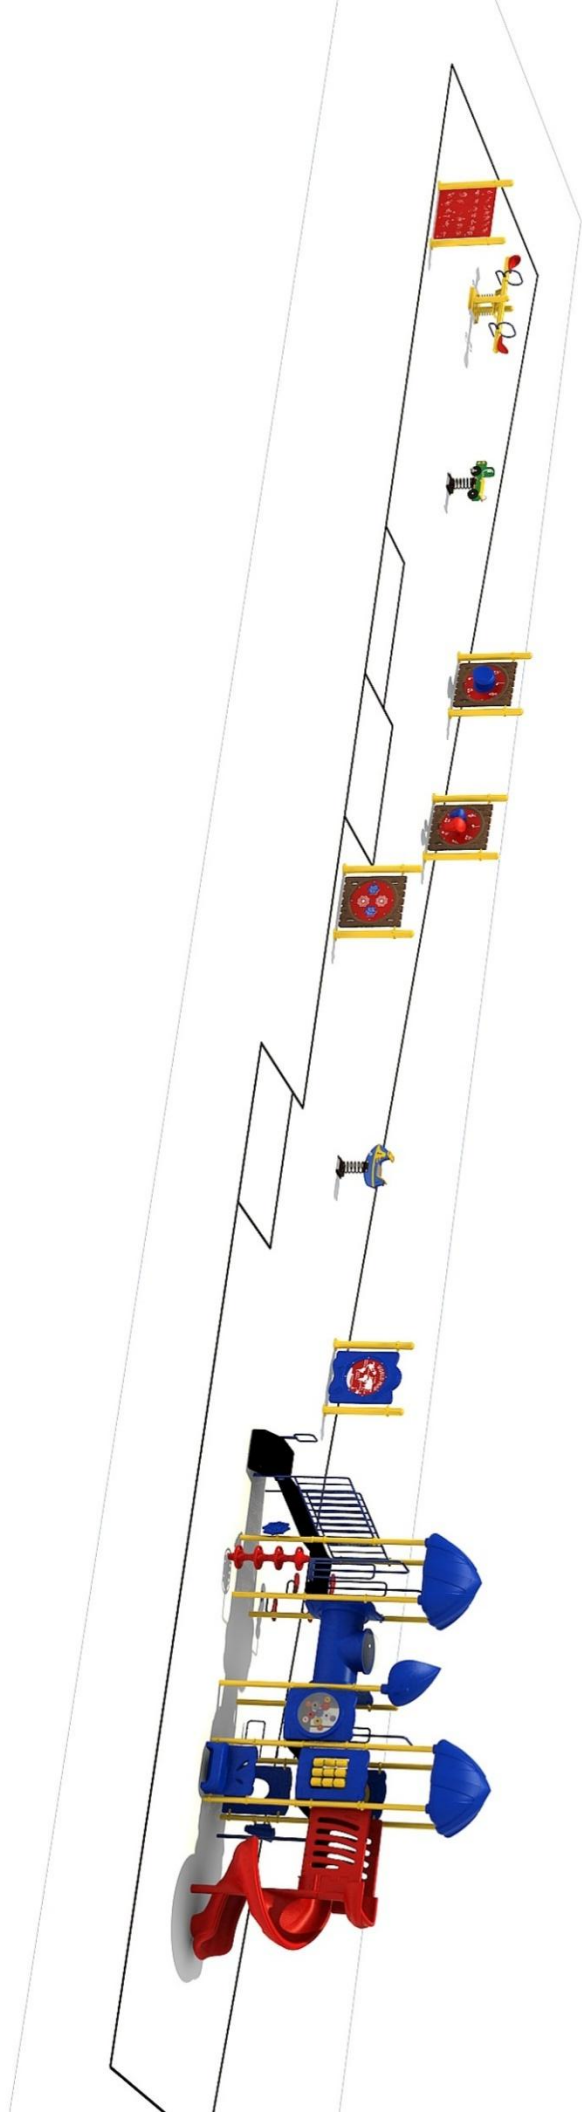

Use Zone: 122'X22'

Fall Height: 5 Feet

ADA Access: Yes

Age Group: 2-12 years

Occupancy: 26-30

Free Shipping!

COMPONENT: Floating Tunnel
Tower / Frog Pad Challenge Ladder
/ Ring Swing Challenge Ladder /
Cylinder Spinner / Boulder Climber
/ Single Sectional Slide / Cargo
Climber / Climber / Climber / Crab
Pods / Saddle Slide / Cylinder
Spinner

If there is room for these anywhere add to layout

SR-1404

[Read more](#)

PE.SR-1401

[Read more](#)

PE.SR-1404

[Read more](#)

COM-PL3005

[Read more](#)

COM-PL3006

[Read more](#)

COM-PL2025

[Read more](#)

COM-PL1016

COM-PL3015