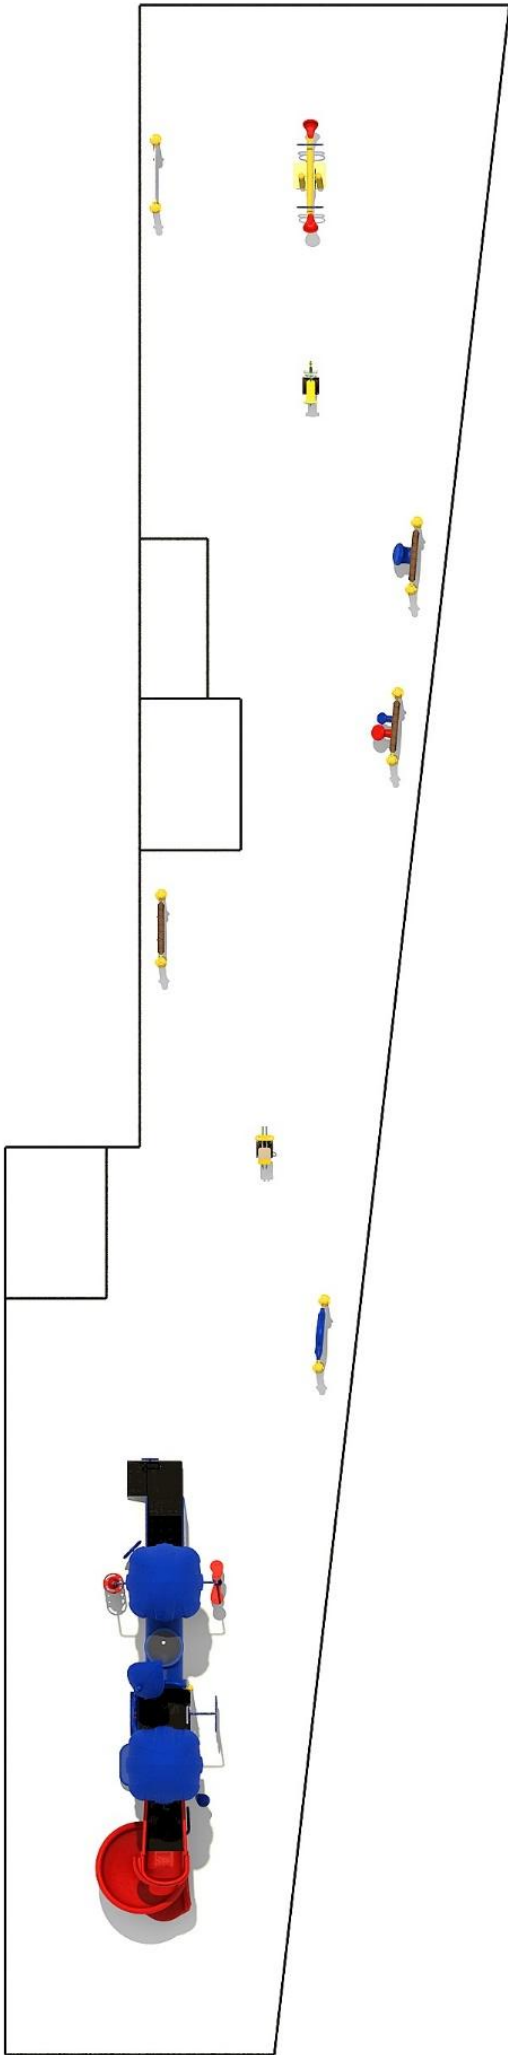

Use Zone: 122'X22'

Fall Height: 5 Feet

ADA Access: Yes

Age Group: 2-12 years

Occupancy: 26-30

Free Shipping!

COMPONENT: Floating Tunnel
Tower / Frog Pad Challenge Ladder
/ Ring Swing Challenge Ladder /
Cylinder Spinner / Boulder Climber
/ Single Sectional Slide / Cargo
Climber / Climber / Climber / Crab
Pods / Saddle Slide / Cylinder
Spinner

If there is room for these anywhere add to layout

SR-1404

[Read more](#)

PE.SR-1401

[Read more](#)

PE.SR-1404

[Read more](#)

COM-PL3005