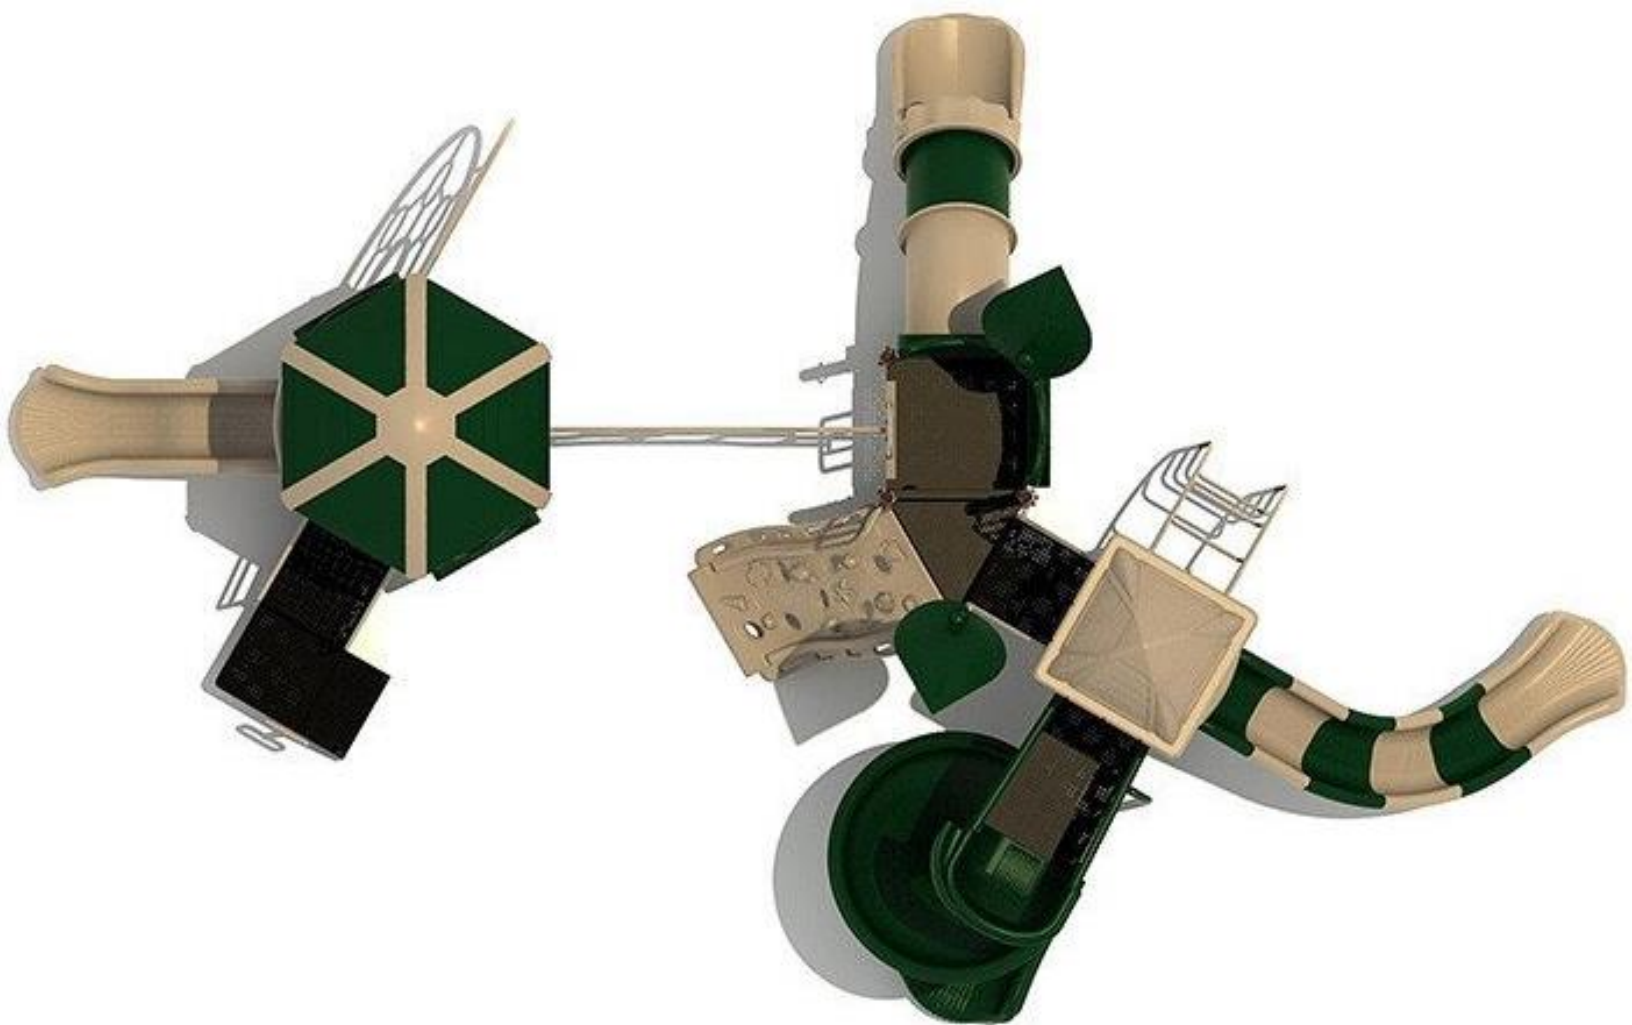

**Use Zone: 47'2" x 34'4"**

**Age Group: 2-12 years**

**Occupancy: 36 to 40**

**Free Shipping!**

**COMPONENT:** Floating Tunnel  
Tower / Frog Pad Challenge Ladder  
/ Ring Swing Challenge Ladder /  
Cylinder Spinner / Boulder Climber  
/ Single Sectional Slide / Cargo  
Climber / Climber / Climber / Crab  
Pods / Saddle Slide / Cylinder  
Spinner