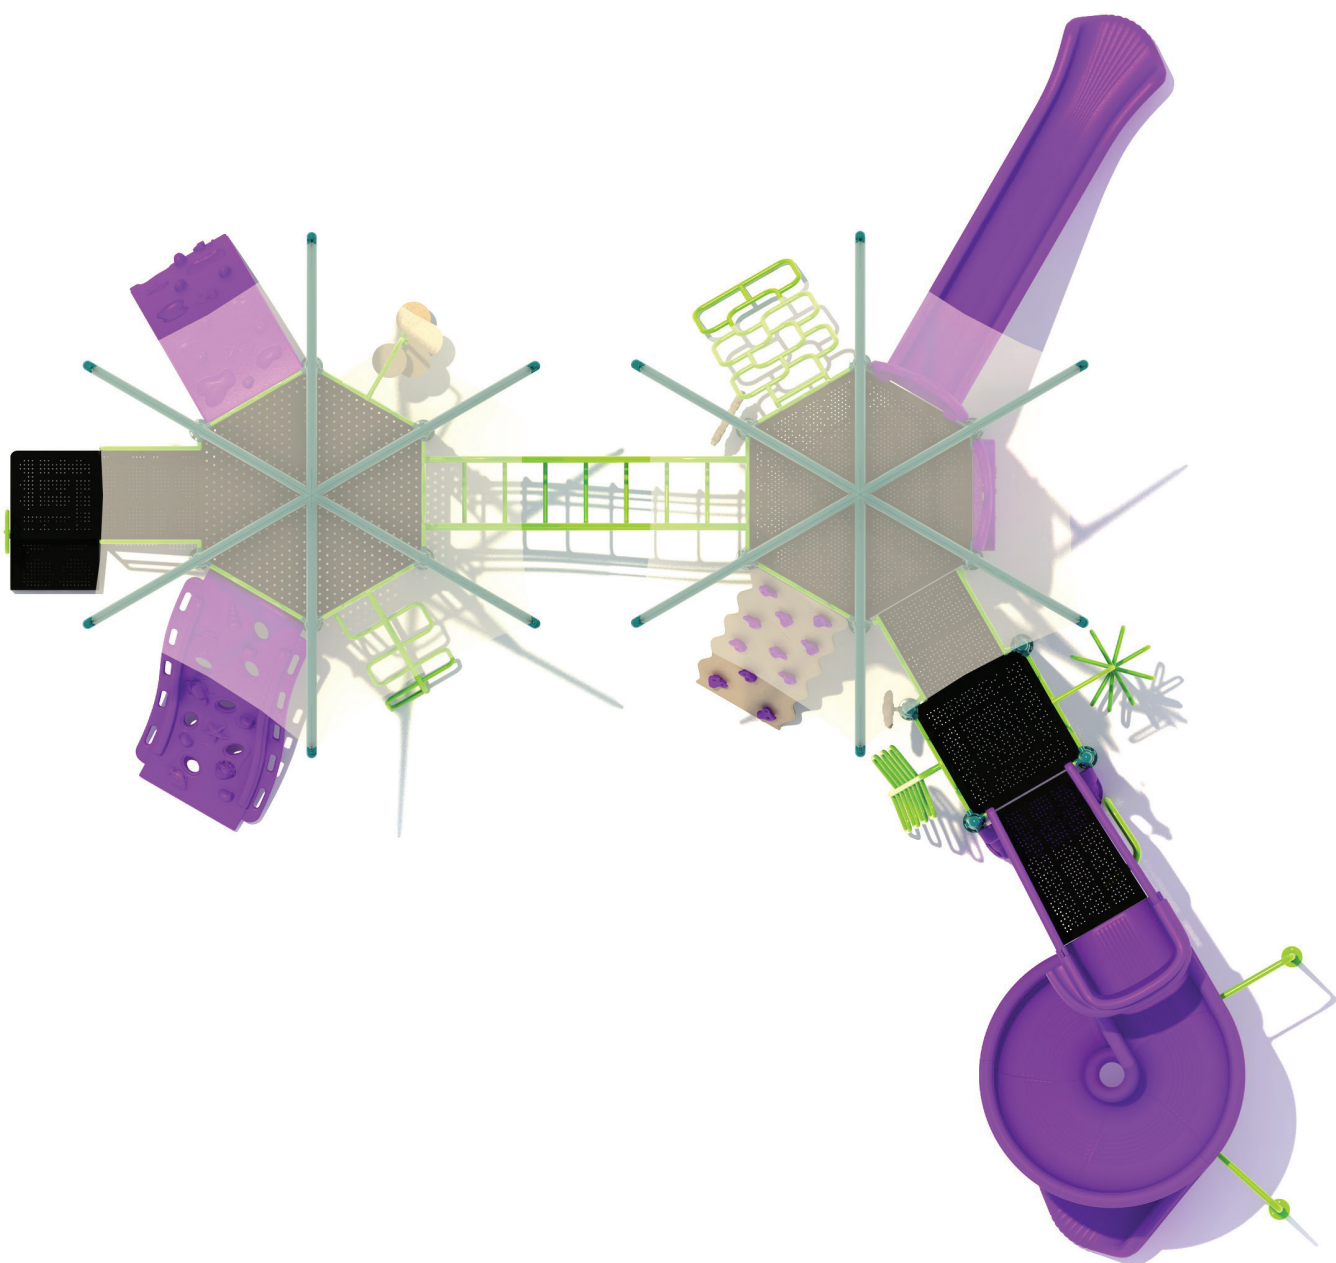

Use Zone: 43' x 45'

Age Group: 5 - 12

Occupancy: 36 - 40

Free Shipping!

COMPONENTS: Sea Creature Arch Climber / Spiral Step Climber / Rise Loop Climber Link / Ship's Wheel / Hopscotch Climber / Single Straight Slide Fun w/Bugs Panel Below / Transfer Station / Rise Inter Steps / Gear Panel(Above) / Tic-Tac-Toe Panel(Below) / Spiral Step Climber / Ocean Wave Climber / Arch Snake Climber / Rock Climber / Rain Wheel / Wing Climber / Car Panel Below / Sectional Spiral Slide

Top View Detail

Compliance:
 This play structure has been designed to meet the safety requirements established in:
 - 2010 ADA Standard
 - ASTM F1487
 - CPSC Pub #325
 when the play structure is installed over a properly maintained surfacing material which is in compliance with:
 - ASTM F1292
 - ASTM F1951
 and is appropriate for the highest designated play surface of the structure.

Drawing No: KP-34138 Date: 22-04-2021 Scale: To Fit	Structure Size: 30'-7" x 29'-8" x 18'-2" Recommended Use Zone: 42'-10" x 44'-3" Surface Area: 1935 Sq Ft	HDPS: 8 Age Group: 5-12 Capacity: 36-40 Weight: 4100 lbs
---	--	---