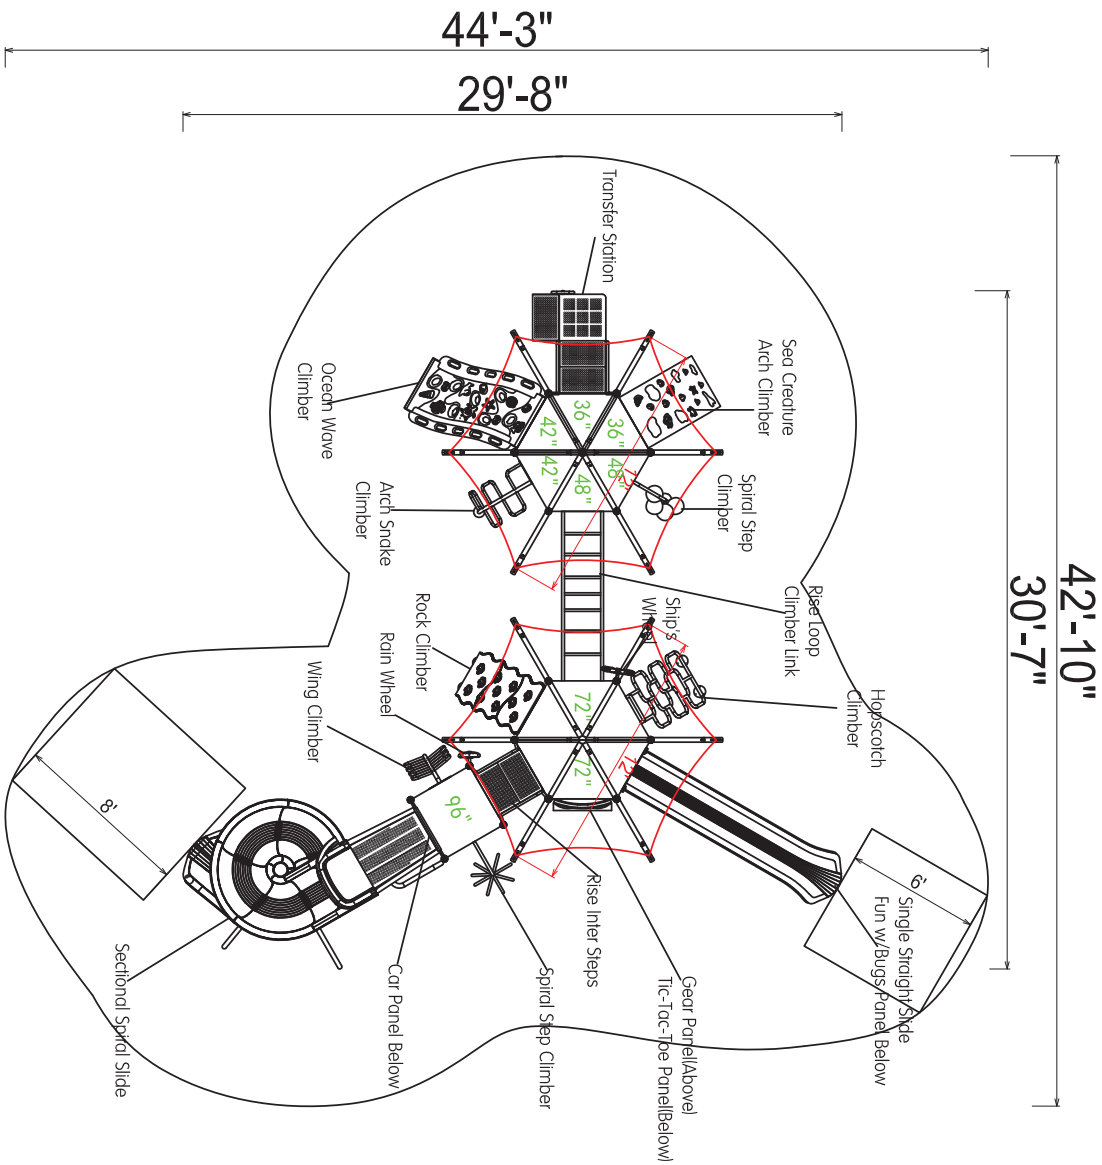

Use Zone: 43' x 45'

Age Group: 5 - 12

Occupancy: 36 - 40

Free Shipping!

COMPONENTS: Sea Creature Arch Climber / Spiral Step Climber / Rise Loop Climber Link / Ship's Wheel / Hopscotch Climber / Single Straight Slide Fun w/Bugs Panel Below / Transfer Station / Rise Inter Steps / Gear Panel(Above) / Tic-Tac-Toe Panel(Below) / Spiral Step Climber / Ocean Wave Climber / Arch Snake Climber / Rock Climber / Rain Wheel / Wing Climber / Car Panel Below / Sectional Spiral Slide

Top View Detail

Compliance:
 This play structure has been designed to meet the safety requirements established in:
 - 2010 ADA Standard
 - ASTM F1487
 - CPSC Pub #325
 when the play structure is installed over a properly maintained surfacing material which is in compliance with:
 - ASTM F1292
 - ASTM F1951
 and is appropriate for the highest designated play surface of the structure.

Drawing No: KP-34138 Date: 22-04-2021 Scale: To Fit	Structure Size: 30'-7" x 29'-8" x 18'-2" Recommended Use Zone: 42'-10" x 44'-3" Surface Area: 1935 Sq Ft	HDPS: 8 Age Group: 5-12 Capacity: 36-40 Weight: 4100 lbs
---	--	---