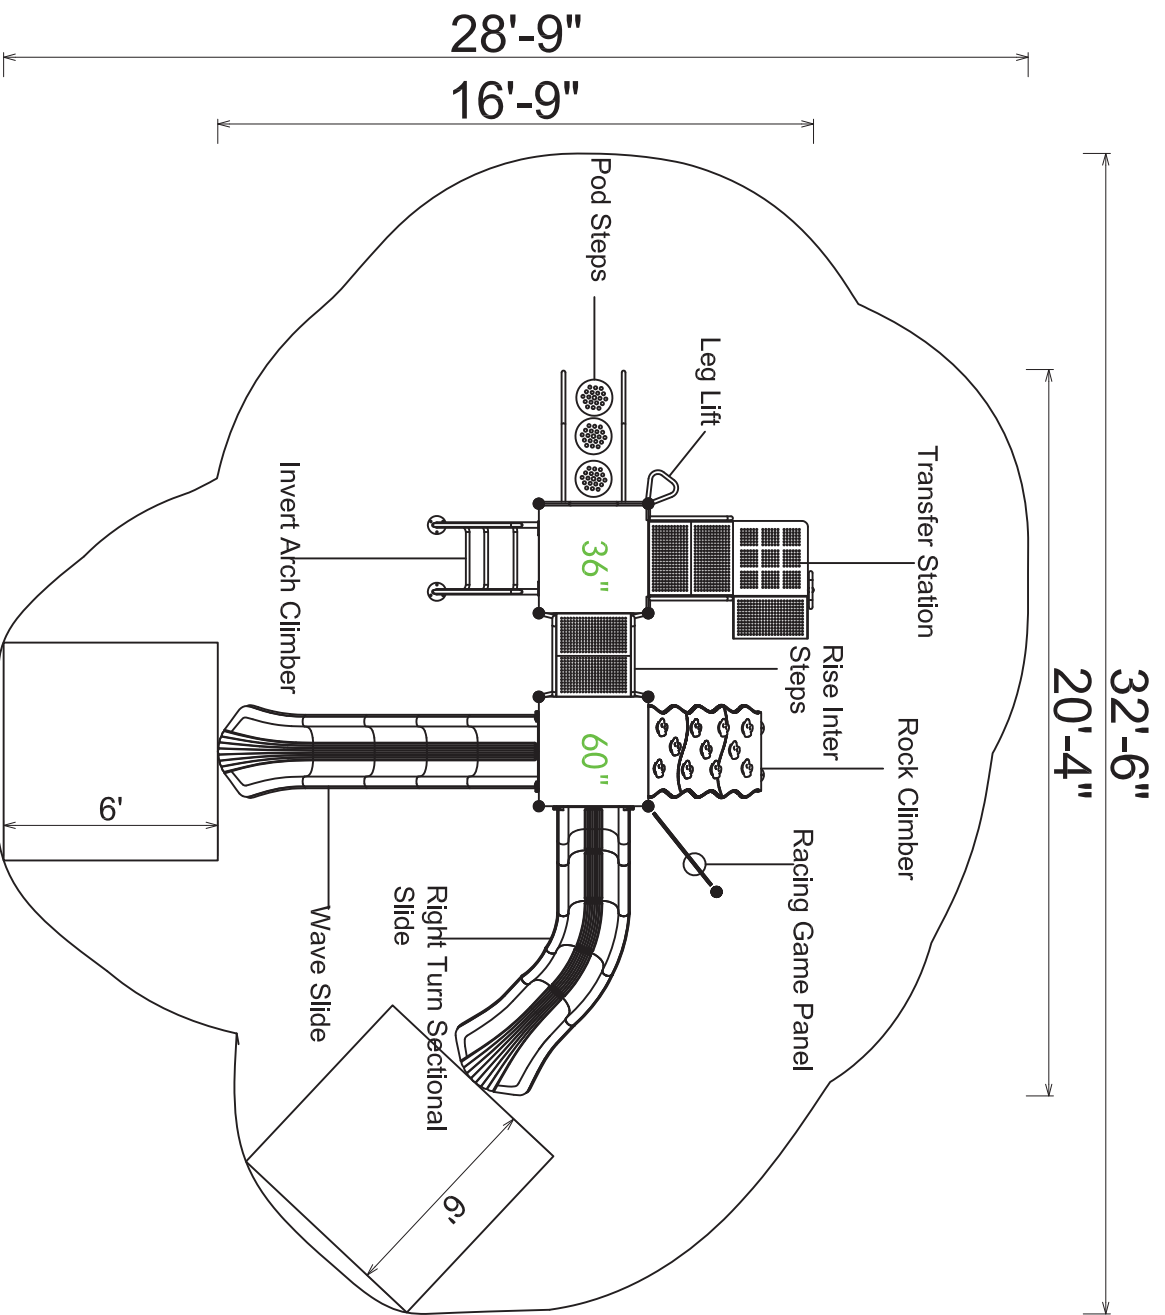

Use Zone: 33' x 29'

Age Group: 5-12

Occupancy: 18-22

Free Shipping!

COMPONENTS: Transfer Station / Rock Climber / Rise Inter Steps / Racing Game Panel / Leg Lift / Pod Steps / Right Turn Sectional Slide / Invert Arch Climber / Wave Slide

Compliance:
 This play structure has been designed to meet the safety requirements established in:
 - 2010 ADA Standard
 - ASTM F1487
 - CPSC Pub #325
 when the play structure is installed over a properly maintained surfacing material which is in compliance with:
 - ASTM F1292
 - ASTM F1951
 and is appropriate for the highest designated play surface of the structure.

<p>Tule Park 5-12</p>	<p>Drawing No: KP-32958 Date: 01 July 2020 Scale: To Fit</p>		<p>Structure Size: 20'-4" x 16'-9" x 10'-1" Recommended Use Zone: 32'-6" x 28'-9" Surface Area: 957 Sq Ft</p>	<p>HDPs: 5' Age Group: 5-12 Capacity: 18-22</p>	<p>Creative Recreational Systems</p>
------------------------------	--	--	---	---	---