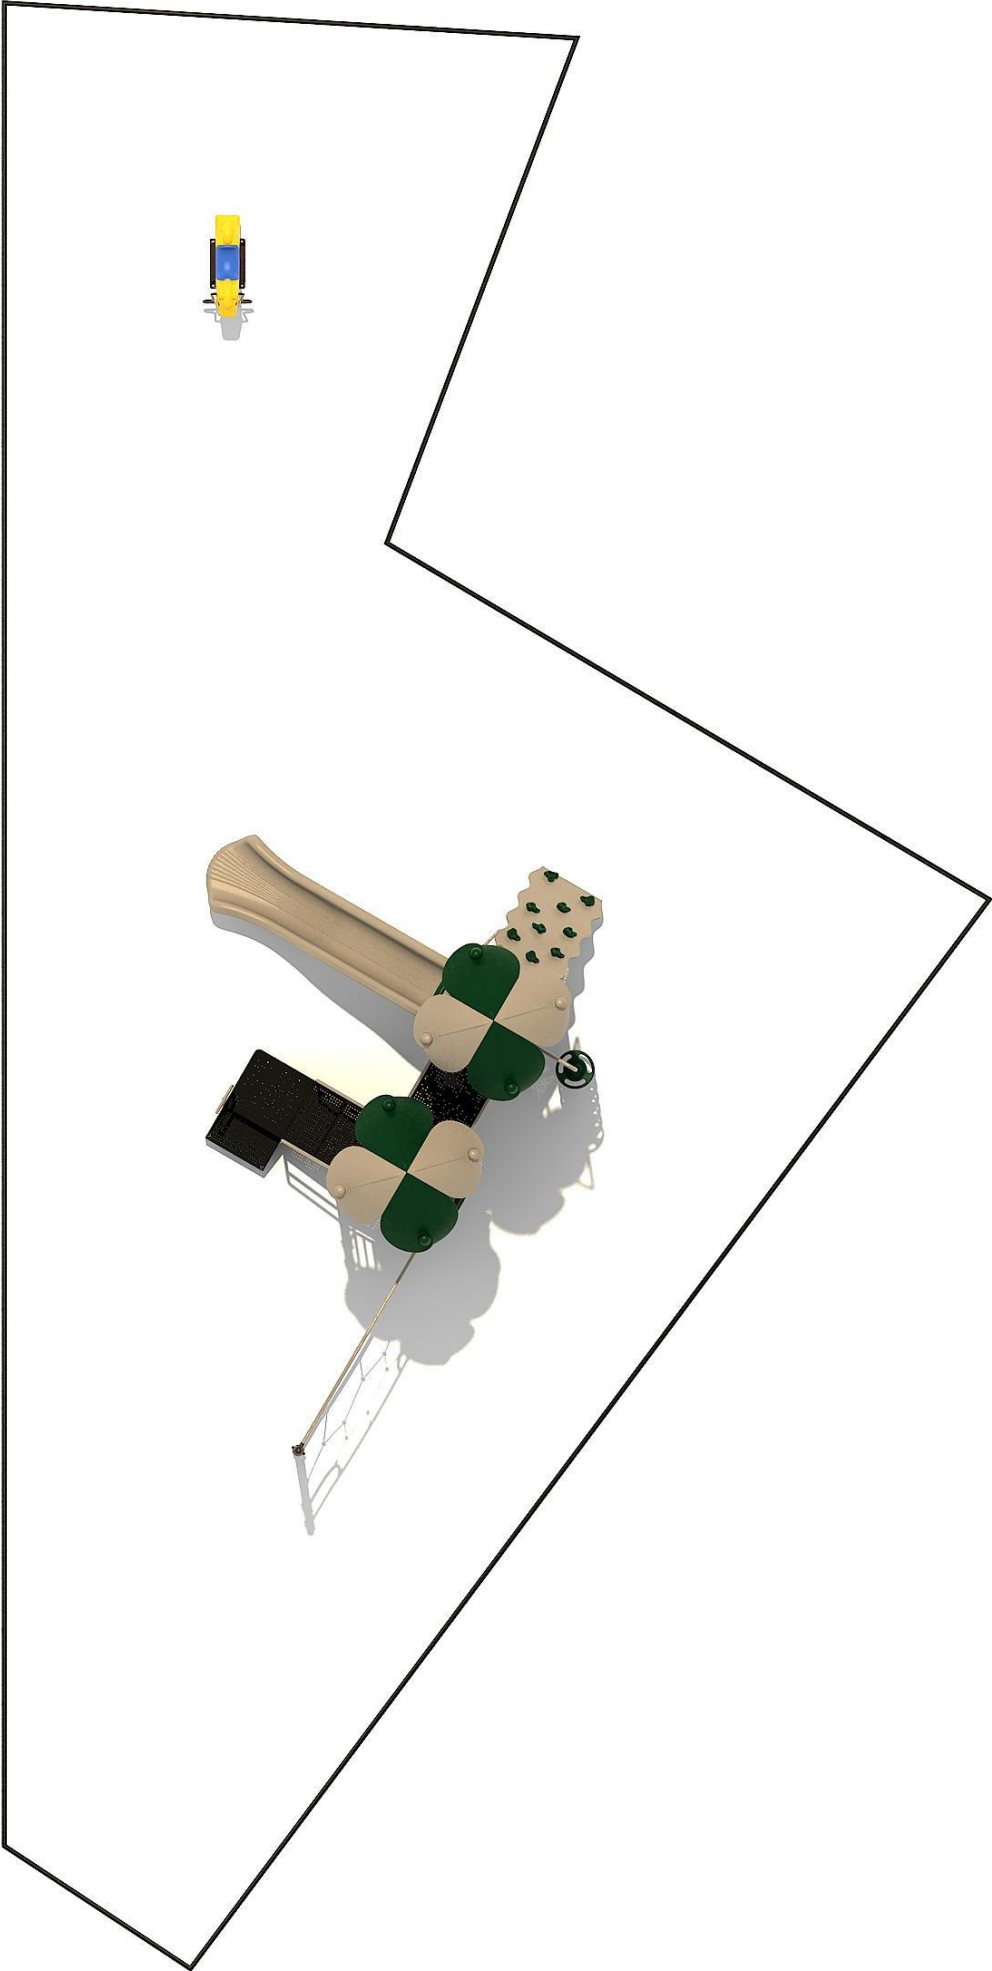

Use Zone: 34'x 28'2"

ADA Access: Yes

Age Group: 5 - 12

Occupancy: 22 - 26

Free Shipping!

COMPONENT: Floating Tunnel
Tower / Frog Pad Challenge Ladder
/ Ring Swing Challenge Ladder /
Cylinder Spinner / Boulder Climber
/ Single Sectional Slide / Cargo
Climber / Climber / Climber / Crab
Pods / Saddle Slide / Cylinder
Spinner