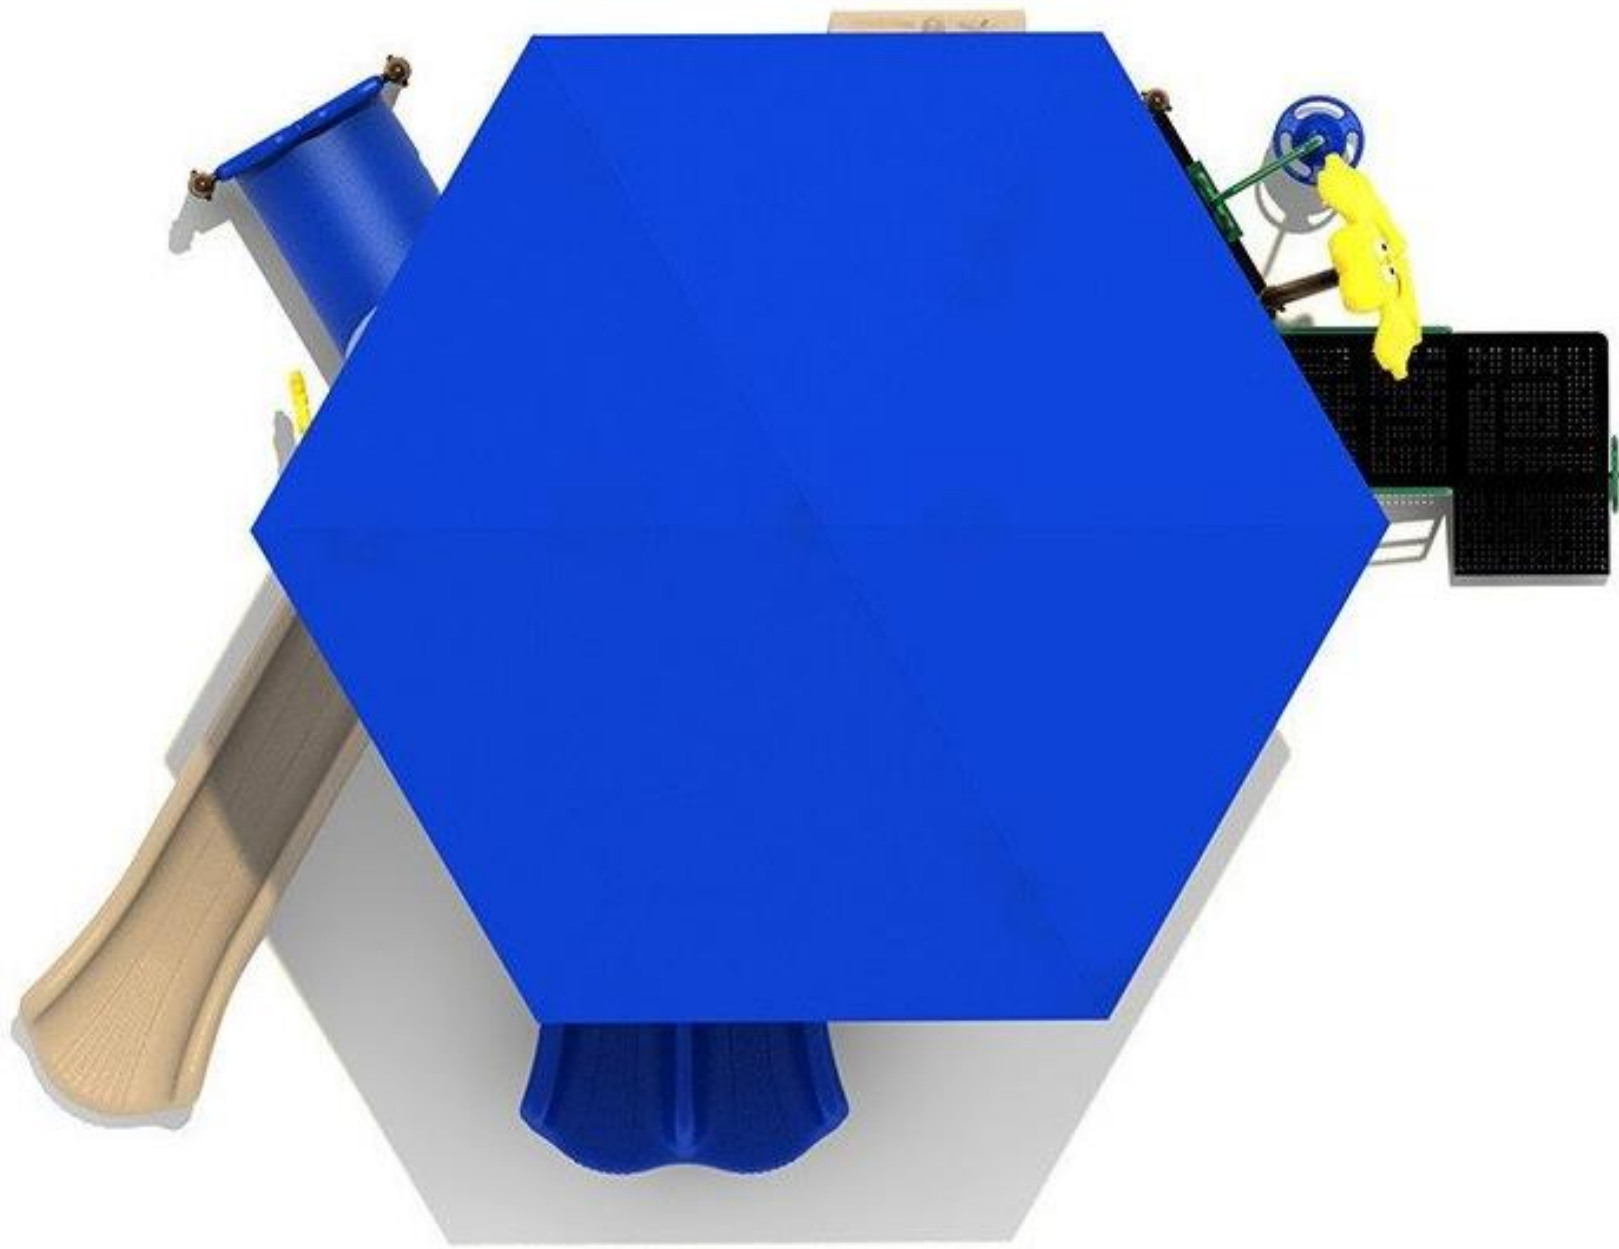

Use Zone: 28' x 34'

Age Group: 2-12 years

Occupancy: 24 to 28

Free Shipping!

COMPONENT: Floating Tunnel
Tower / Frog Pad Challenge Ladder
/ Ring Swing Challenge Ladder /
Cylinder Spinner / Boulder Climber
/ Single Sectional Slide / Cargo
Climber / Climber / Climber / Crab
Pods / Saddle Slide / Cylinder
Spinner

Post & Metal

Double Color Polyethylene

.75-inch

.48-inch

.24-inch

Single Color Polyethylene

.60-inch

Blow Mold Plastic