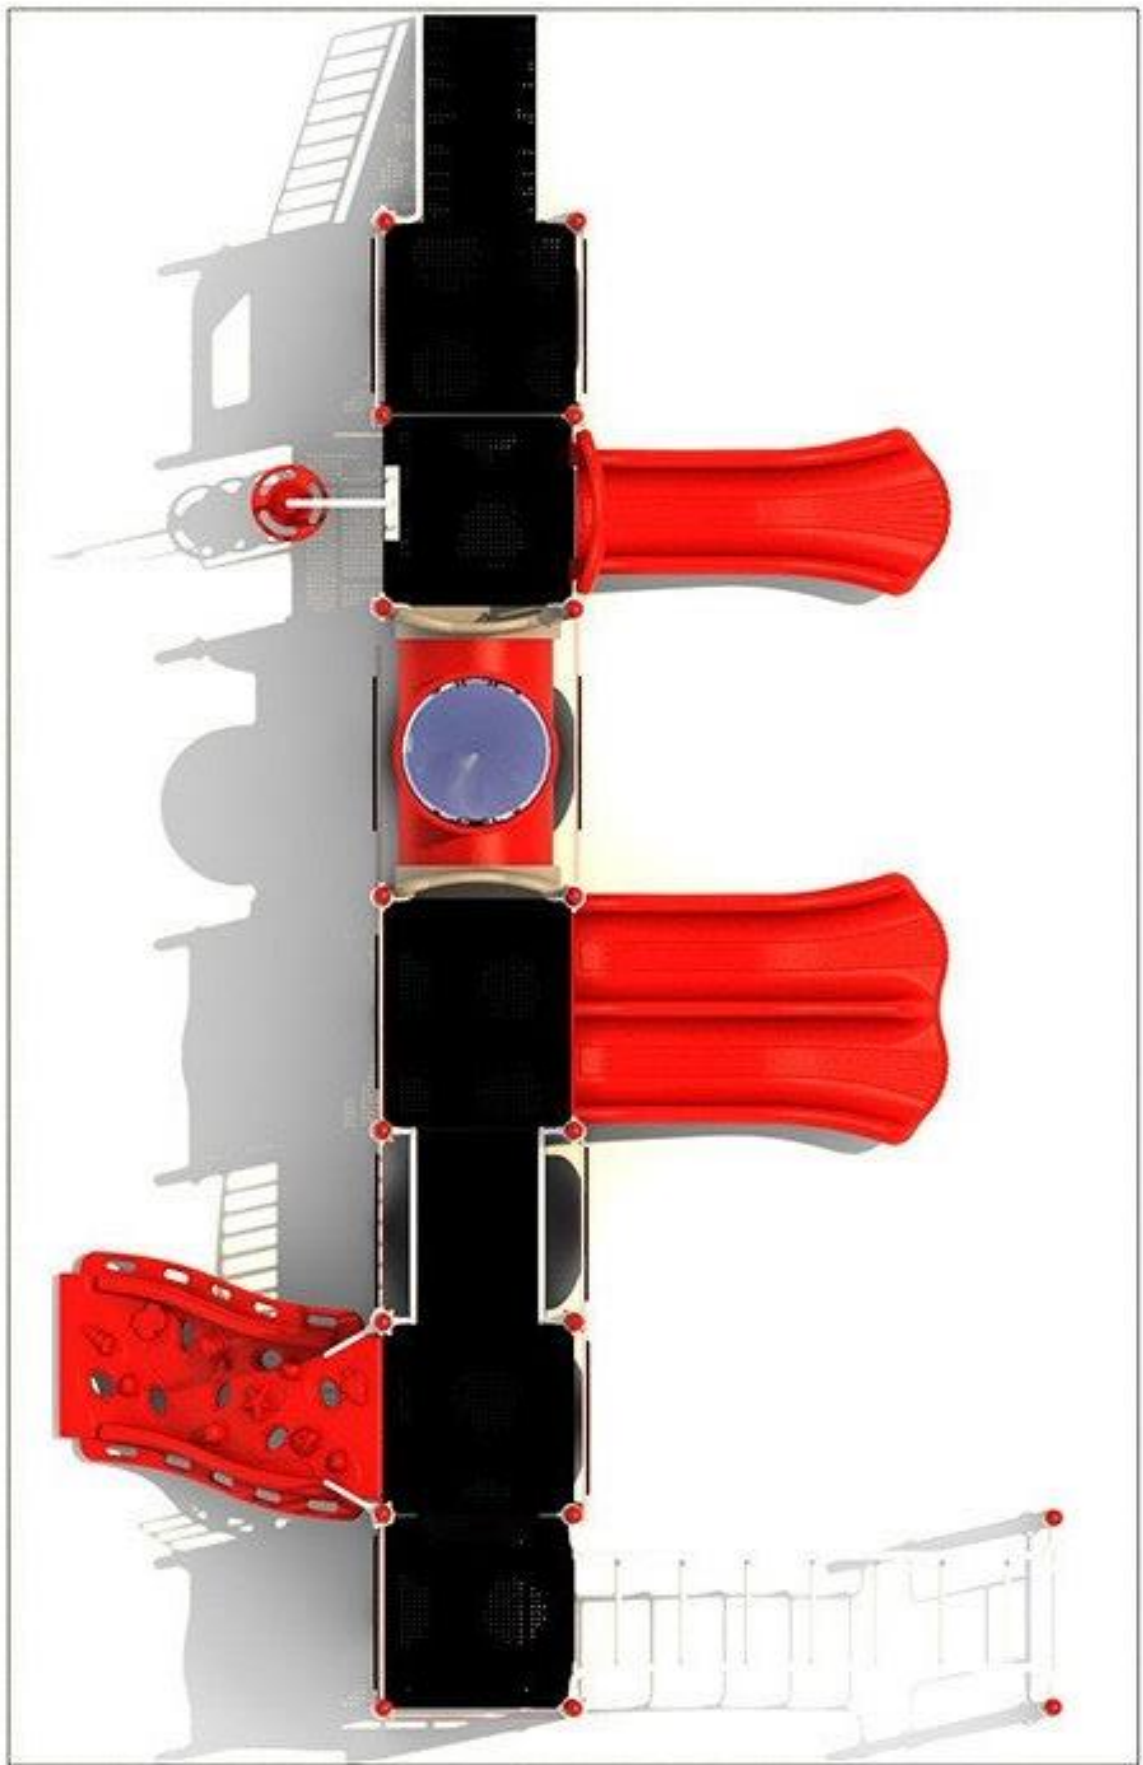

Use Zone: 38'10" x 26' 8"

Age Group: 2-5 years

Occupancy: 38 to 42

Free Shipping!

COMPONENT: Floating Tunnel
Tower / Frog Pad Challenge Ladder
/ Ring Swing Challenge Ladder /
Cylinder Spinner / Boulder Climber
/ Single Sectional Slide / Cargo
Climber / Climber / Climber / Crab
Pods / Saddle Slide / Cylinder
Spinner

DAYBREAK

- Pacific Blue - Posts
- Pacific Blue - Plastic
- Sunglow Yellow - Plastic
- Tan - Plastic
- Tan - Metal Accessories

BLUE MOON- PRIMARY

- Brick Red - Posts
- Pacific Blue - Plastic
- Sunglow Yellow - Metal Accessories

PATRIOT

- White - Posts
- Pacific Blue - Plastic
- Primary Red - Plastic
- Tan - Metal Accessories

LAKEWOOD

- Brown - Posts
- Pacific Blue - Plastic
- Sunglow Yellow - Plastic
- Tan - Plastic
- Tan - Metal Accessories