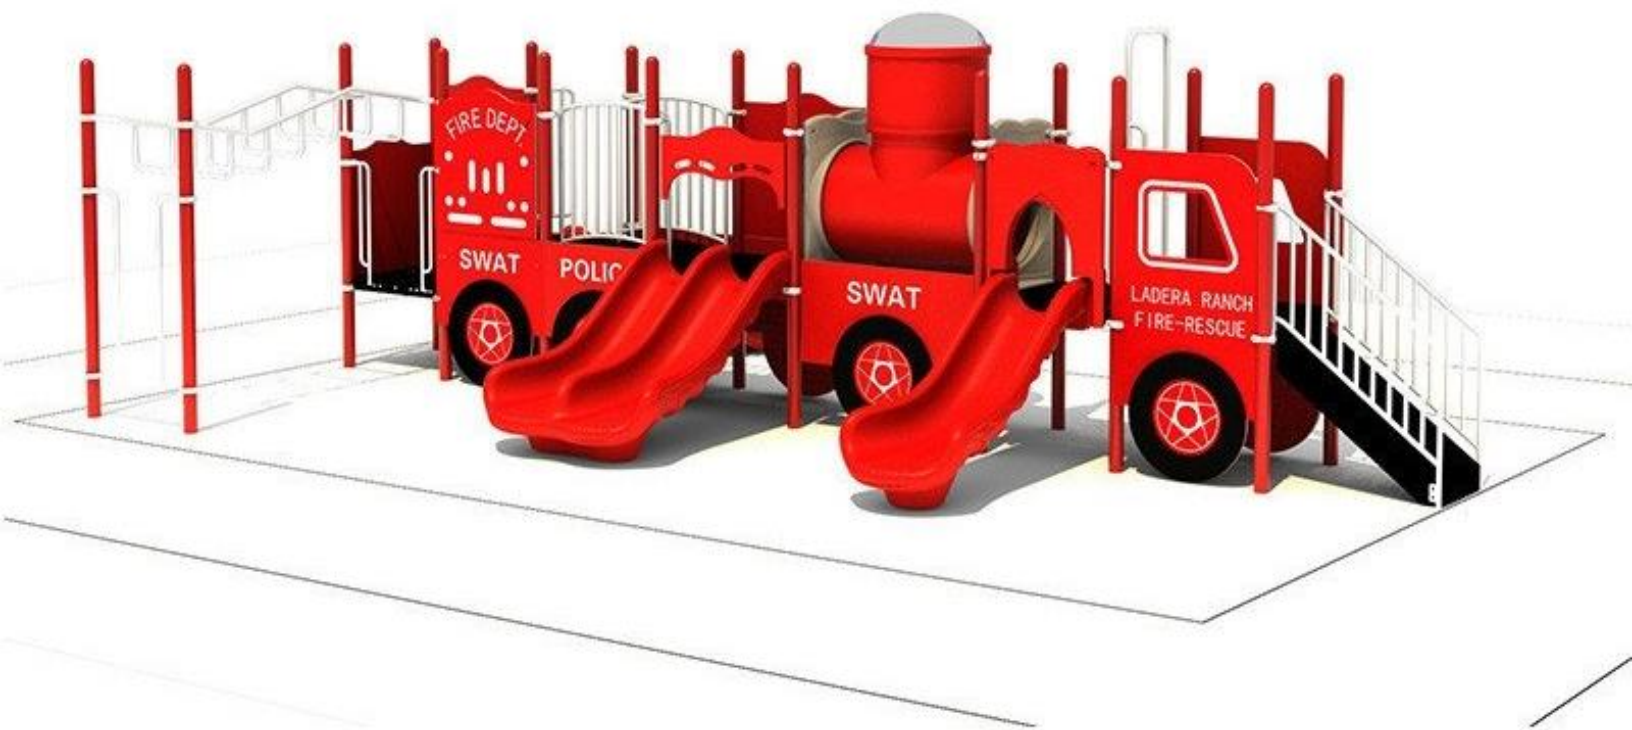

Use Zone: 38'10" x 26' 8"

Age Group: 2-5 years

Occupancy: 38 to 42

Free Shipping!

COMPONENT: Floating Tunnel
Tower / Frog Pad Challenge Ladder
/ Ring Swing Challenge Ladder /
Cylinder Spinner / Boulder Climber
/ Single Sectional Slide / Cargo
Climber / Climber / Climber / Crab
Pods / Saddle Slide / Cylinder
Spinner