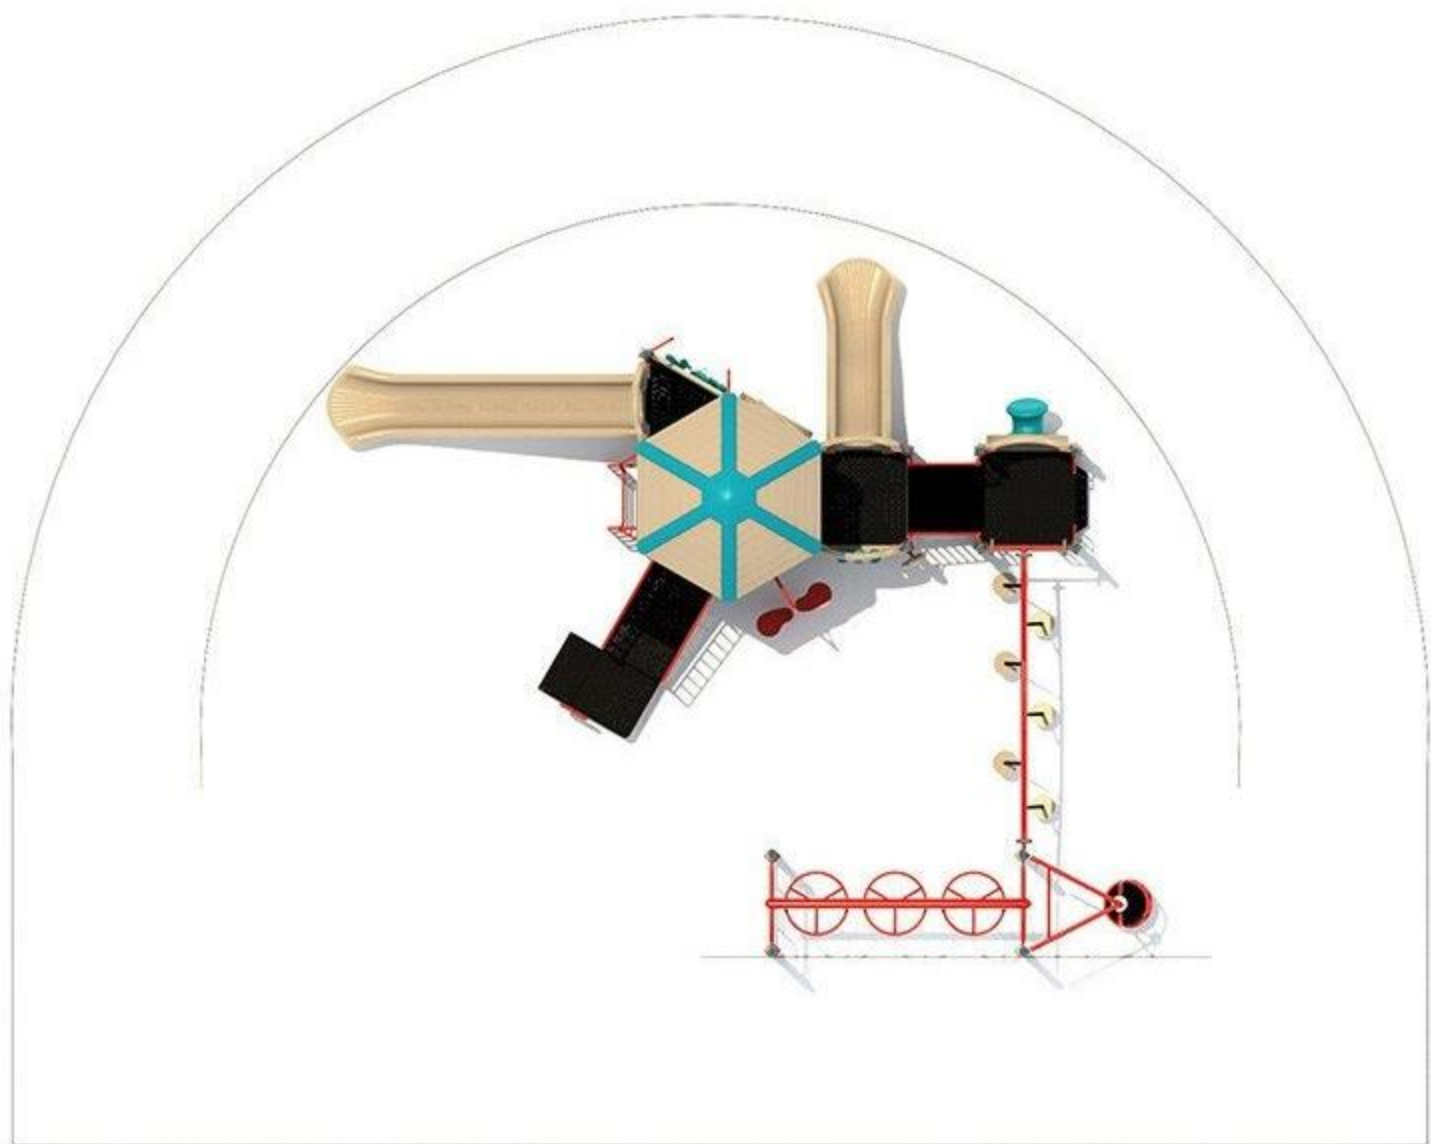

Use Zone: 39'4" x 32' 6"

Age Group: 5-12 years

Occupancy: 38 to 40

Free Shipping!

COMPONENT: Floating Tunnel
Tower / Frog Pad Challenge Ladder
/ Ring Swing Challenge Ladder /
Cylinder Spinner / Boulder Climber
/ Single Sectional Slide / Cargo
Climber / Climber / Climber / Crab
Pods / Saddle Slide / Cylinder
Spinner

Post & Metal

Double Color Polyethylene

.75-inch

.48-inch

.24-inch

Blow Mold Plastic

Roto Mold Plastic

Single Color Polyethylene