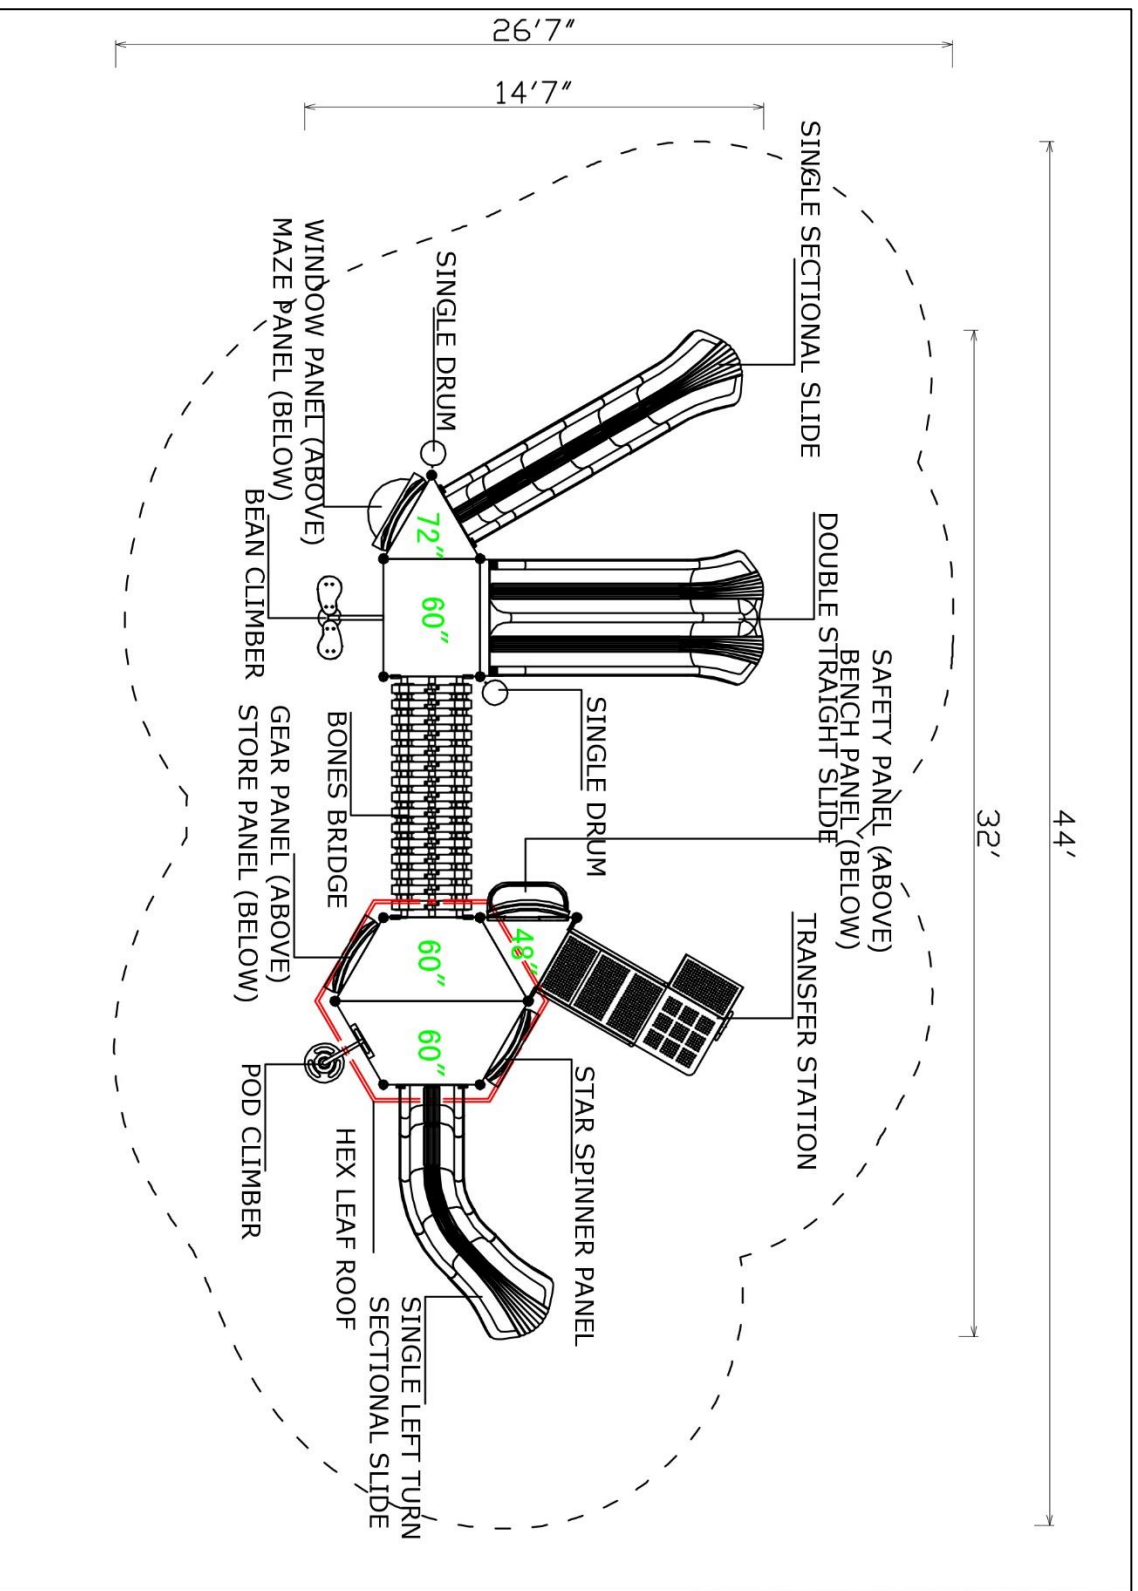

Use Zone: 45ft x 28ft

Fall Height: 6 Feet

ADA Access: Yes

Age Group: 5-12

Occupancy: 30-34

Free Shipping!

COMPONENT: Floating Tunnel
Tower / Frod Pad Challenge Ladder
/ Ring Swing Challenge Ladder /
Cylinder Spinner / Boulder Climber
/ Single Sectional Slide / Cargo
Climber / Climber / Climber / Crab
Pods / Saddle Slide / Cylinder
Spinner

Notes:

This play structure design meets ADA accessibility guidelines established in ASTM-1487 and CPSC guidelines. All playground equipment should be installed over ADA accessible safety surfacing

Critical Fall Height **72"**

Structure Size: **32'1" x 14'7" x 12'7"**

Use Zone: **44' x 26'7"**

Surface Area: **1188 sq ft**

Child Capacity:

Age Range: **5-12**

Post Diameter: **3.5"**

Weight: **2755 LBS**

Color Information: