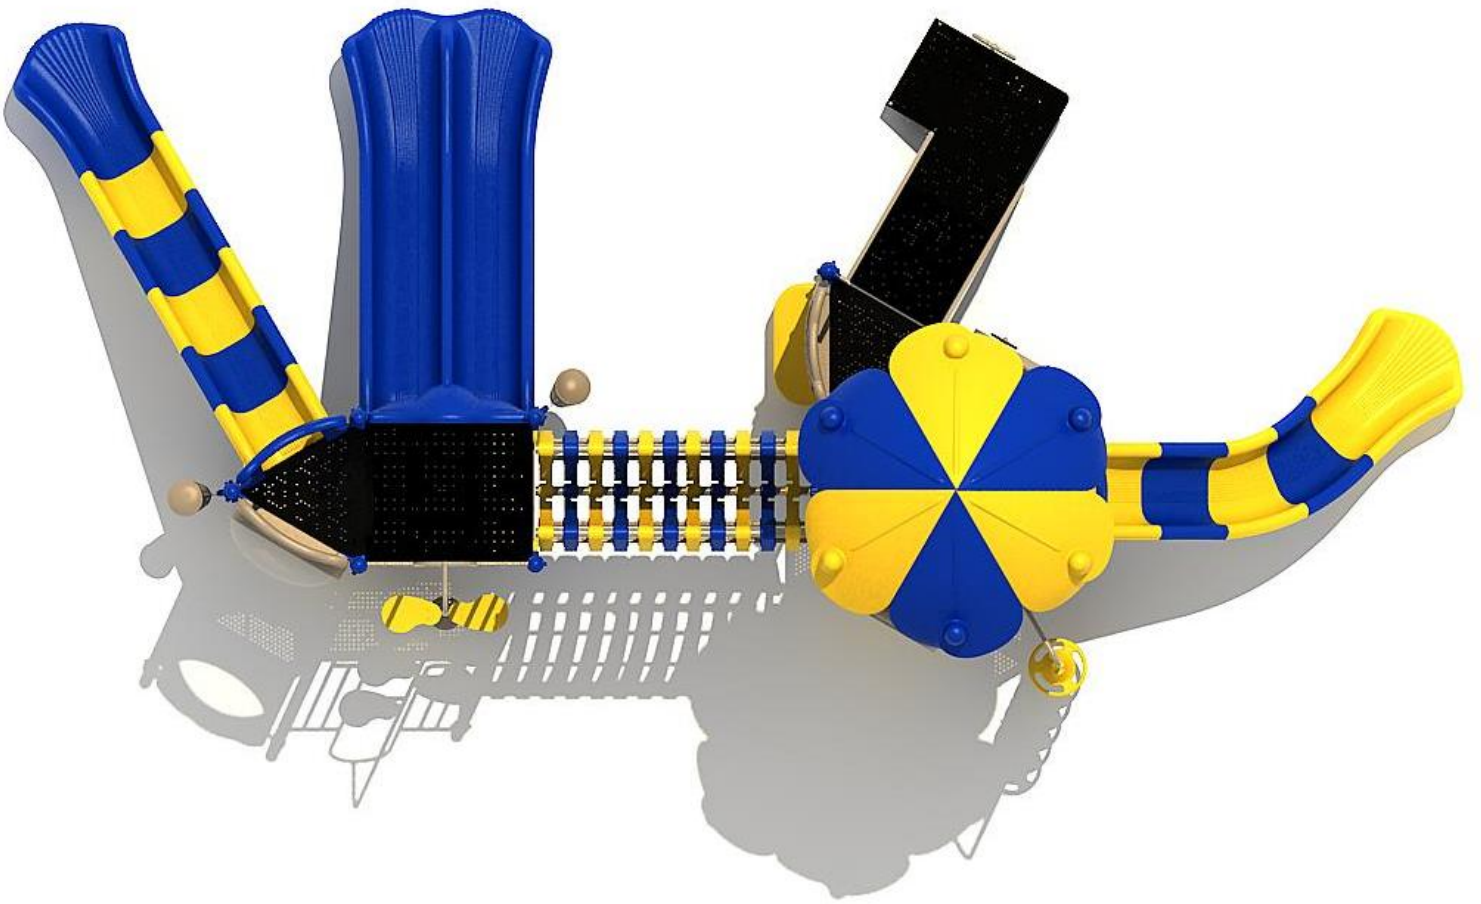

Use Zone: 45ft x 28ft

Fall Height: 6 Feet

ADA Access: Yes

Age Group: 5-12

Occupancy: 30-34

Free Shipping!

COMPONENT: Floating Tunnel
Tower / Frod Pad Challenge Ladder
/ Ring Swing Challenge Ladder /
Cylinder Spinner / Boulder Climber
/ Single Sectional Slide / Cargo
Climber / Climber / Climber / Crab
Pods / Saddle Slide / Cylinder
Spinner

Notes:

This play structure design meets ADA accessibility guidelines established in ASTM-1487 and CPSC guidelines. All playground equipment should be installed over ADA accessible safety surfacing

Critical Fall Height **72"**

Structure Size: **32'1" x 14'7" x 12'7"**

Use Zone: **44' x 26'7"**

Surface Area: **1188 sq ft**

Child Capacity:

Age Range: **5-12**

Post Diameter: **3.5"**

Weight: **2755 LBS**

Color Information: