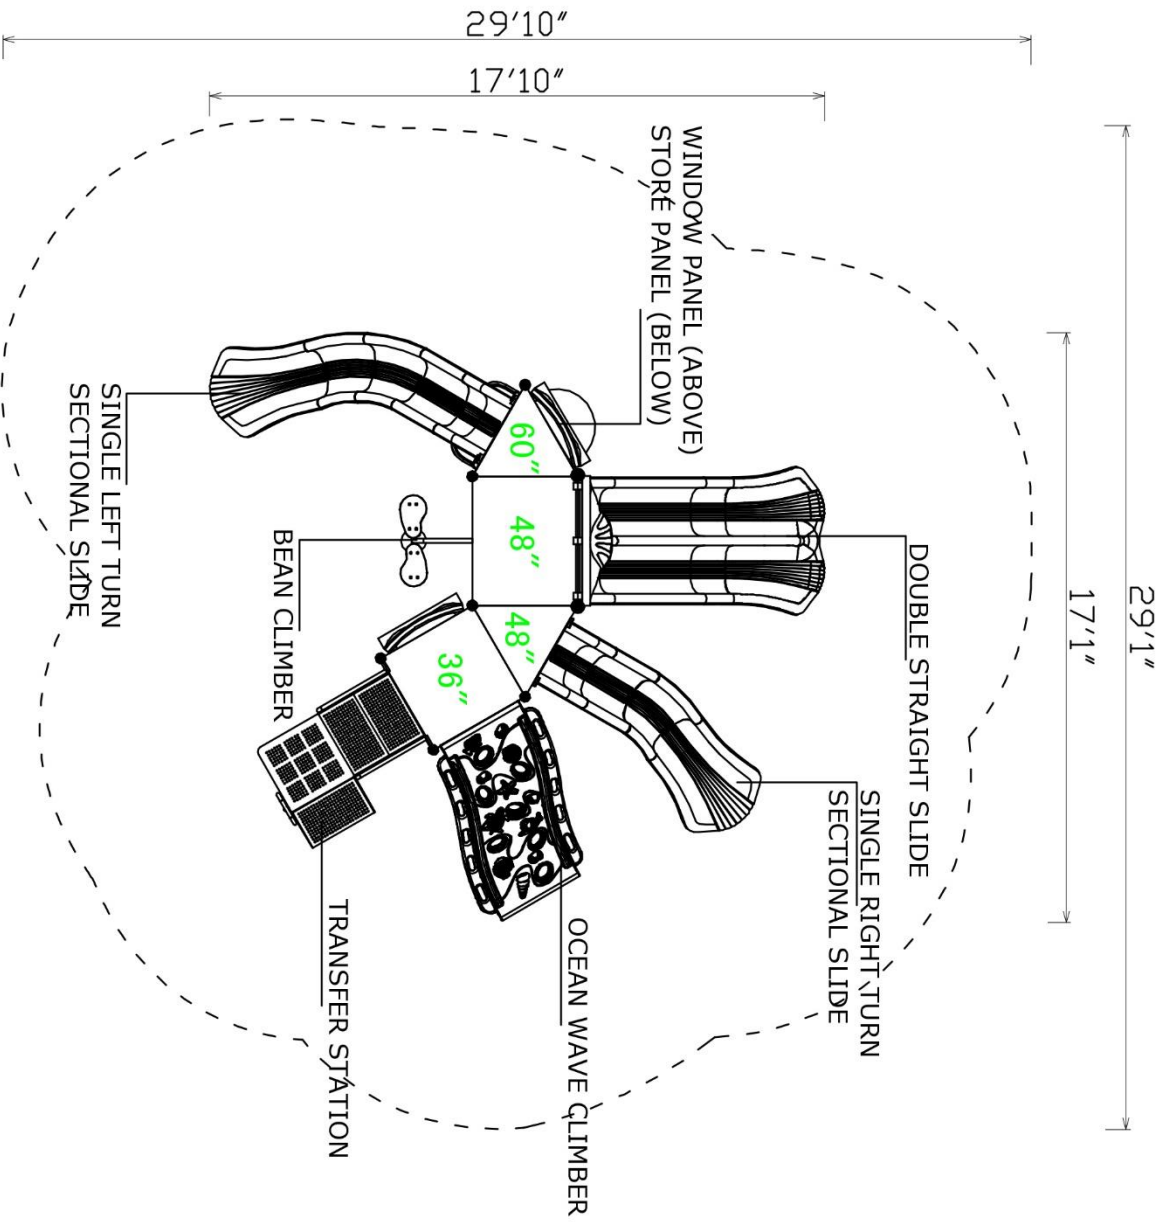

**Use Zone: 30ft x 29ft**

**Fall Height: 5 Feet**

**ADA Access: Yes**

**Age Group: 2-5**

**Occupancy: 22-26**

**Free Shipping!**

**COMPONENT:** Floating Tunnel  
Tower / Frod Pad Challenge Ladder  
/ Ring Swing Challenge Ladder /  
Cylinder Spinner / Boulder Climber  
/ Single Sectional Slide / Cargo  
Climber / Climber / Climber / Crab  
Pods / Saddle Slide / Cylinder  
Spinner

**Notes:**

This play structure design meets ADA accessibility guidelines established in ASTM-1487 and CPSC guidelines. All playground equipment should be installed over ADA accessible safety surfacing

**Critical Fall Height: 60"**

**Structure Size: 17'1" x 17'10" x 11'7"**

**Use Zone: 29'1" x 29'10"**

**Surface Area: 870 sq ft**

**Child Capacity: 22-26**

**Age Range: 2-5**

**Post Diameter: 3.5"**

**Weight: 1945 LBS**

**Color Information:**