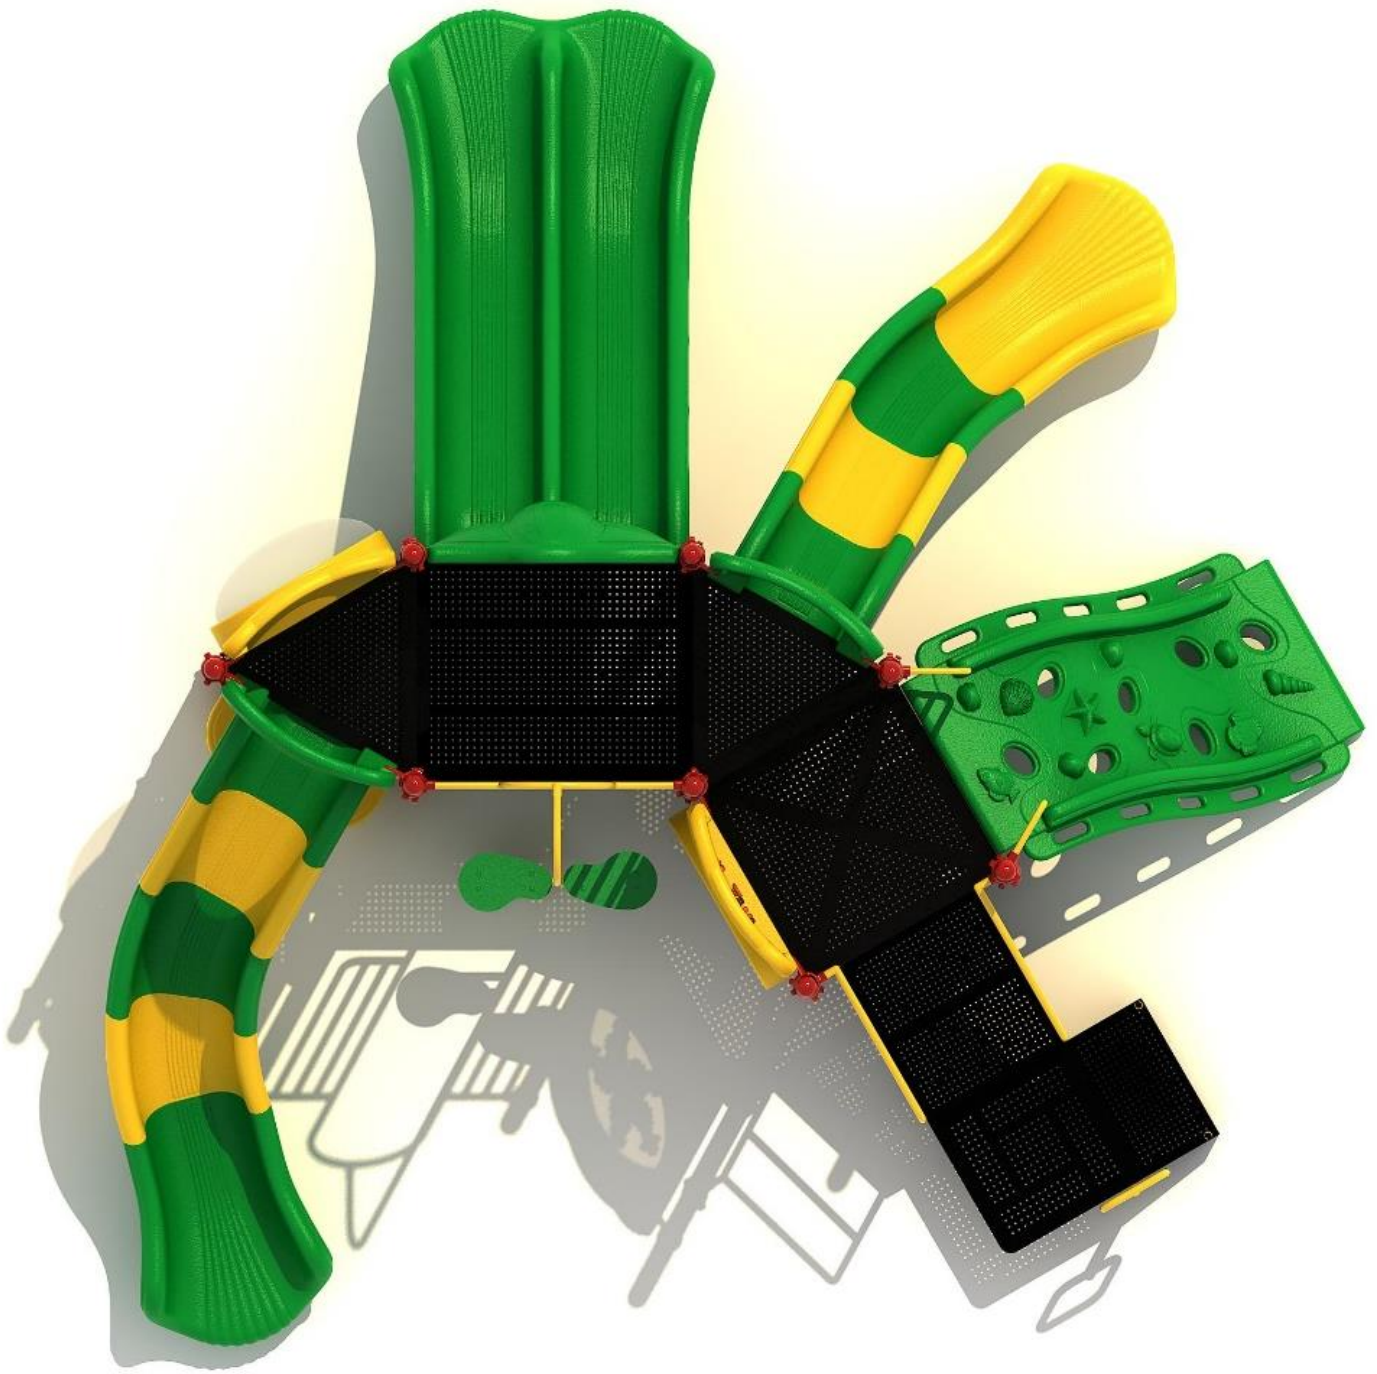

**Use Zone: 30ft x 29ft**

**Fall Height: 5 Feet**

**ADA Access: Yes**

**Age Group: 2-5**

**Occupancy: 22-26**

**Free Shipping!**

**COMPONENT:** Floating Tunnel  
Tower / Frod Pad Challenge Ladder  
/ Ring Swing Challenge Ladder /  
Cylinder Spinner / Boulder Climber  
/ Single Sectional Slide / Cargo  
Climber / Climber / Climber / Crab  
Pods / Saddle Slide / Cylinder  
Spinner

**Notes:**

This play structure design meets ADA accessibility guidelines established in ASTM-1487 and CPSC guidelines. All playground equipment should be installed over ADA accessible safety surfacing

**Critical Fall Height: 60"**

**Structure Size: 17'1" x 17'10" x 11'7"**

**Use Zone: 29'1" x 29'10"**

**Surface Area: 870 sq ft**

**Child Capacity: 22-26**

**Age Range: 2-5**

**Post Diameter: 3.5"**

**Weight: 1945 LBS**

**Color Information:**