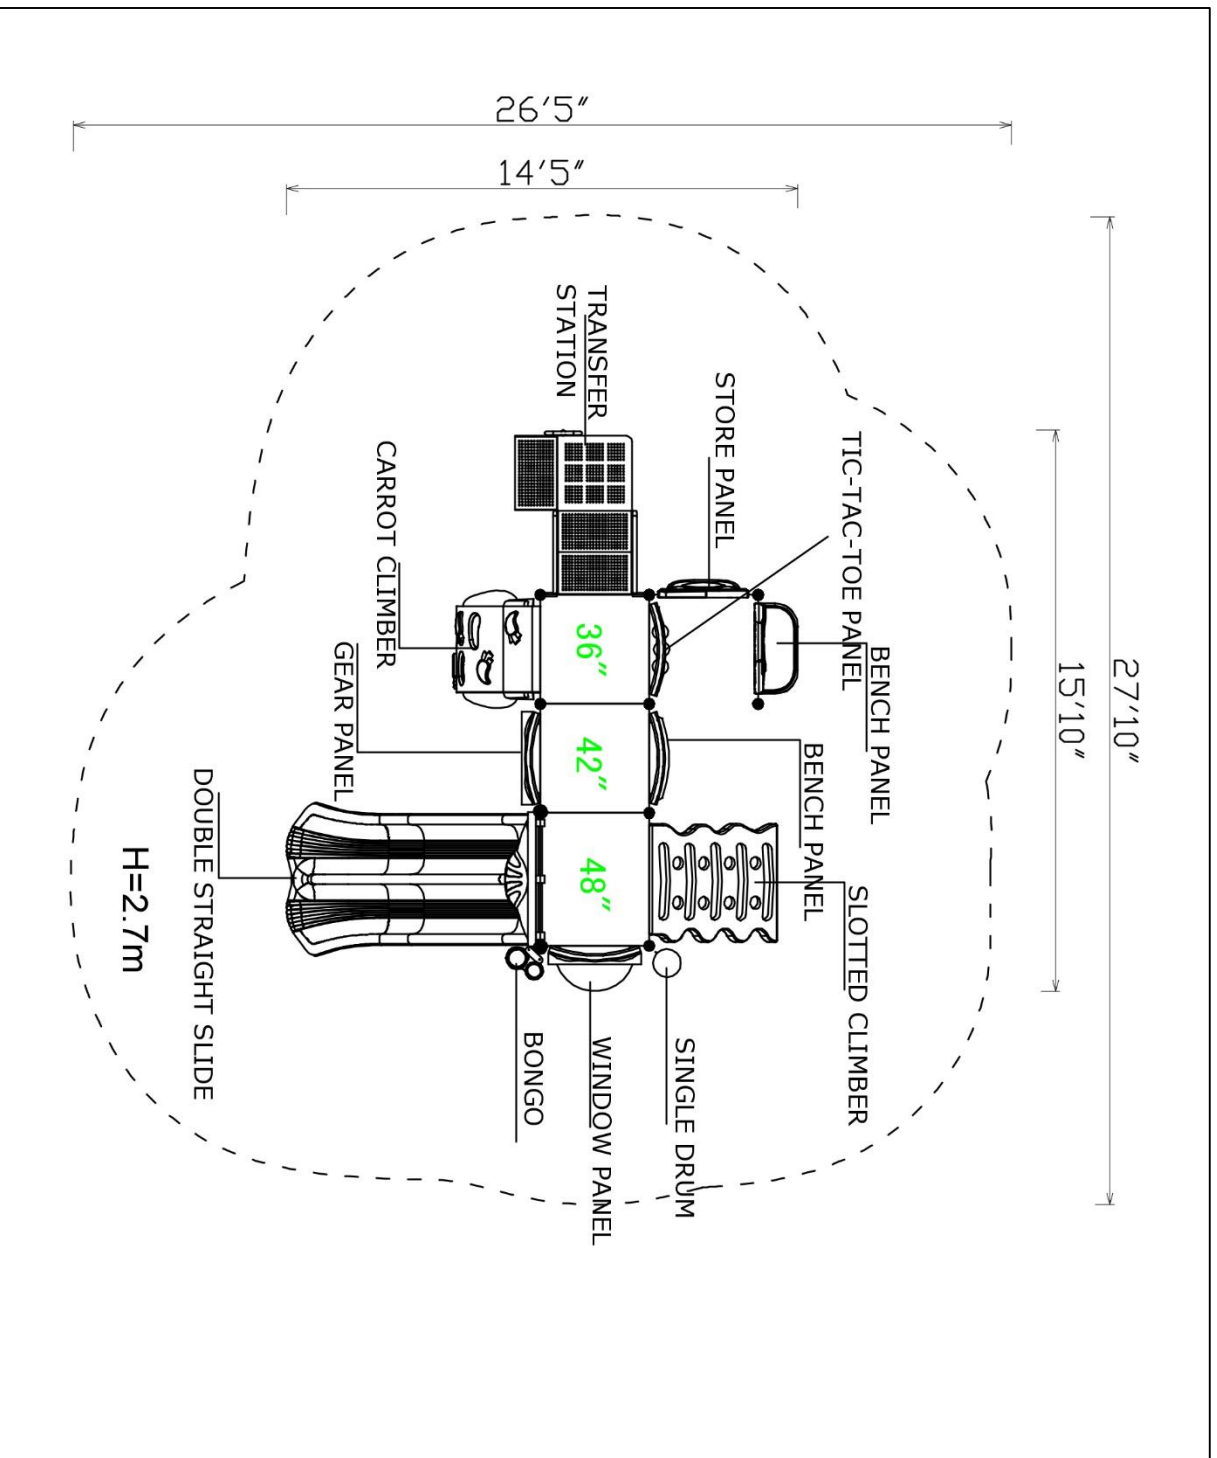

Use Zone: 28ft x 27ft

Fall Height: 4 Feet

ADA Access: Yes

Age Group: 2-5

Occupancy: 20-24

Free Shipping!

COMPONENT: Floating Tunnel
Tower / Frod Pad Challenge Ladder
/ Ring Swing Challenge Ladder /
Cylinder Spinner / Boulder Climber
/ Single Sectional Slide / Cargo
Climber / Climber / Climber / Crab
Pods / Saddle Slide / Cylinder
Spinner

Notes:

This play structure design meets ADA accessibility guidelines established in ASTM-1487 and CPSC guidelines. All playground equipment should be installed over ADA accessible safety surfacing

Critical Fall Height: **48"**

Structure Size: **15'10" x 14'5" x 10'7"**

Use Zone: **27'10" x 26'5"**

Surface Area: **730 sq ft**

Child Capacity:

Age Range: **2-5**

Post Diameter: **3.5"**

Weight: **1148 LBS**

Color Information: