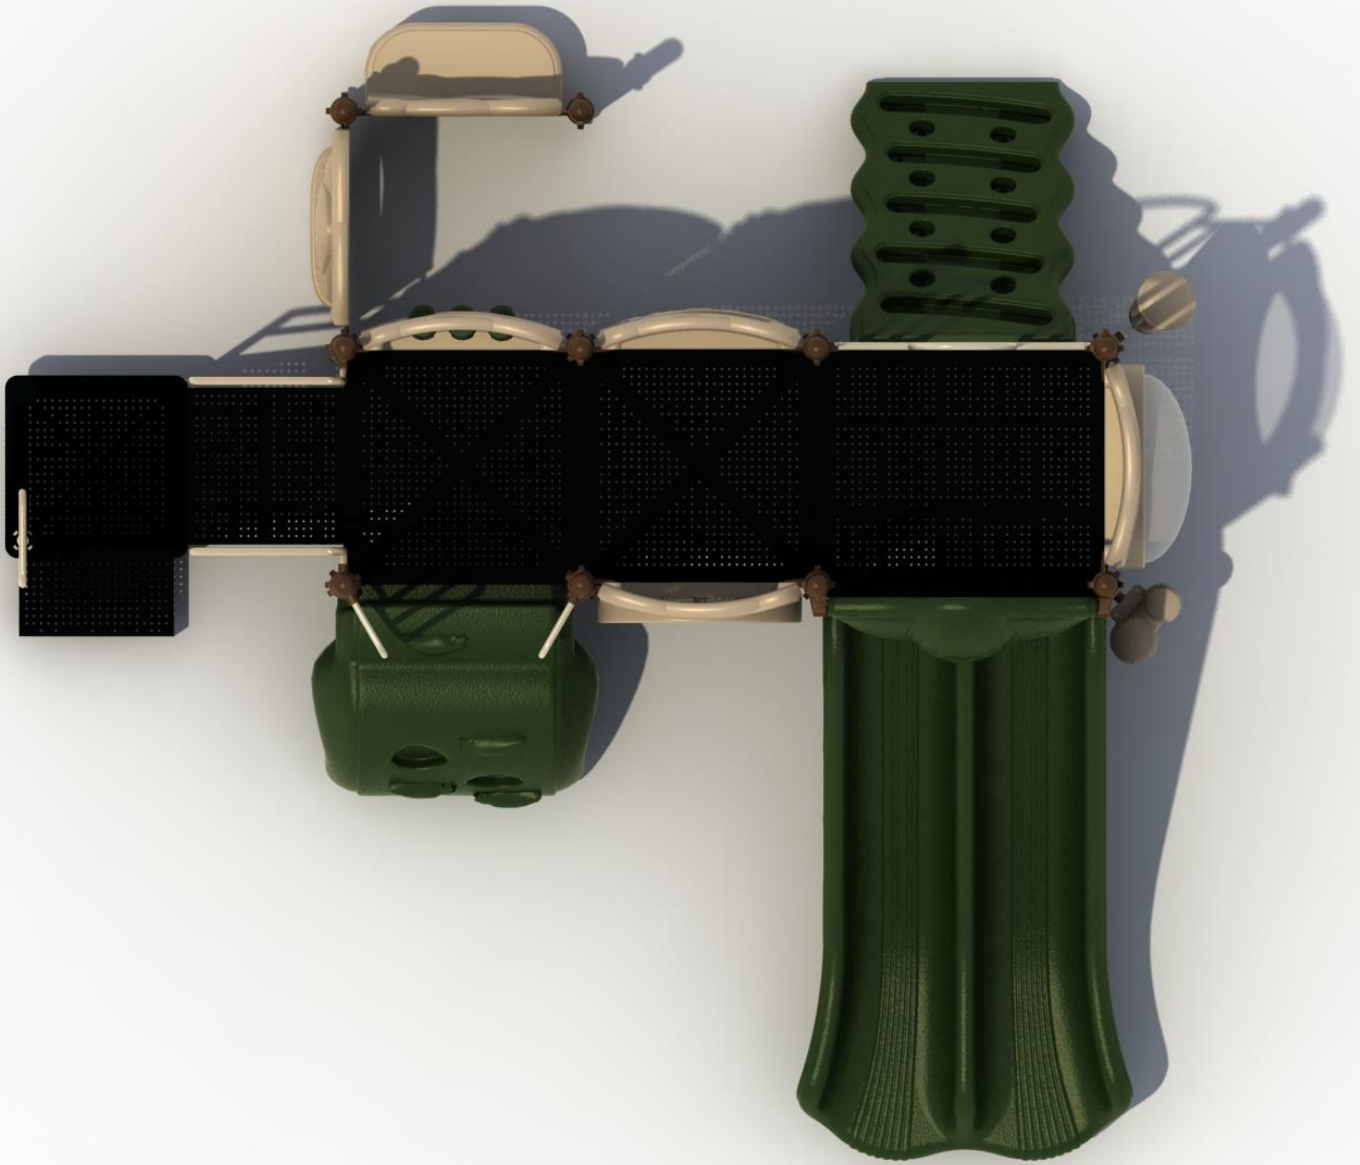

Use Zone: 28ft x 27ft

Fall Height: 4 Feet

ADA Access: Yes

Age Group: 2-5

Occupancy: 20-24

Free Shipping!

COMPONENT: Floating Tunnel
Tower / Frod Pad Challenge Ladder
/ Ring Swing Challenge Ladder /
Cylinder Spinner / Boulder Climber
/ Single Sectional Slide / Cargo
Climber / Climber / Climber / Crab
Pods / Saddle Slide / Cylinder
Spinner

Notes:

This play structure design meets ADA accessibility guidelines established in ASTM-1487 and CPSC guidelines. All playground equipment should be installed over ADA accessible safety surfacing

Critical Fall Height: **48"**

Structure Size: **15'10" x 14'5" x 10'7"**

Use Zone: **27'10" x 26'5"**

Surface Area: **730 sq ft**

Child Capacity:

Age Range: **2-5**

Post Diameter: **3.5"**

Weight: **1148 LBS**

Color Information:

Posts: **Brown** Metal Rails: **Tan**

Decks: **Brown** Roofs: **None**

Slides: |

Climber:

COLOR SCHEMES

FOREST- NATURAL

- Brown - Posts
- Dark Green - Plastic
- Tan - Plastic
- Tan - Metal Accessories

ISLAND FUN