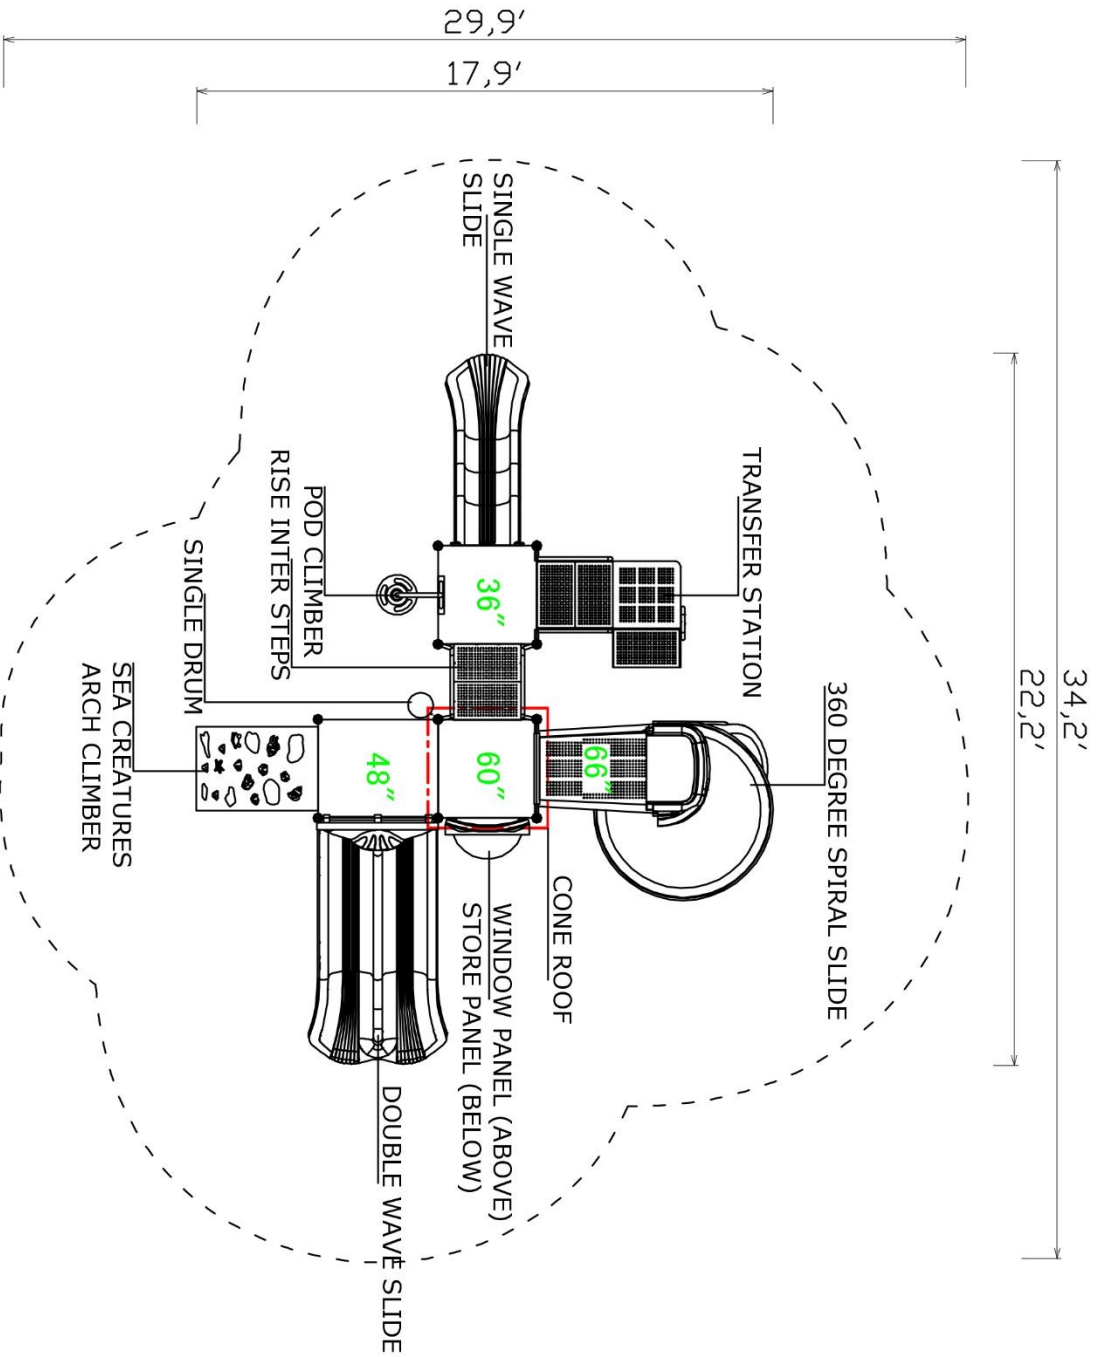

**Use Zone: 35ft x 30ft**

**Fall Height: 5.5 Feet**

**ADA Access: Yes**

**Age Group: 2-12**

**Occupancy: 20-24**

**Free Shipping!**

**COMPONENT:** Floating Tunnel  
Tower / Frod Pad Challenge Ladder  
/ Ring Swing Challenge Ladder /  
Cylinder Spinner / Boulder Climber  
/ Single Sectional Slide / Cargo  
Climber / Climber / Climber / Crab  
Pods / Saddle Slide / Cylinder  
Spinner

**Notes:**

This play structure design meets ADA accessibility guidelines established in ASTM-1487 and CPSC guidelines. All playground equipment should be installed over ADA accessible safety surfacing

**Critical Fall Height:** 66"

**Structure Size:** 22'2" x 17'9" x 13'1"

**Use Zone:** 34'2" x 29'9"

**Surface Area:** 1020 sq ft

**Child Capacity:** 28-32

**Age Range:** 2-12

**Post Diameter:** 3.5"

**Weight:** 1895 LBS

**Color Information:**