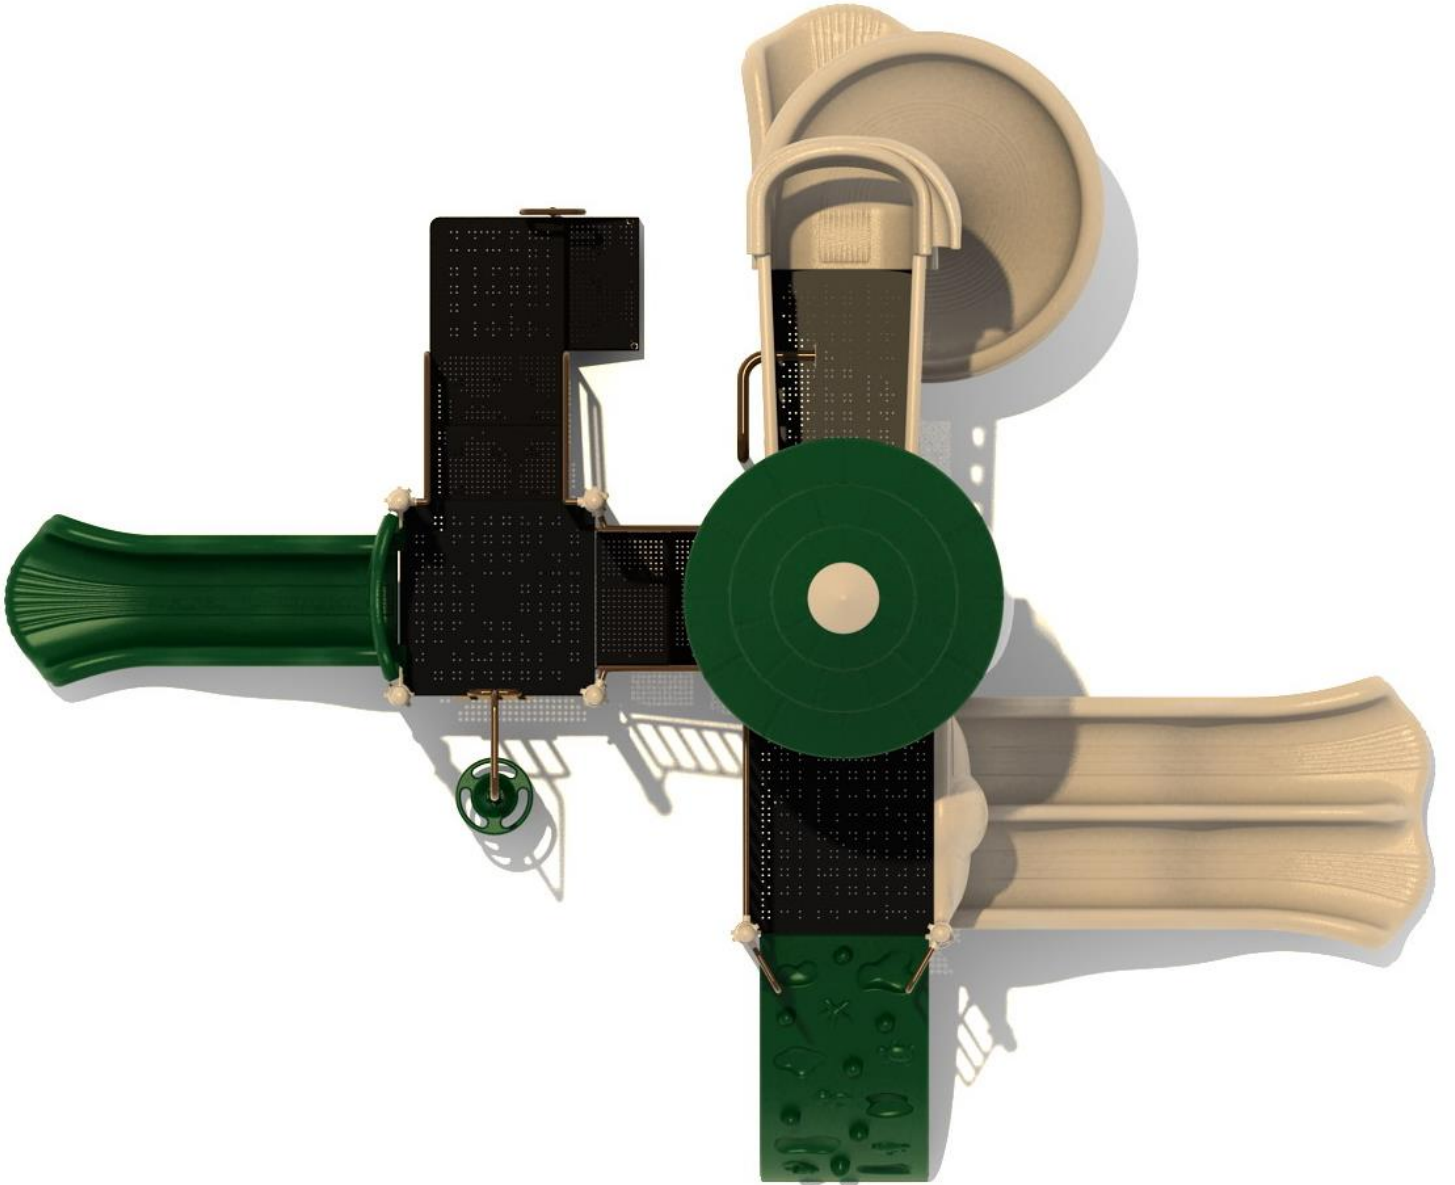

**Use Zone: 35ft x 30ft**

**Fall Height: 5.5 Feet**

**ADA Access: Yes**

**Age Group: 2-12**

**Occupancy: 20-24**

**Free Shipping!**

**COMPONENT:** Floating Tunnel  
Tower / Frod Pad Challenge Ladder  
/ Ring Swing Challenge Ladder /  
Cylinder Spinner / Boulder Climber  
/ Single Sectional Slide / Cargo  
Climber / Climber / Climber / Crab  
Pods / Saddle Slide / Cylinder  
Spinner

**Notes:**

This play structure design meets ADA accessibility guidelines established in ASTM-1487 and CPSC guidelines. All playground equipment should be installed over ADA accessible safety surfacing

**Critical Fall Height:** 66"

**Structure Size:** 22'2" x 17'9" x 13'1"

**Use Zone:** 34'2" x 29'9"

**Surface Area:** 1020 sq ft

**Child Capacity:** 28-32

**Age Range:** 2-12

**Post Diameter:** 3.5"

**Weight:** 1895 LBS

**Color Information:**