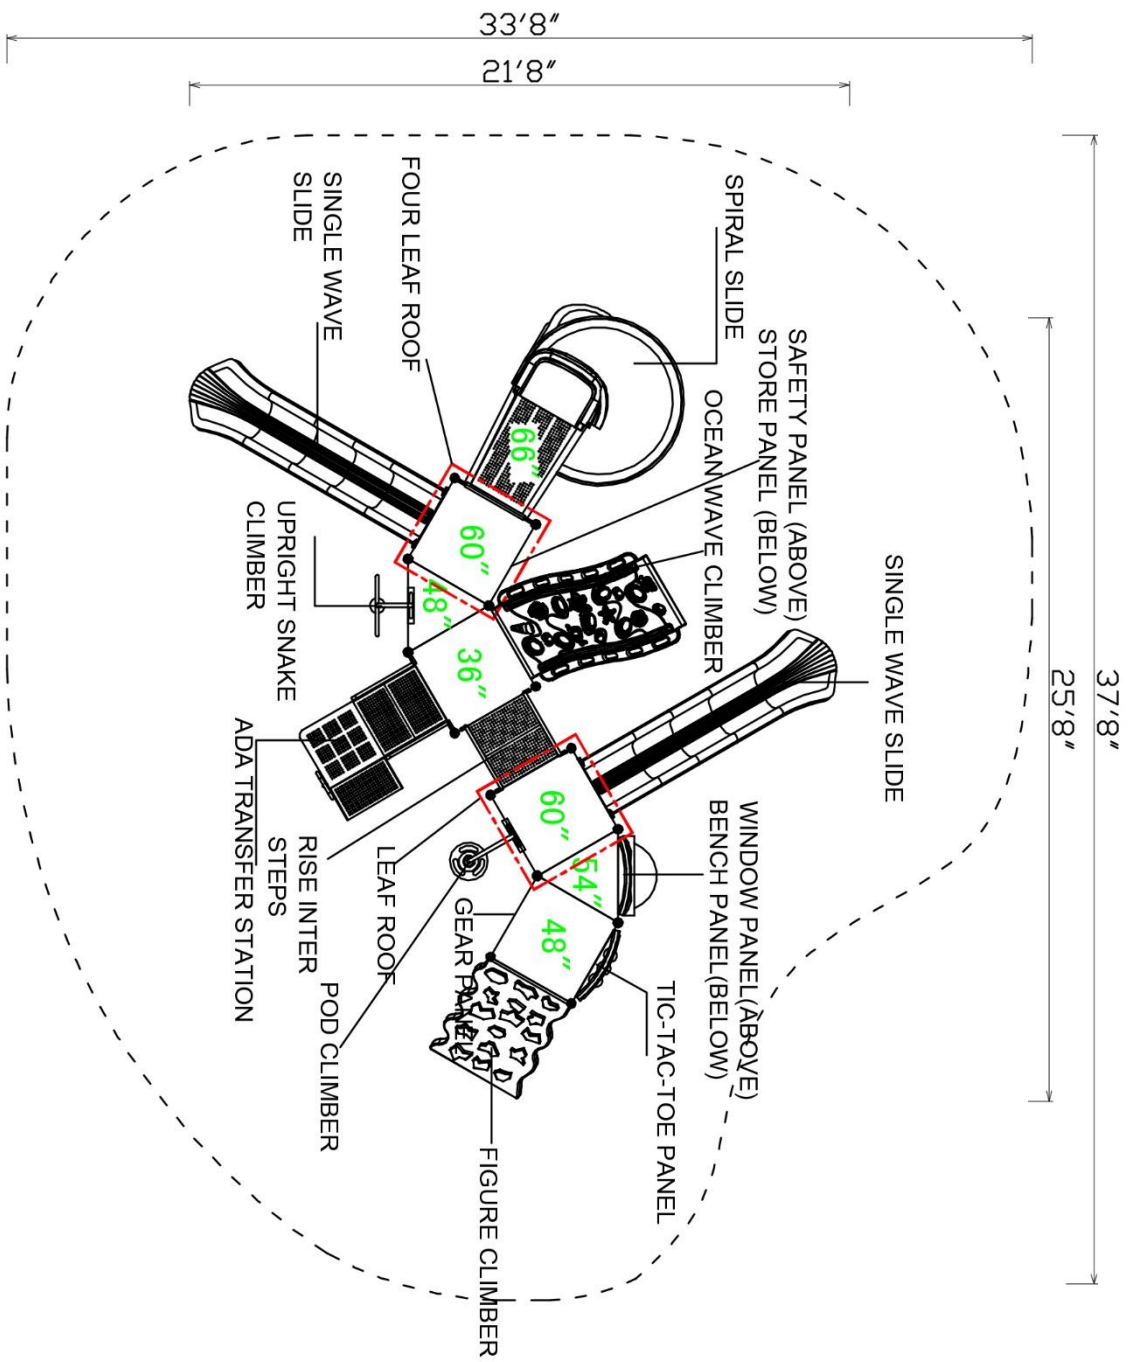

Use Zone: 39ft x 34ft

Fall Height: 5.5 Feet

ADA Access: Yes

Age Group: 5-12

Occupancy: 30-34

Free Shipping!

COMPONENT: Floating Tunnel
Tower / Frod Pad Challenge Ladder
/ Ring Swing Challenge Ladder /
Cylinder Spinner / Boulder Climber
/ Single Sectional Slide / Cargo
Climber / Climber / Climber / Crab
Pods / Saddle Slide / Cylinder
Spinner

Notes:

This play structure design meets ADA accessibility guidelines established in ASTM-1487 and CPSC guidelines. All playground equipment should be installed over ADA accessible safety surfacing

Critical Fall Height: **66"**

Structure Size: **25'8" x 21'8" x 12'6"**

Use Zone: **37'8" x 33'8"**

Surface Area: **1292 sq ft**

Child Capacity:

Age Range: **5-12**

Post Diameter: **3.5"**

Weight: **2513 LBS**

Color Information:

RED RIVER – PRIMARY

- Sunglow Yellow - Posts
- Pacific Blue - Plastic
- Primary Red - Plastic
- Pacific Blue - Metal Accessories

Post & Metal

Double Color Polyethylene

.75-inch

.48-inch

.24-inch

Single Color Polyethylene