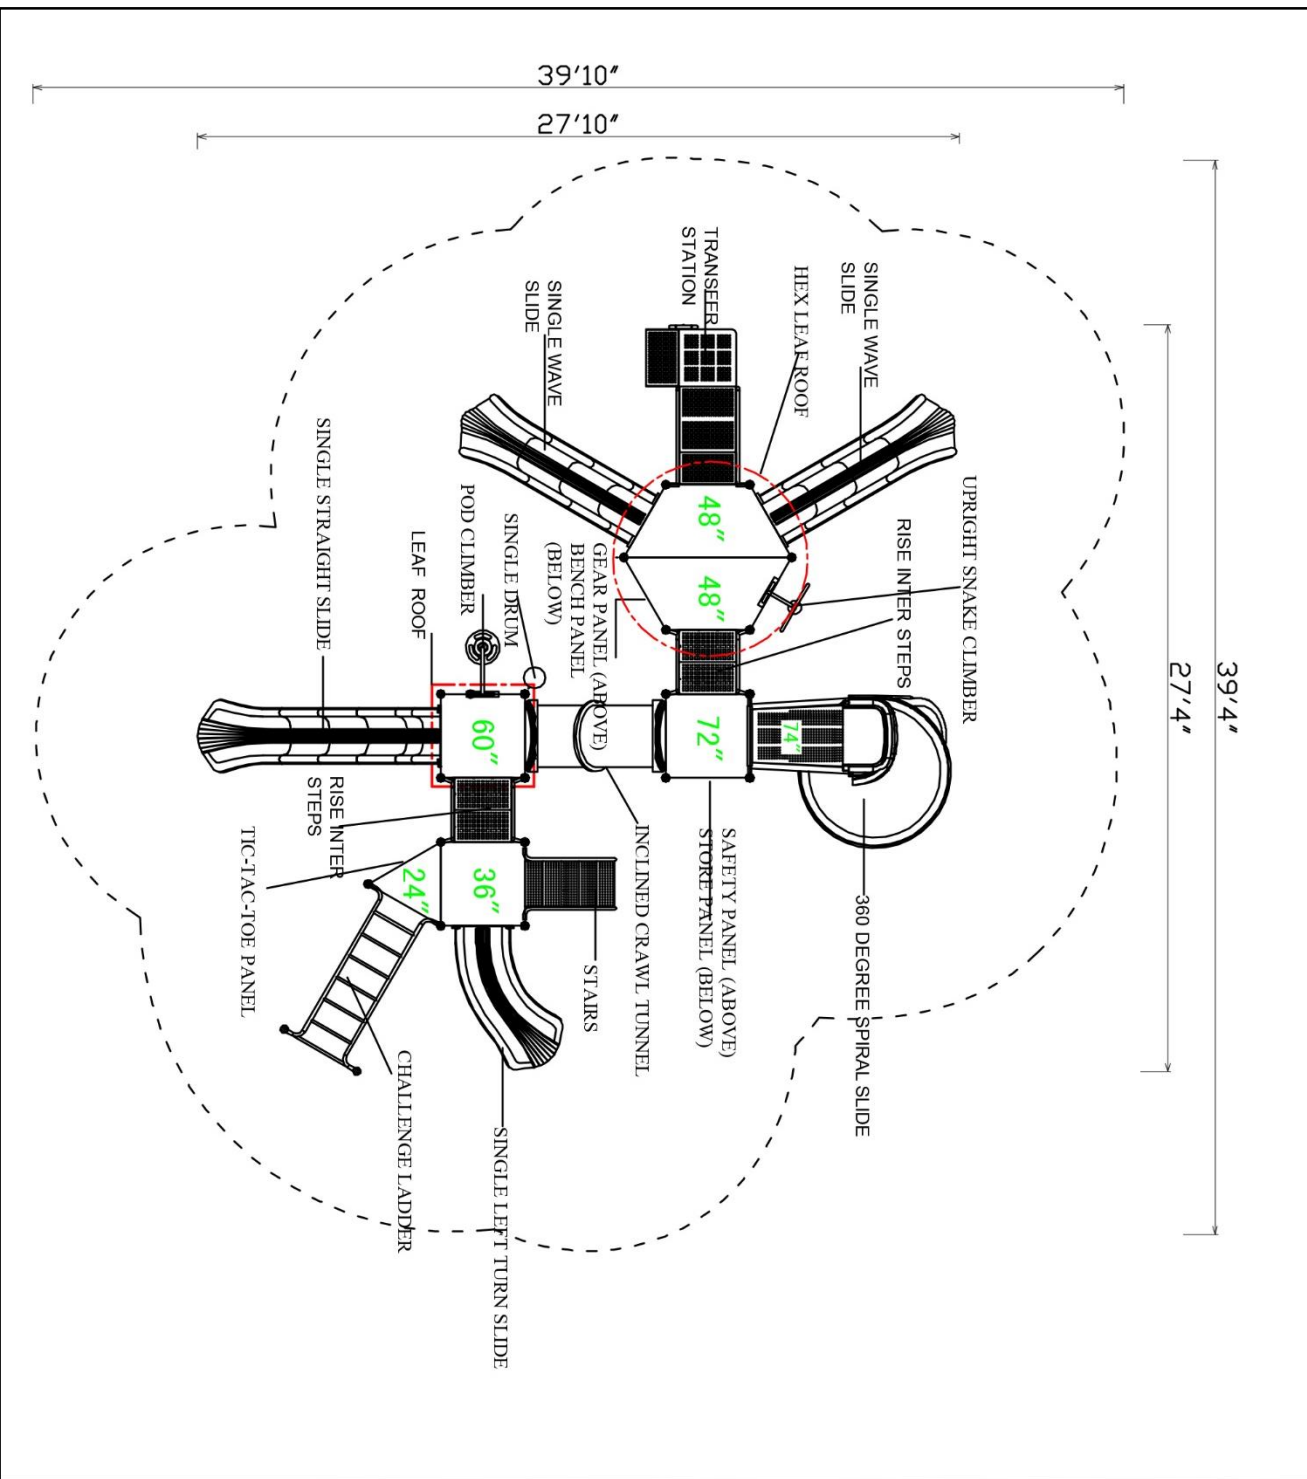

Use Zone: 41ft x 40ft

Fall Height: 7 Feet

ADA Access: Yes

Age Group: 5-12

Occupancy: 42-46

Free Shipping!

COMPONENT: Floating Tunnel
Tower / Frod Pad Challenge Ladder
/Ring Swing Challenge Ladder /
Cylinder Spinner / Boulder Climber
/ Single Sectional Slide / Cargo
Climber / Climber / Climber / Crab
Pods / Saddle Slide / Cylinder
Spinner

39'4"
27'4"

Notes:

This play structure design meets ADA accessibility guidelines established in ASTM-1487 and CPSC guidelines. All playground equipment should be installed over ADA accessible safety surfacing

Critical Fall Height: 84"

Structure Size: 27'4" x 27'10" x 13'2"

Use Zone: 39'4" x 39'10"

Surface Area: 1560 sq ft

Child Capacity:

Age Range: 5-12

Post Diameter: 3.5"

Weight: 3276 LBS