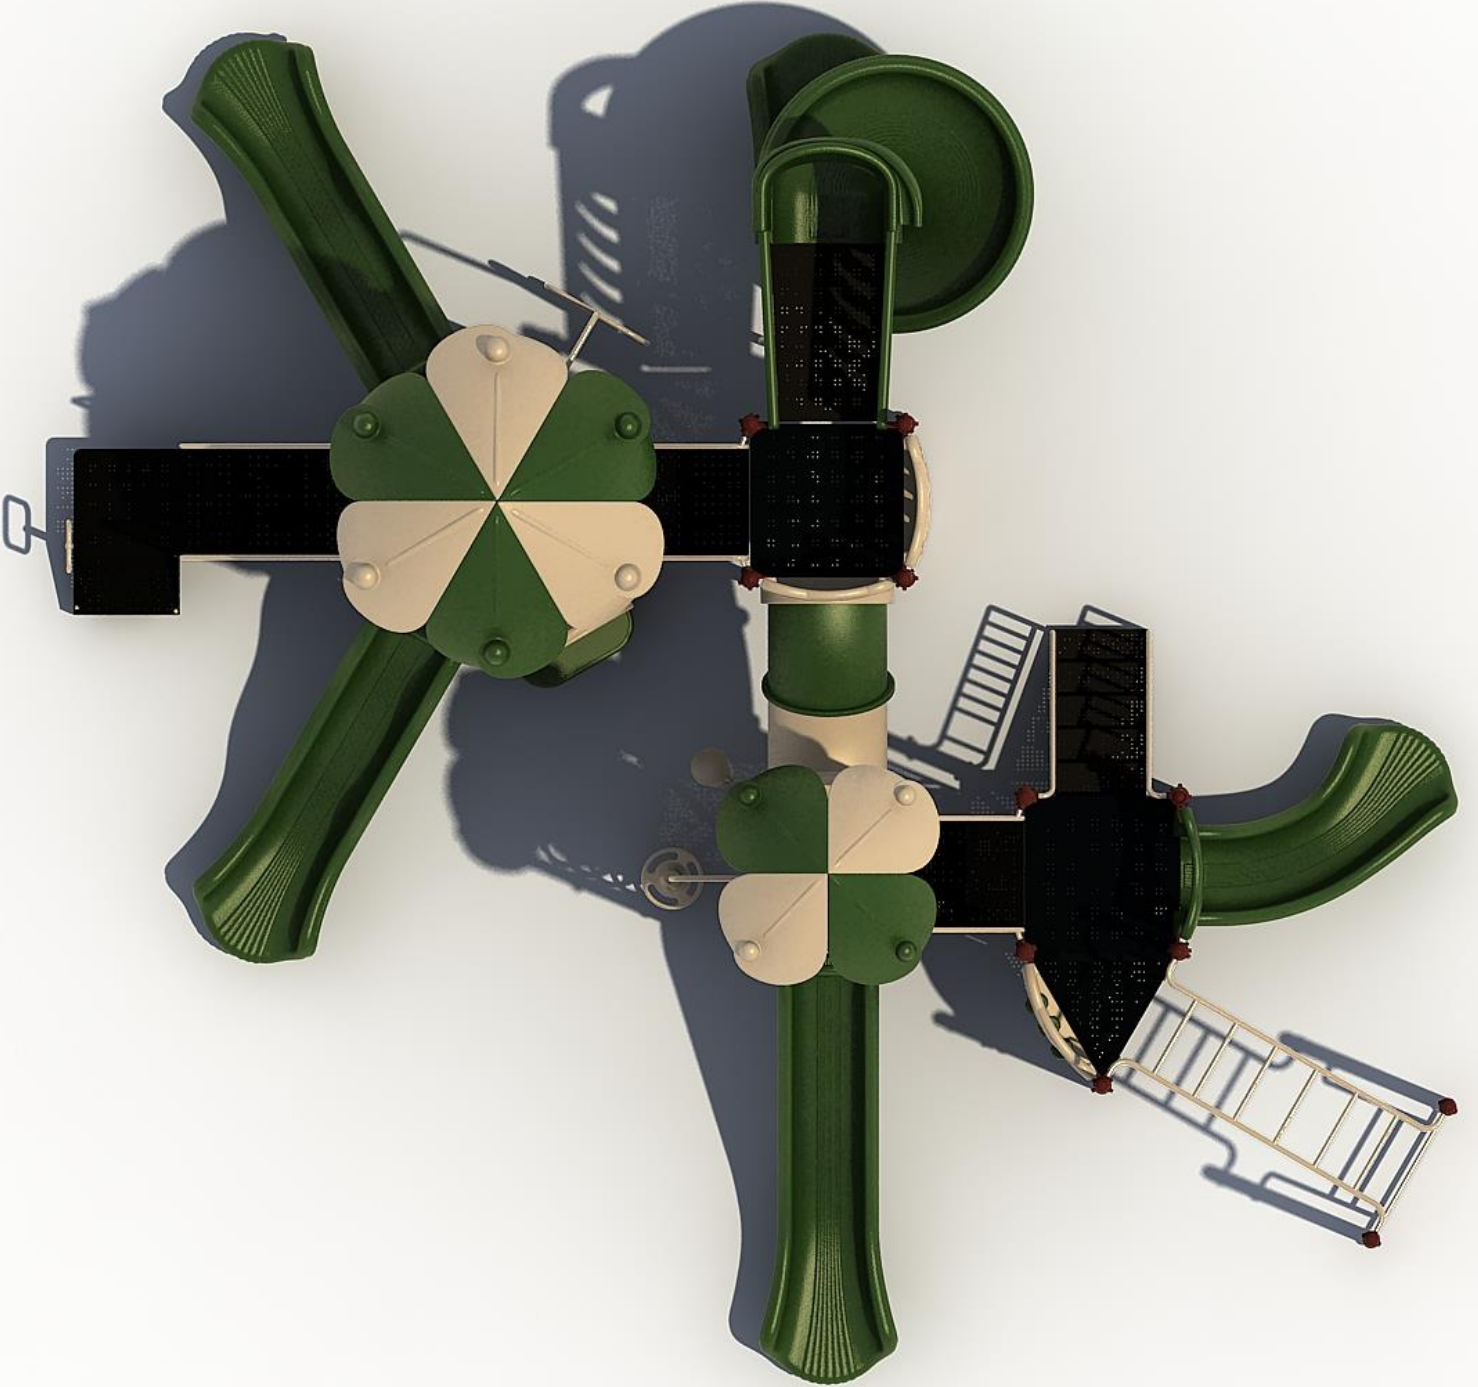

Use Zone: 41ft x 40ft

Fall Height: 7 Feet

ADA Access: Yes

Age Group: 5-12

Occupancy: 42-46

Free Shipping!

COMPONENT: Floating Tunnel
Tower / Frod Pad Challenge Ladder
/Ring Swing Challenge Ladder /
Cylinder Spinner / Boulder Climber
/ Single Sectional Slide / Cargo
Climber / Climber / Climber / Crab
Pods / Saddle Slide / Cylinder
Spinner

39'4"
27'4"

Notes:

This play structure design meets ADA accessibility guidelines established in ASTM-1487 and CPSC guidelines. All playground equipment should be installed over ADA accessible safety surfacing

Critical Fall Height: 84"

Structure Size: 27'4" x 27'10" x 13'2"

Use Zone: 39'4" x 39'10"

Surface Area: 1560 sq ft

Child Capacity:

Age Range: 5-12

Post Diameter: 3.5"

Weight: 3276 LBS

Color Information:

Posts: Brown Metal Rails: Tan

Decks: Brown Roofs:

Slides: Climbers: None

Panels:

COLOR SCHEMES

FOREST- NATURAL

- Brown - Posts
- Dark Green - Plastic
- Tan - Plastic
- Tan - Metal Accessories