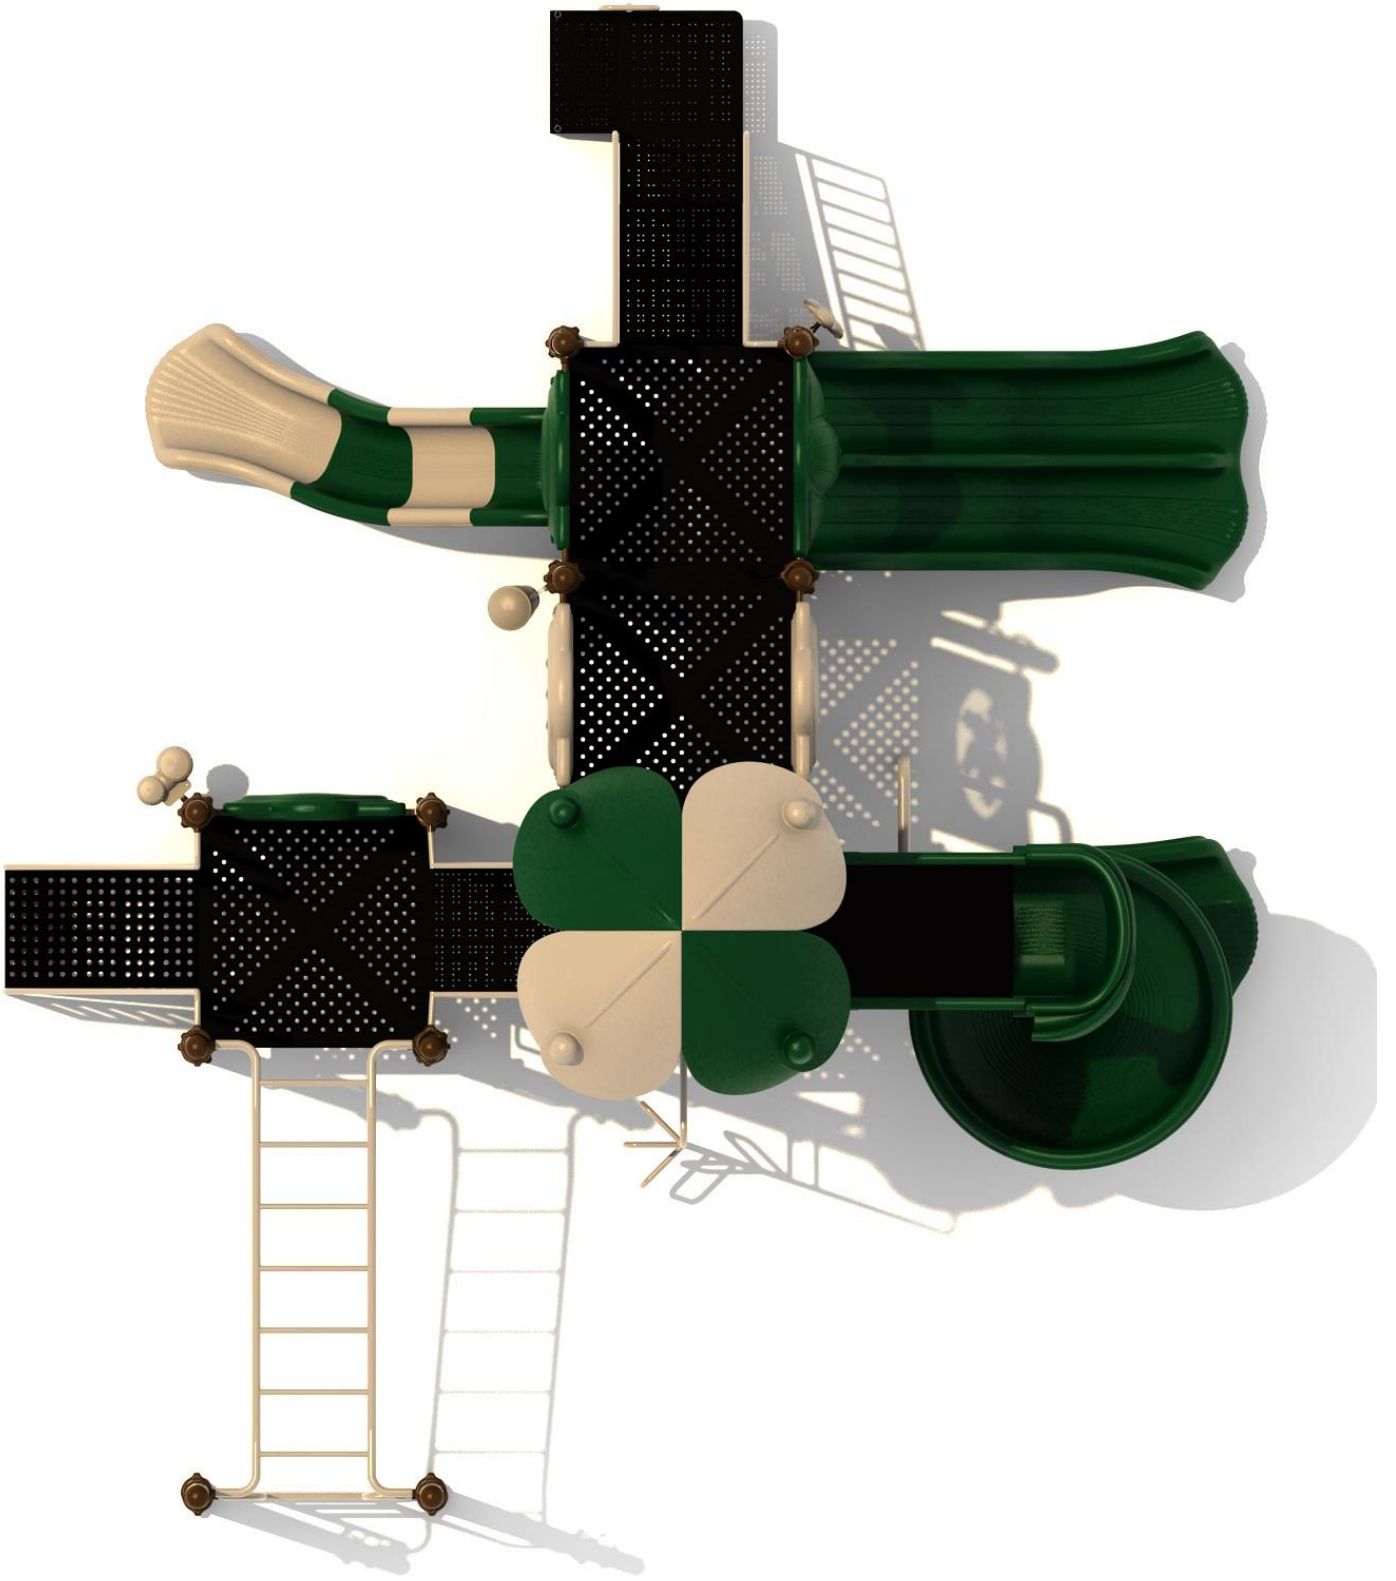

Use Zone: 45ft x 37ft

Age Group: 5-12 years

Occupancy: 44 to 48

Free Shipping!

COMPONENT: Floating Tunnel
Tower / Frog Pad Challenge Ladder
/ Ring Swing Challenge Ladder /
Cylinder Spinner / Boulder Climber
/ Single Sectional Slide / Cargo
Climber / Climber / Climber / Crab
Pods / Saddle Slide / Cylinder
Spinner

33'8"

21'8"

37'7"

25'7"

TRANSFER STATION

DOUBLE WAVE SLIDE

GEAR PANEL

SPIRAL SLIDE

SPIRAL CLIMBER

48"

60"

60"

36"

SINGLE RIGHT
TURN SECTIONAL
SLIDE

SINGLE DRUM

SHAPES
PANEL

TIC-TAC-TOE PANEL

BONGO

STAIRS

RISE INTER STEPS

RISE CHALLENGE LADDER

COLOR SCHEMES

FOREST- NATURAL

- Brown - Posts
- Dark Green - Plastic
- Tan - Plastic
- Tan - Metal Accessories