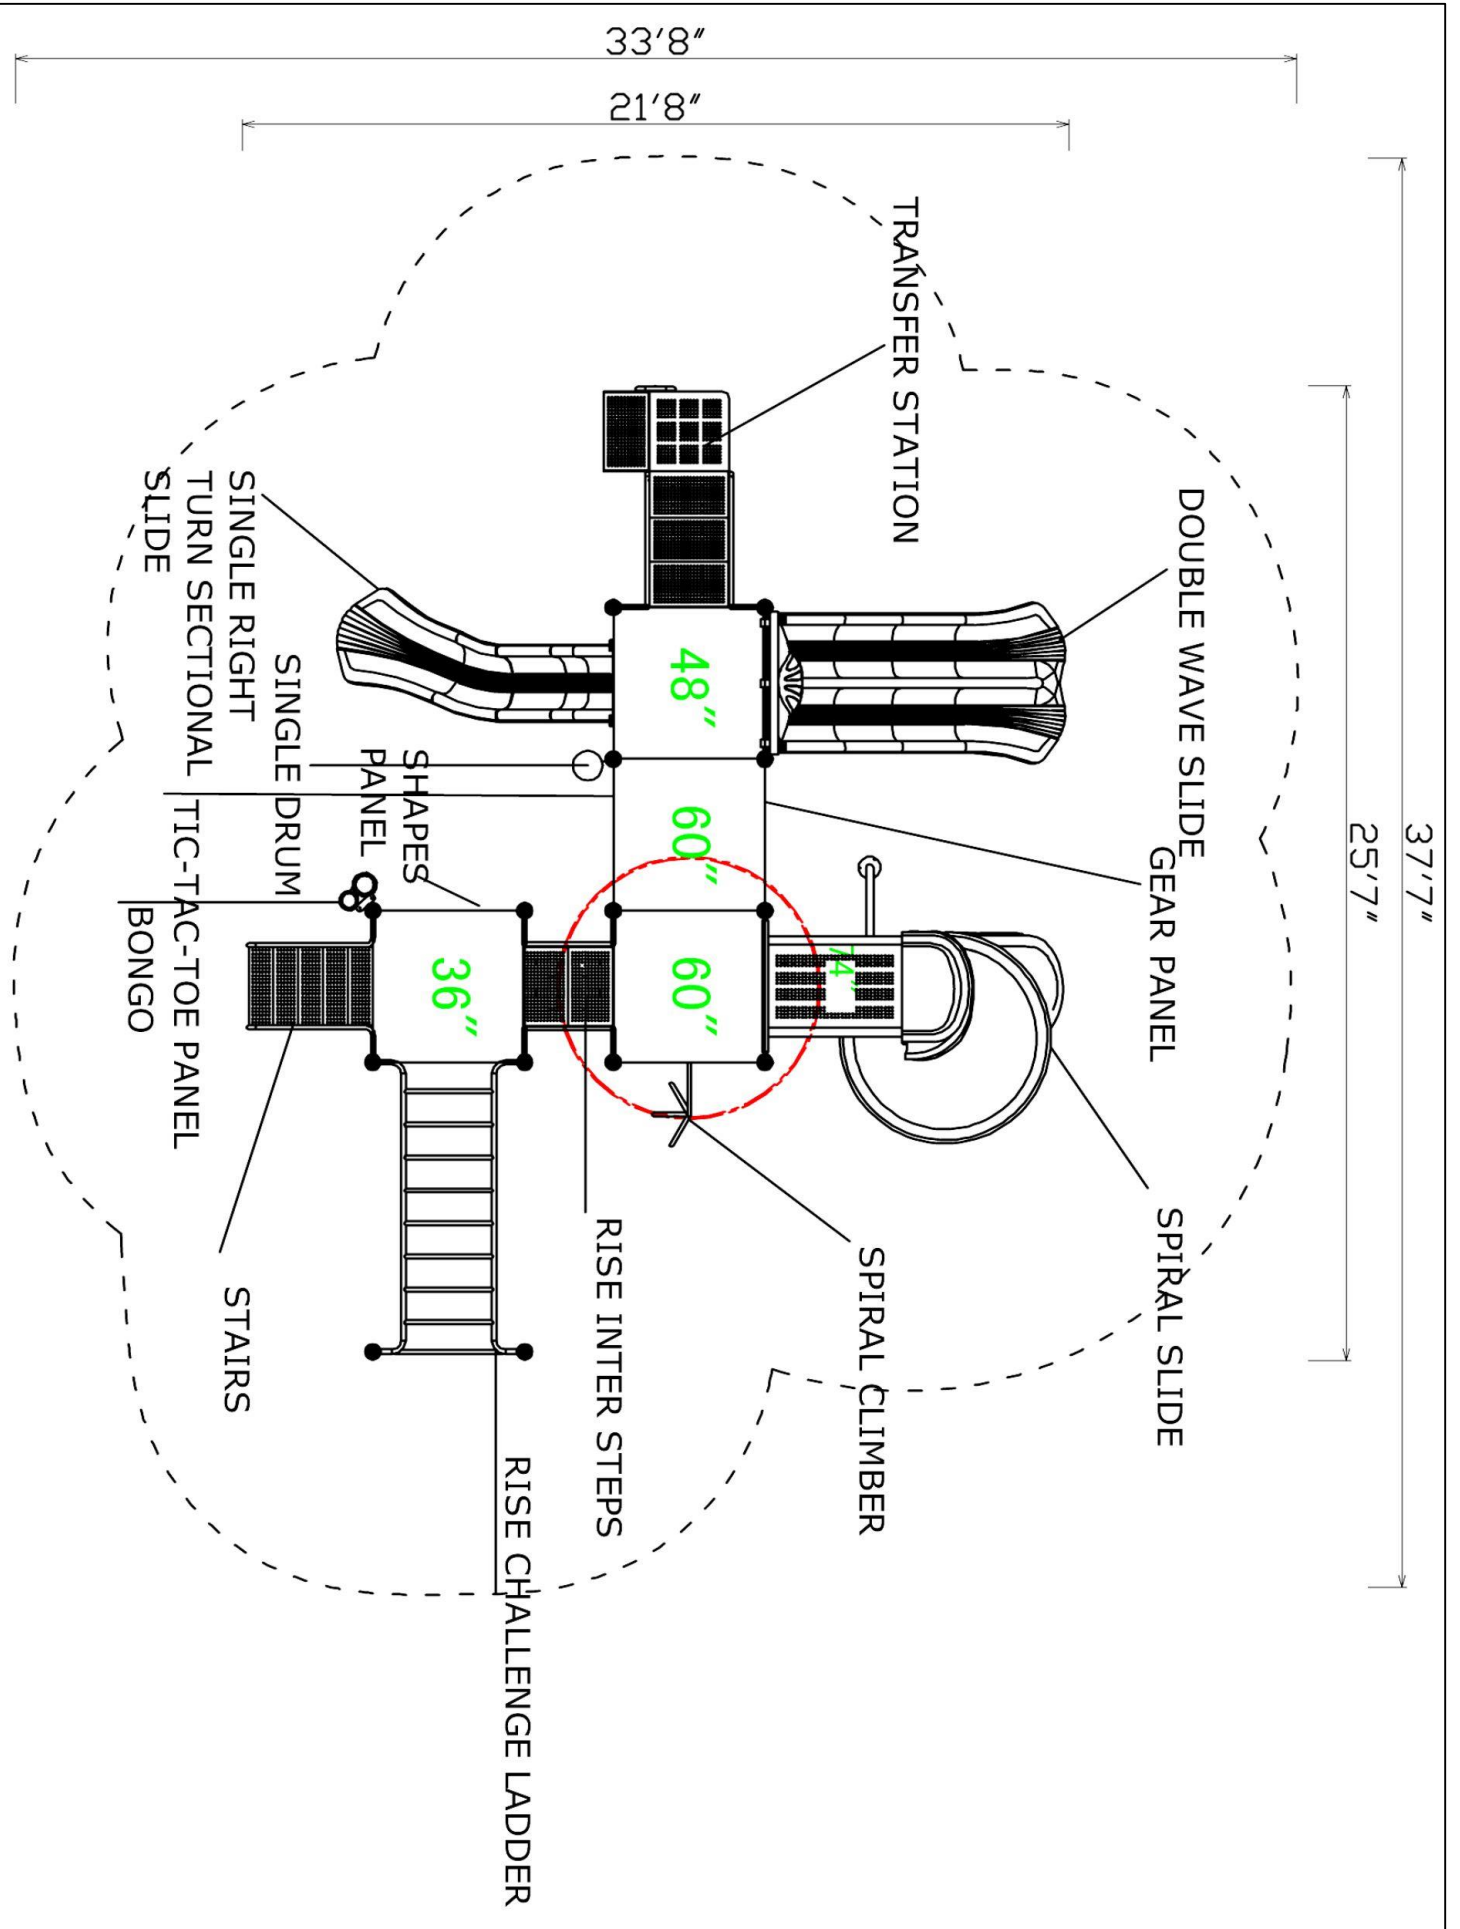

Use Zone: 45ft x 37ft

Age Group: 5-12 years

Occupancy: 44 to 48

Free Shipping!

COMPONENT: Floating Tunnel
Tower / Frog Pad Challenge Ladder
/ Ring Swing Challenge Ladder /
Cylinder Spinner / Boulder Climber
/ Single Sectional Slide / Cargo
Climber / Climber / Climber / Crab
Pods / Saddle Slide / Cylinder
Spinner

33'8"

21'8"

37'7"

25'7"

TRANSFER STATION

DOUBLE WAVE SLIDE

GEAR PANEL

SPIRAL SLIDE

SPIRAL CLIMBER

48"

60"

60"

36"

SINGLE RIGHT
TURN SECTIONAL
SLIDE

SINGLE DRUM

SHAPES
PANEL