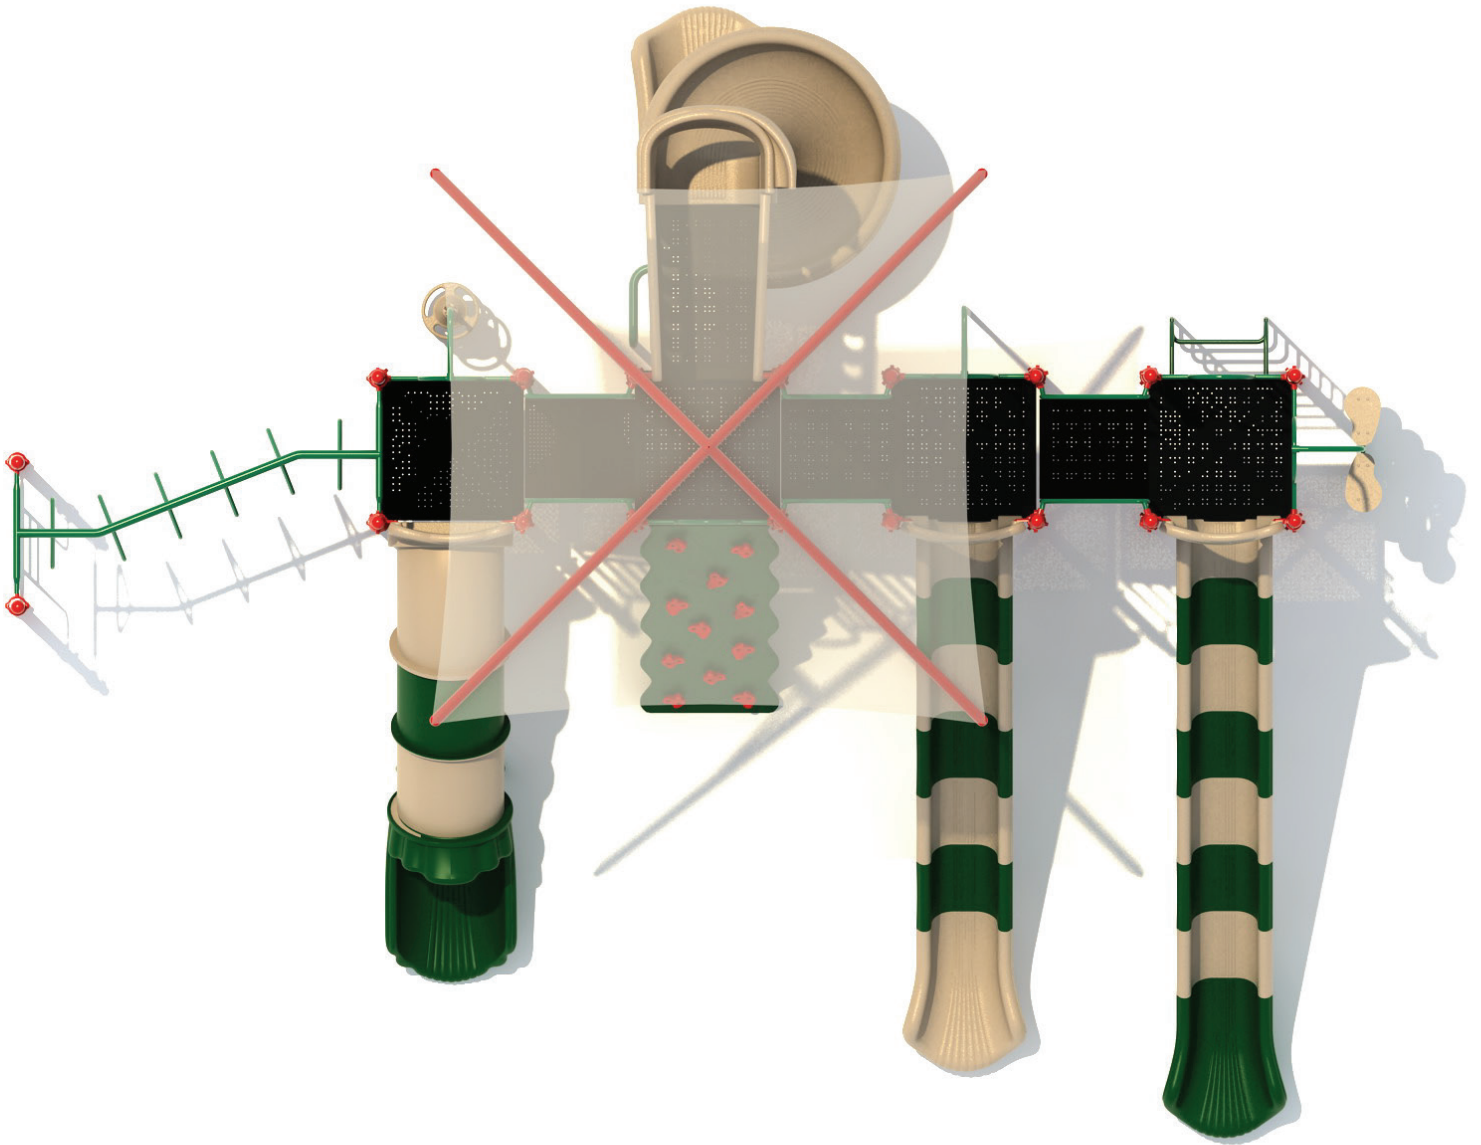

Use Zone: 42' x 39'

Age Group: 5-12

Occupancy: 32-36

Free Shipping!

**COMPONENTS:** Pod Climber / Single Straight Slide / Transfer Station / Gear Panel (Above) / Fun with Bugs Panel (Below) / Vertical Climber / Racing Game Panel / Shade / Single Right Turn Slide

Compliance:  
 This play structure has been designed to meet the safety requirements established in:  
 – 2010 ADA Standard  
 – ASTM F1487  
 – CPSC Pub #325  
 when the play structure is installed over a properly maintained surfacing material which is in compliance with:  
 – ASTM F1292  
 – ASTM F1951  
 and is appropriate for the

Grace Church  
 Messinger

Drawing No: KP-32888  
 Date: 20/05/2020  
 Scale: To Fit

Structure: 29'-1" X 23'-6" X 16'-8"  
 Recommended Size: 41'-6" X 38'-4"  
 Use Zone: 1638 Sq Ft  
 Area:

HDDS: 8'  
 Age Group: 5-12  
 Capacity: 32-36