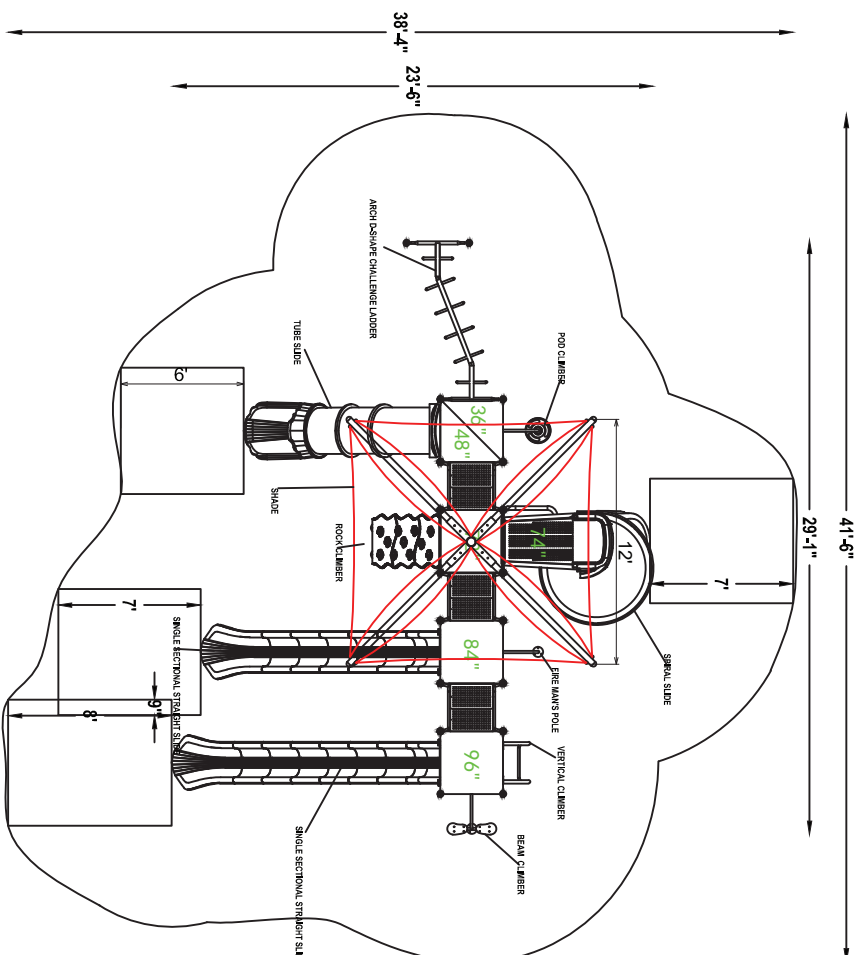

Use Zone: 42' x 39'

Age Group: 5-12

Occupancy: 32-36

Free Shipping!

**COMPONENTS:** Pod Climber / Single Straight Slide / Transfer Station / Gear Panel (Above) / Fun with Bugs Panel (Below) / Vertical Climber / Racing Game Panel / Shade / Single Right Turn Slide

Compliance:  
 This play structure has been designed to meet the safety requirements established in:  
 – 2010 ADA Standard  
 – ASTM F1487  
 – CPSC Pub #325  
 when the play structure is installed over a properly maintained surfacing material which is in compliance with:  
 – ASTM F1292  
 – ASTM F1951  
 and is appropriate for the

Grace Church  
 Messinger

Drawing No: KP-32888  
 Date: 20/05/2020  
 Scale: To Fit

Structure: 29'-1" X 23'-6" X 16'-8"  
 Recommended Size: 41'-6" X 38'-4"  
 Use Zone: 1638 Sq Ft  
 Area:

HDDS: 8'  
 Age Group: 5-12  
 Capacity: 32-36