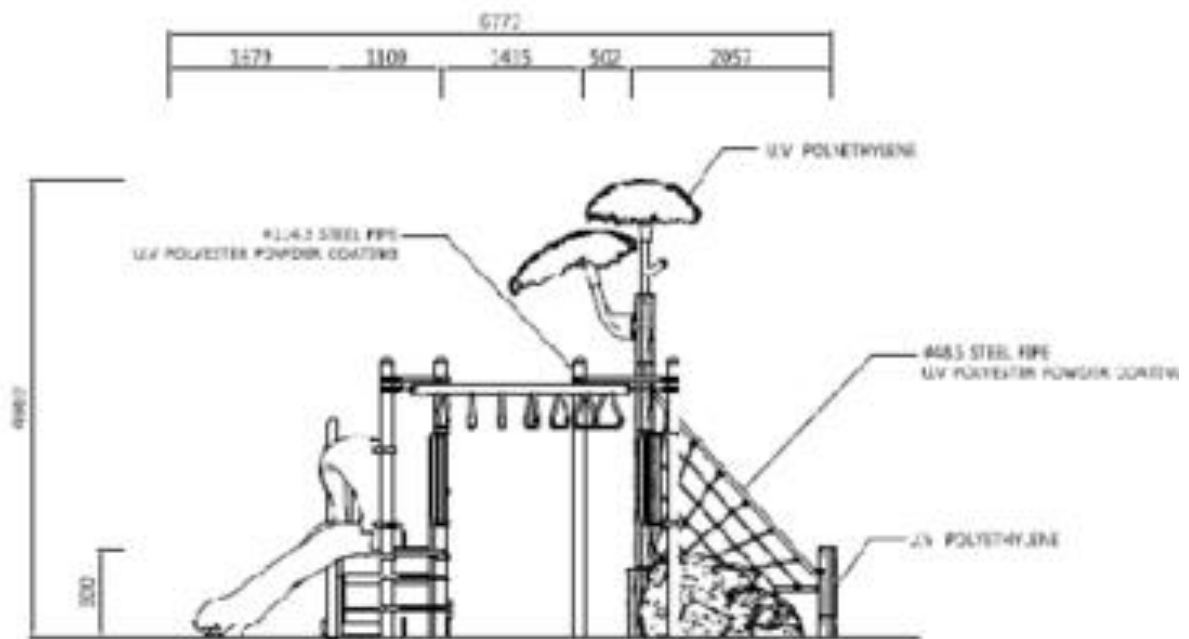

Use Zone: 34' x 26'

Age Group: 2-12

Occupancy: 15-20

Free Shipping!

COMPONENT: Floating Tunnel
Tower / Frod Pad Challenge Ladder
/ Ring Swing Challenge Ladder /
Cylinder Spinner / Boulder Climber
/ Single Sectional Slide / Cargo
Climber / Climber / Climber / Crab
Pods / Saddle Slide / Cylinder
Spinner

Layout Drawing
Scale : none

Footing Drawing
 Scale: none

Right View
 Scale: none

Technical Information

 **PLAYGROUND DEPOT**

WARRANTY

15
years

On all aluminum & steel post component against structural failure by reason of corrosion or deterioration from exposure to weather caused by defects in materials and workmanship.