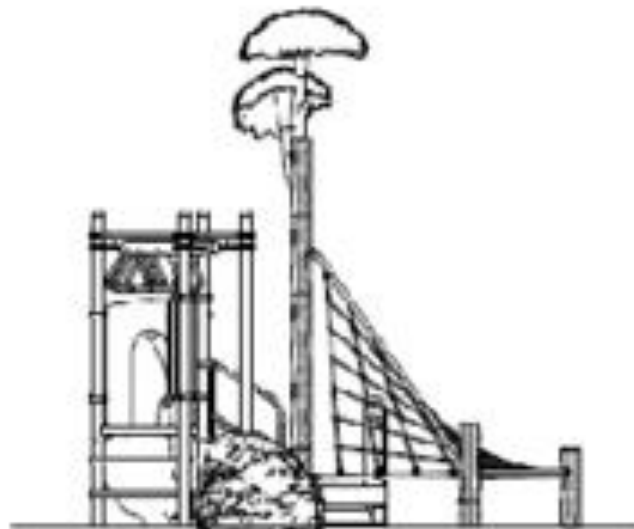

Right View
Scale: none