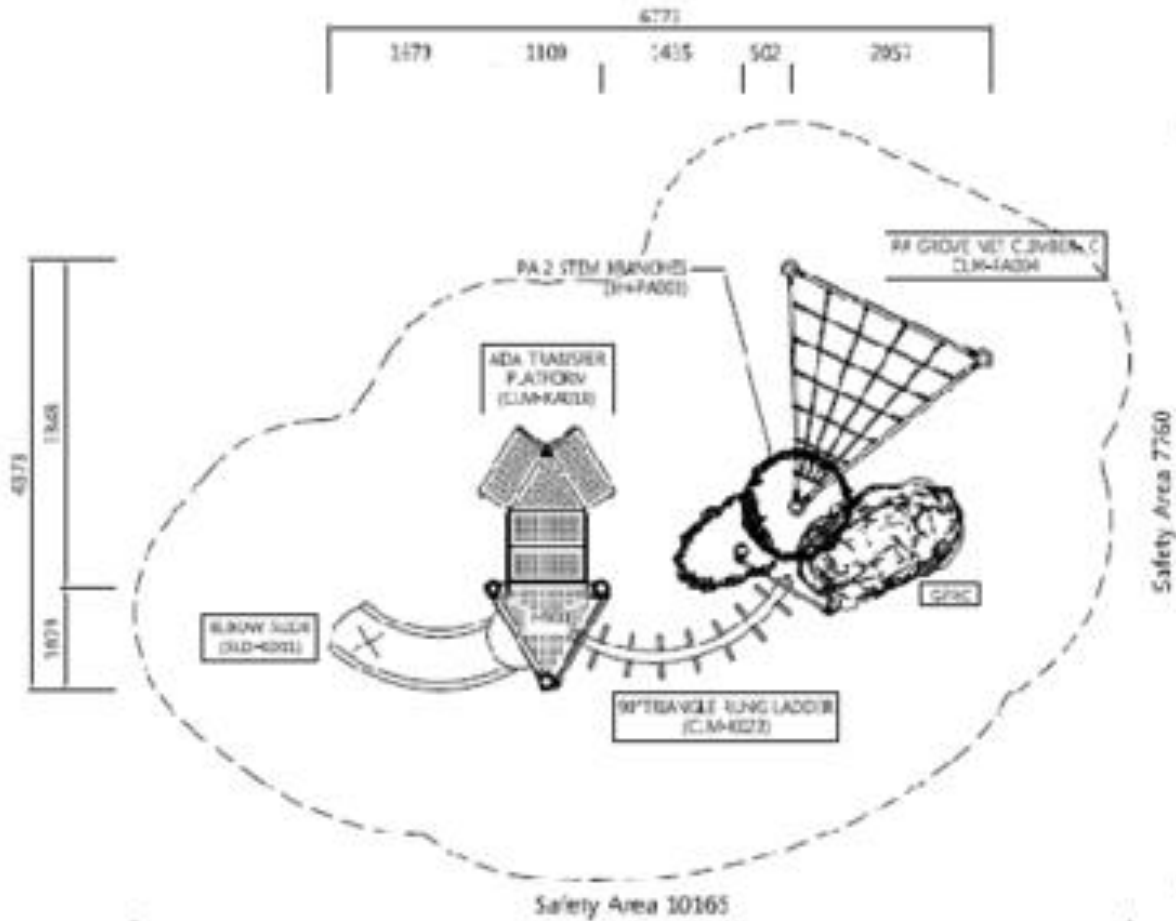

Use Zone: 34' x 26'

Age Group: 2-12

Occupancy: 15-20

Free Shipping!

COMPONENT: Floating Tunnel
Tower / Frod Pad Challenge Ladder
/ Ring Swing Challenge Ladder /
Cylinder Spinner / Boulder Climber
/ Single Sectional Slide / Cargo
Climber / Climber / Climber / Crab
Pods / Saddle Slide / Cylinder
Spinner

Layout Drawing
Scale : none

Footing Drawing
 Scale: none

Right View
 Scale: none

Technical Information

 **PLAYGROUND DEPOT**

WARRANTY

15
years

On all aluminum & steel post component against structural failure by reason of corrosion or deterioration from exposure to weather caused by defects in materials and workmanship.