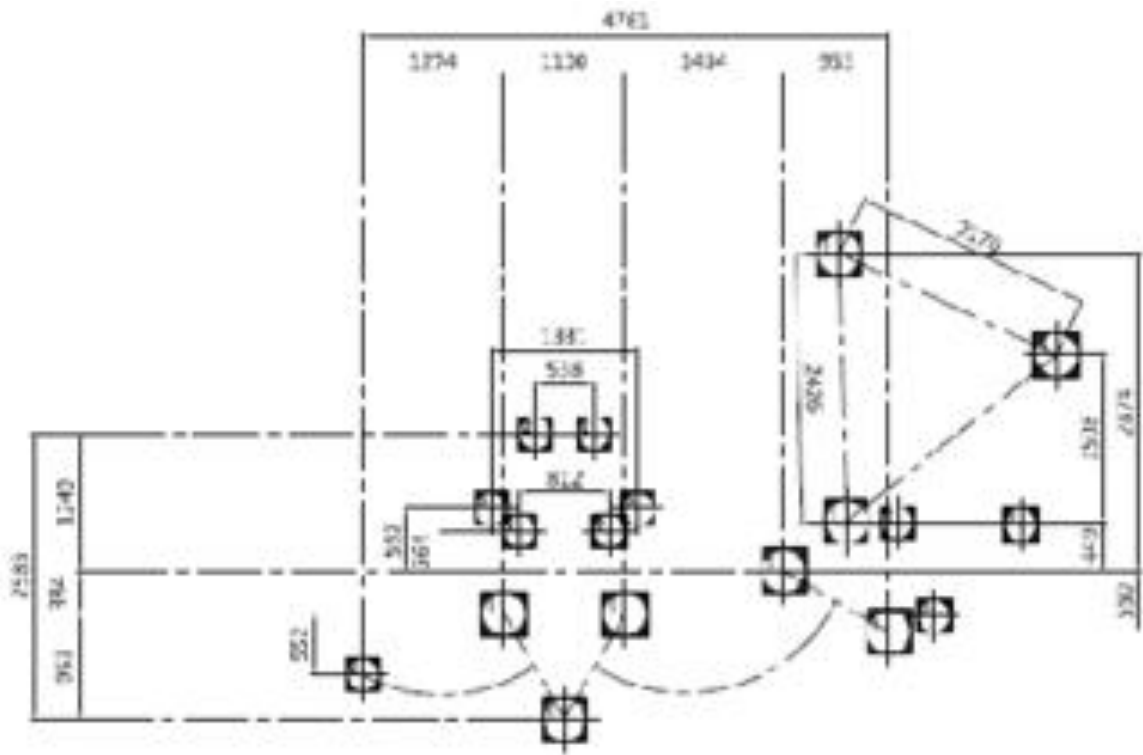

Use Zone: 34' x 26'

Age Group: 2-12

Occupancy: 15-20

Free Shipping!

COMPONENT: Floating Tunnel
Tower / Frod Pad Challenge Ladder
/ Ring Swing Challenge Ladder /
Cylinder Spinner / Boulder Climber
/ Single Sectional Slide / Cargo
Climber / Climber / Climber / Crab
Pods / Saddle Slide / Cylinder
Spinner

Layout Drawing
Scale : none

Footing Drawing
 Scale: none

Right View
 Scale: none

Technical Information

 **PLAYGROUND DEPOT**

WARRANTY

15
years

On all aluminum & steel post component against structural failure by reason of corrosion or deterioration from exposure to weather caused by defects in materials and workmanship.