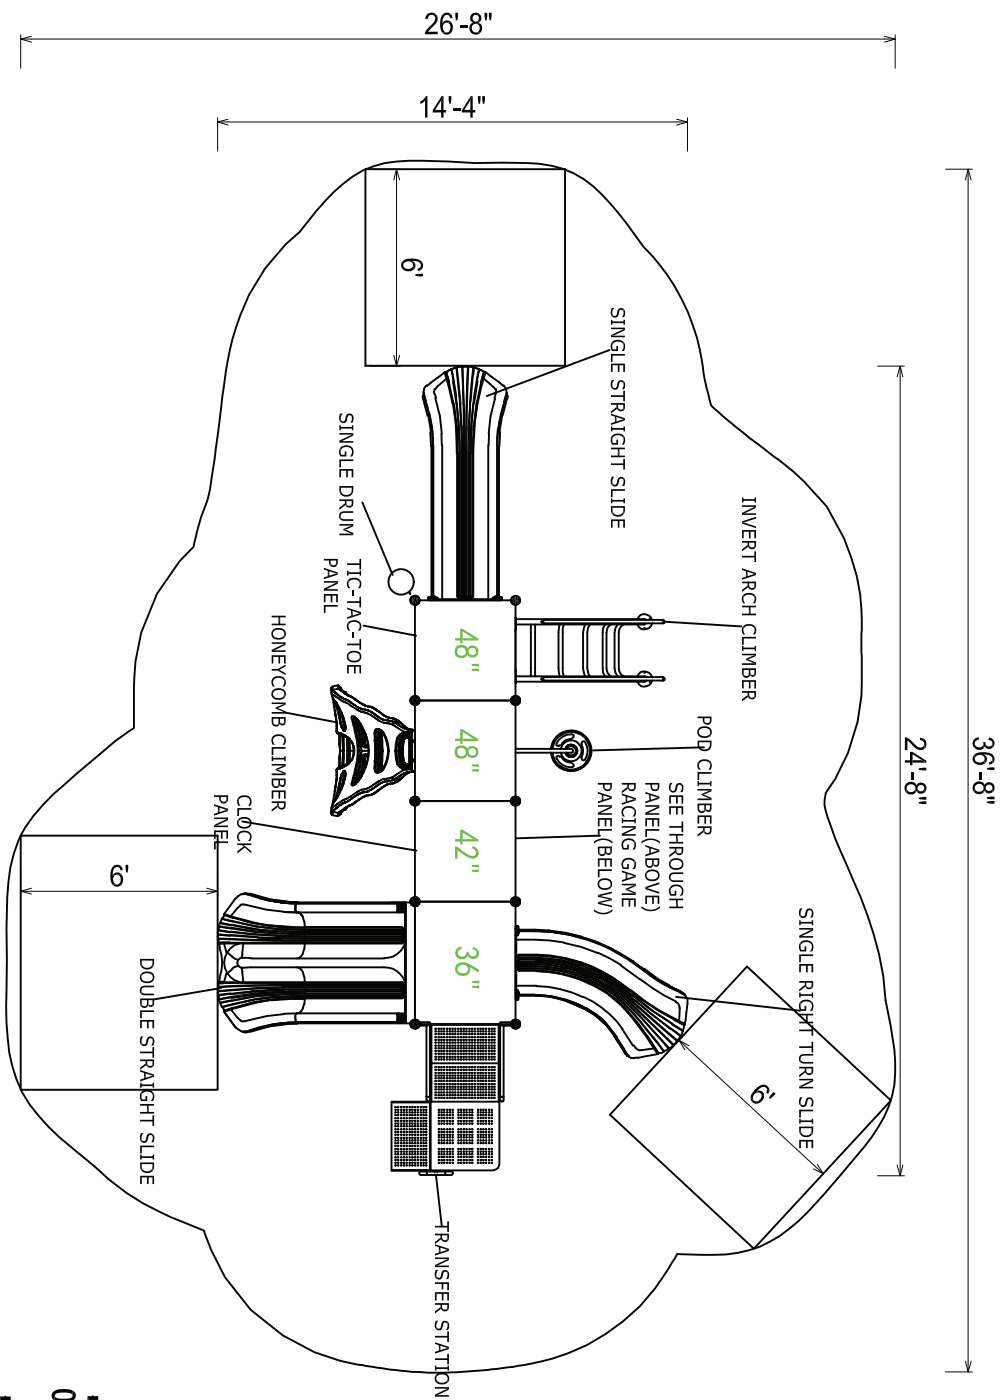

Use Zone: 37' x 27'

Age Group: 2-12

Occupancy: 28-32

Free Shipping!

COMPONENTS: Invert Arch Climber / POD Climber / See Through Panel (Above) / Racing Game Panel (Below) / Single Right Turn Slide / Transfer Station / Double Straight Slide / Clock Panel / Honeycomb Climber / Tic-Tac-Toe Panel / Single Drum / Single Straight Slide

Top View Detail

Compliance:
 This play structure has been designed to meet the safety requirements established in:
 - 2010 ADA Standard
 - ASTM F1487
 - CPSC Pub #325
 when the play structure is installed over a properly maintained surfacing material which is in compliance with:
 - ASTM F1292
 - ASTM F1951
 and is appropriate for the highest designated play surface of the structure.

Clever Kids Climber

Drawing No:	QS-22115	Structure Size:	24'-8"X14'-4"X9'-4"	HDPS:	48"
Date:	21/10/2021	Recommended Use Zone:	36'-8"X26'-8"	Age Group:	2-12
Scale:	To Fit	Surface Area:	999 Sq Ft	Capacity:	28-32
				Weight:	2000 lbs