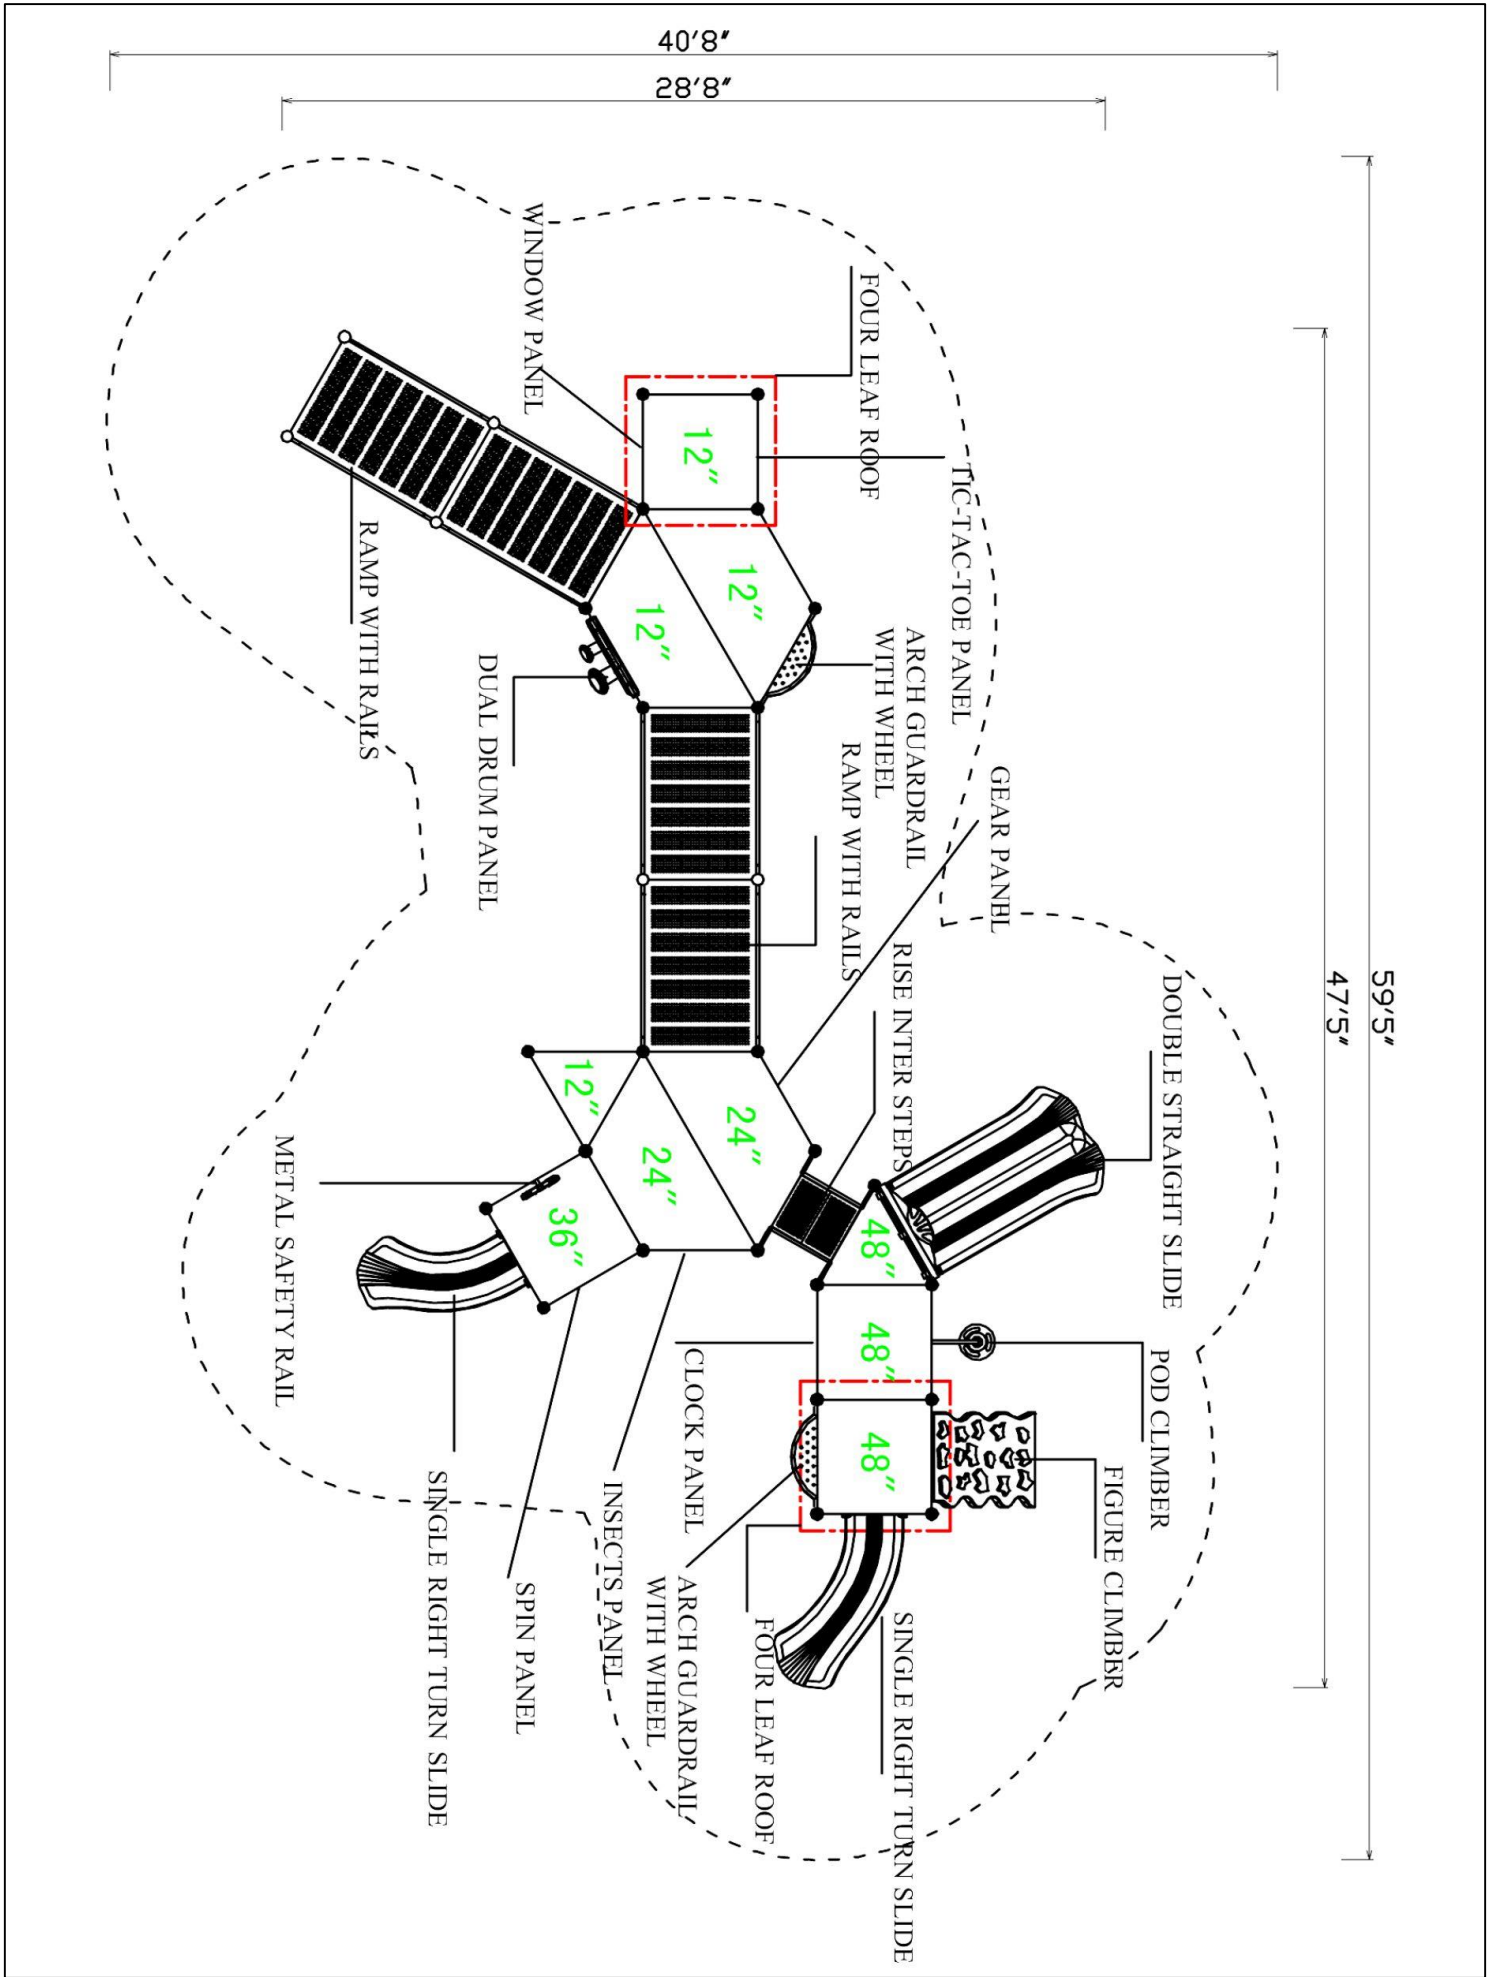

Use Zone: 60ft x 41ft

Age Group: 2-12 years

Occupancy: 58 to 62

Free Shipping!

COMPONENT: Floating Tunnel
Tower / Frod Pad Challenge Ladder
/ Ring Swing Challenge Ladder /
Cylinder Spinner / Boulder Climber
/ Single Sectional Slide / Cargo
Climber / Climber / Climber / Crab
Pods / Saddle Slide / Cylinder
Spinner

Post & Metal

Double Color Polyethylene

.75-inch

.48-inch

.24-inch

Blow Mold Plastic

Roto Mold Plastic

Single Color Polyethylene