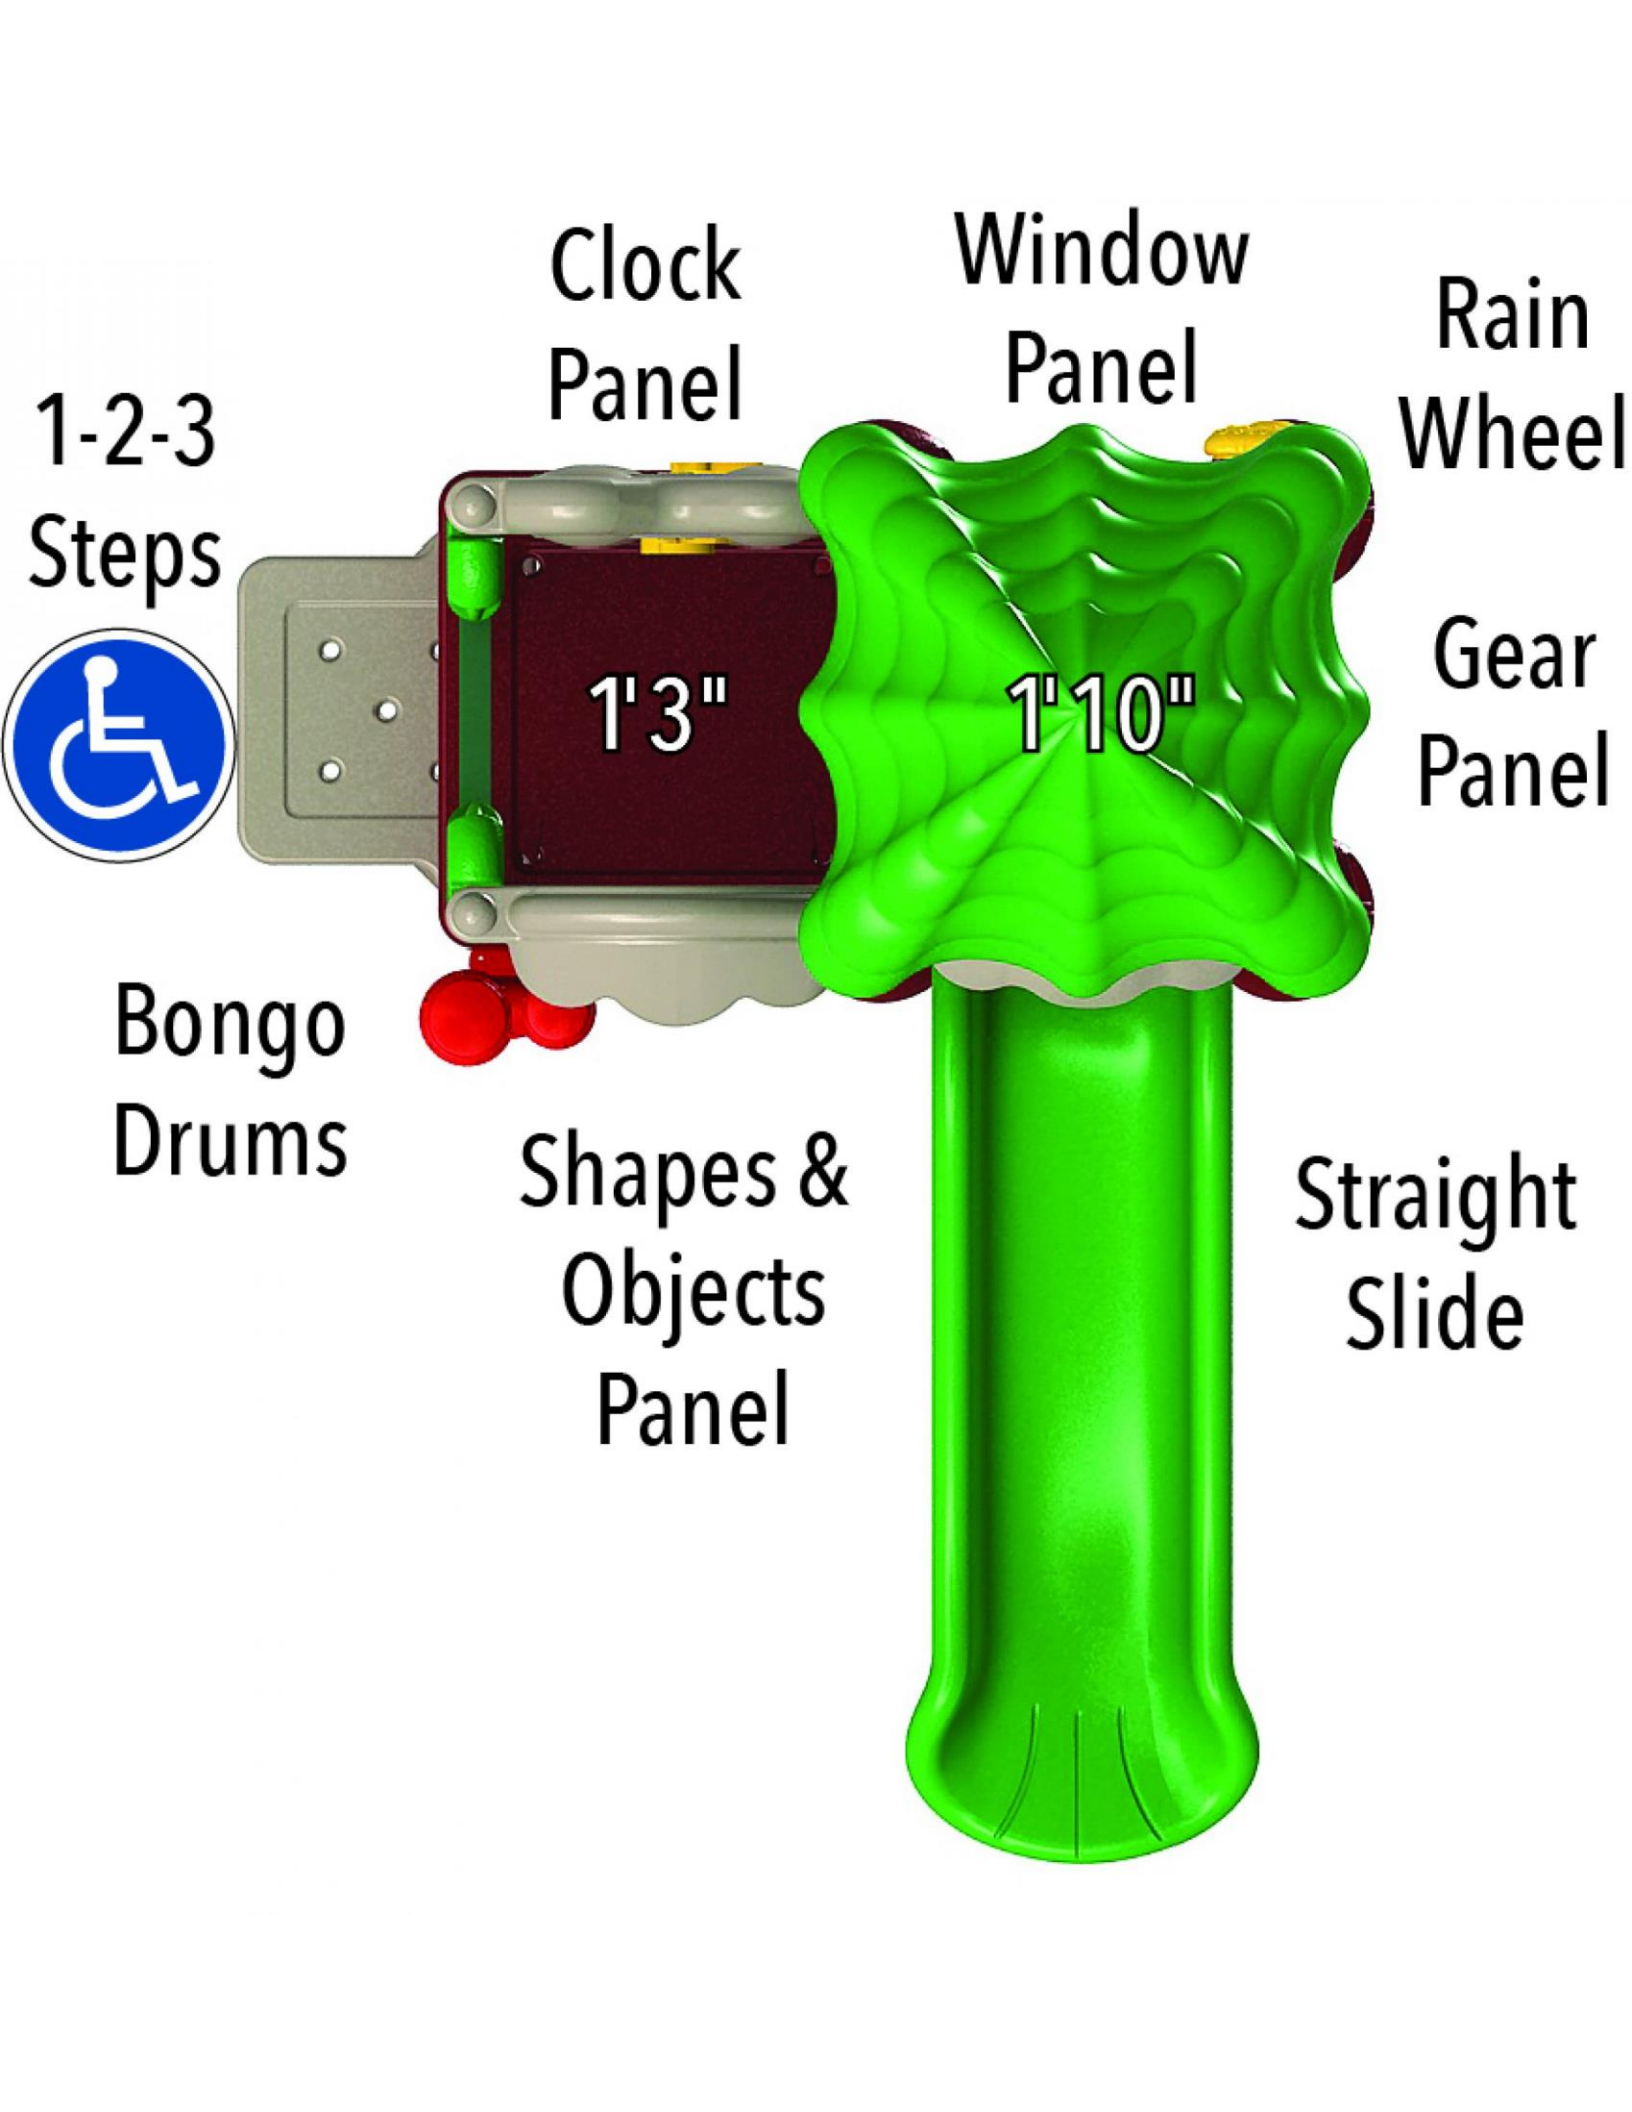

Use Zone: 13'10" x 13'8"

Age Group: 6-23 Months

Occupancy: 1-12 Children

Free Shipping!

COMPONENT: ADA Accessible /
Commercially compliant to CPSC
and ASTM standards /
Choose 8" Ground Spike or 2"
Anchor Bolt mounting (included) /
Optional in ground mounting /
package sold separately
Capacity: 8-10

1-2-3
Steps

Clock
Panel

Window
Panel

Rain
Wheel

Gear
Panel

Bongo
Drums

Shapes &
Objects
Panel

Straight
Slide

1'3"

1'10"