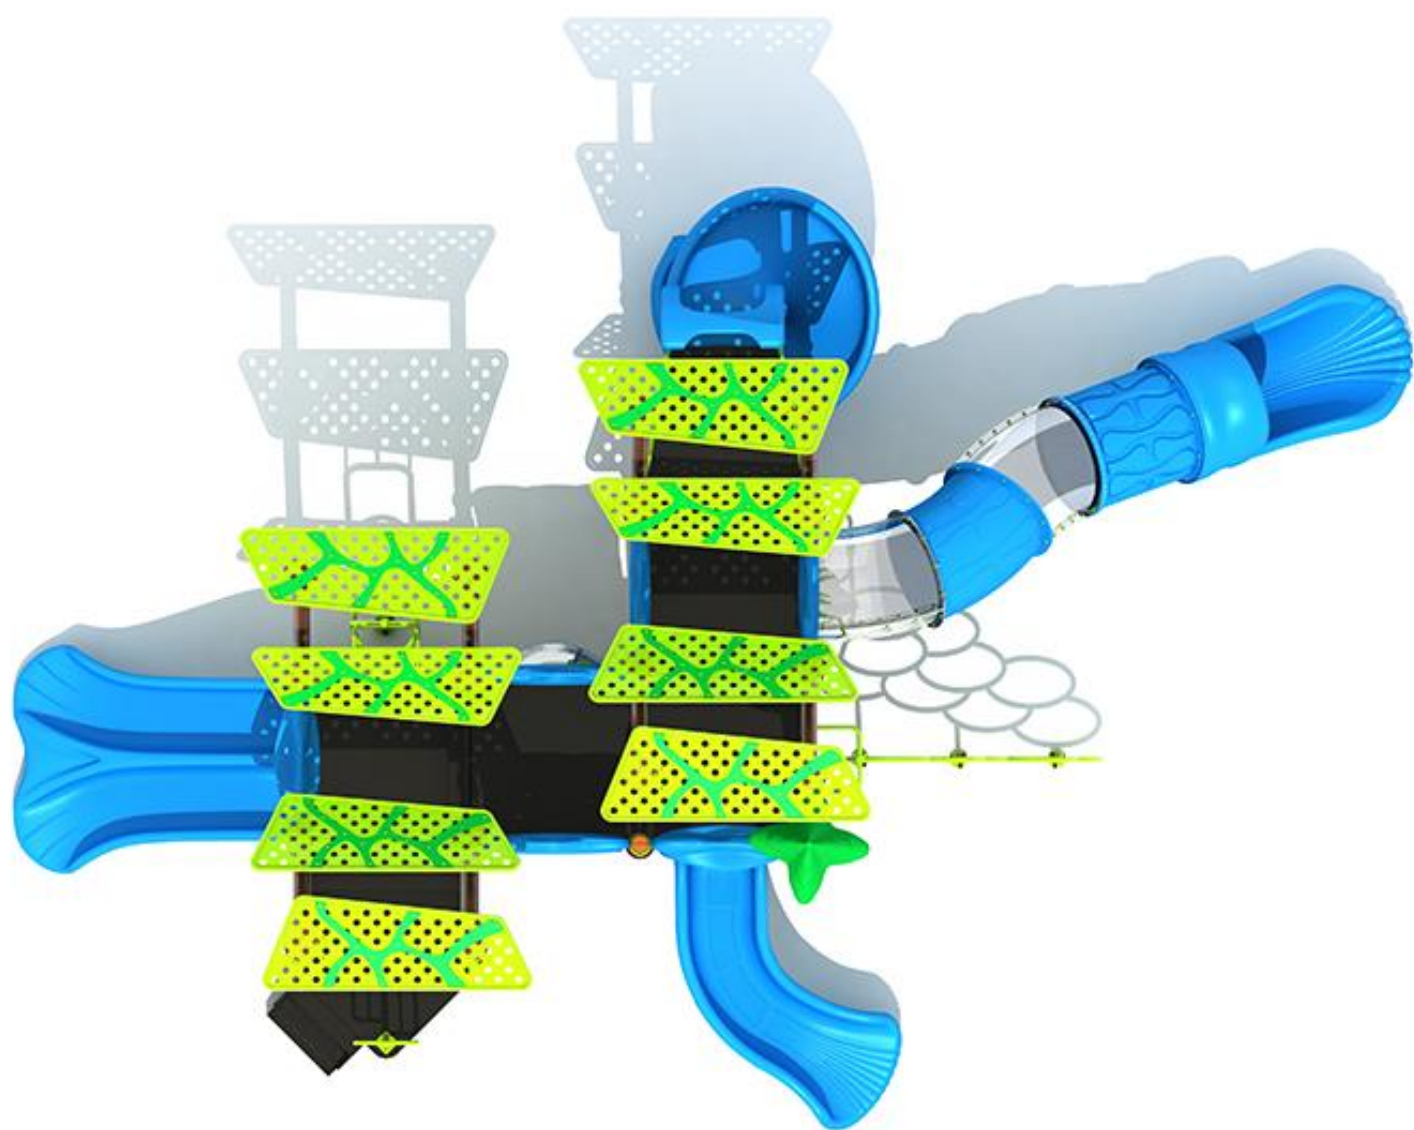

Use Zone: 43ft x 33ft

Age Group: 2-12 years

Free Shipping!

COMPONENT: Floating Tunnel
Tower / Frog Pad Challenge Ladder
/ Ring Swing Challenge Ladder /
Cylinder Spinner / Boulder Climber
/ Single Sectional Slide / Cargo
Climber / Climber / Climber / Crab
Pods / Saddle Slide / Cylinder
Spinner

Metal Color Options

1. red

2. yellow

3. blue

4. aquamarine

5. purple

6. dark green

7. brown