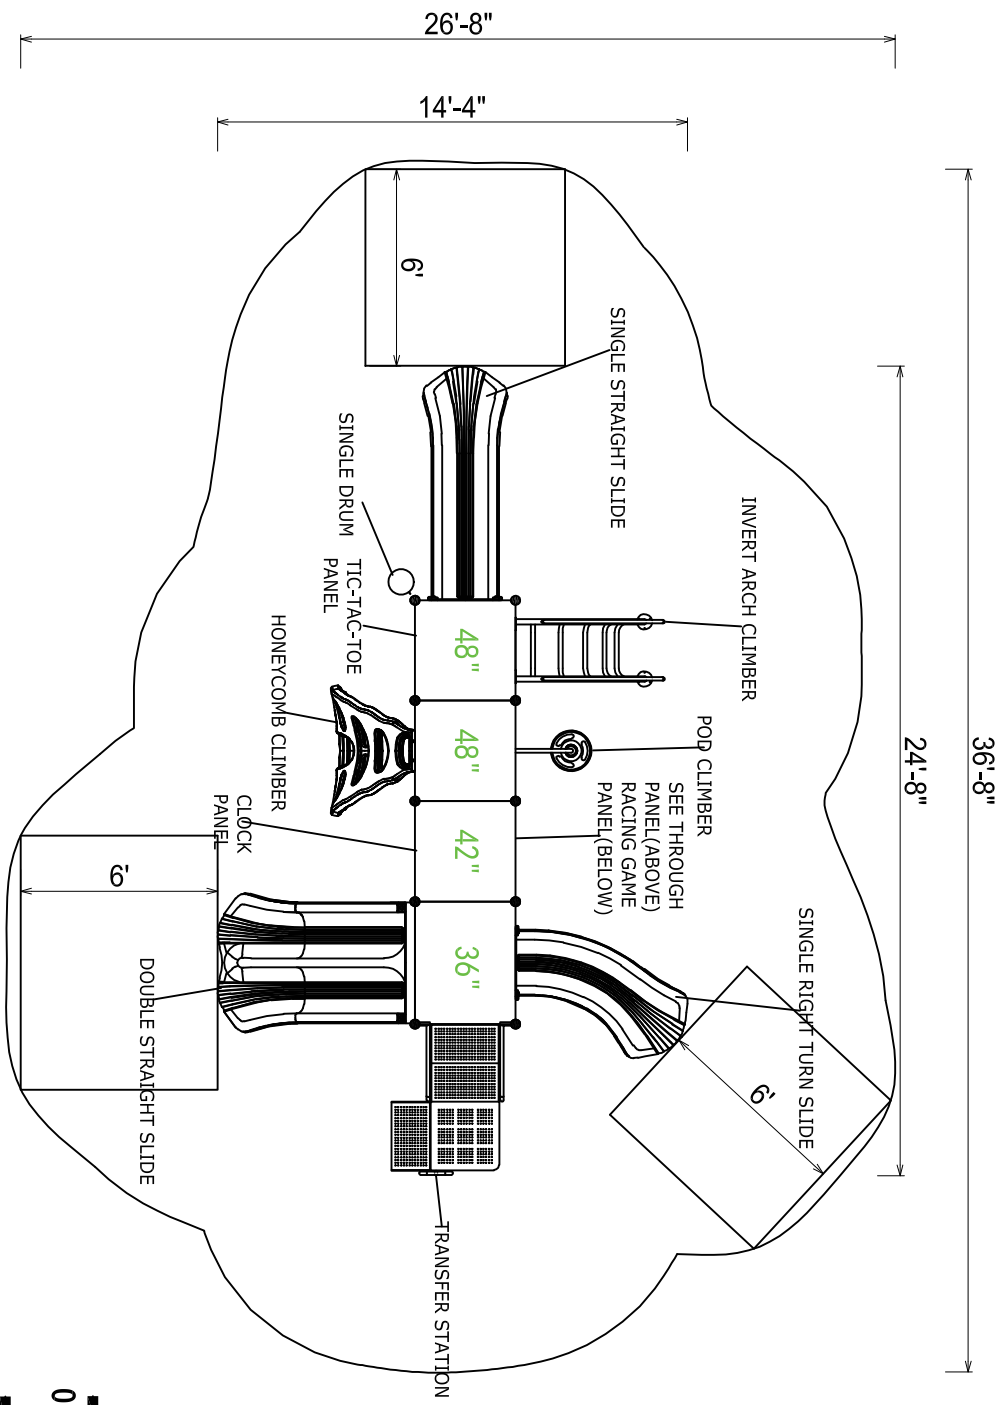

Use Zone: 37' x 27'

Age Group: 2-12

Occupancy: 28-32

Free Shipping!

**COMPONENTS:** Invert Arch Climber / POD Climber / See Through Panel (Above) / Racing Game Panel (Below) / Single Right Turn Slide / Transfer Station / Double Straight Slide / Clock Panel / Honeycomb Climber / Tic-Tac-Toe Panel / Single Drum / Single Straight Slide

# Top View Detail

Compliance:  
 This play structure has been designed to meet the safety requirements established in:  
 - 2010 ADA Standard  
 - ASTM F1487  
 - CPSC Pub #325  
 when the play structure is installed over a properly maintained surfacing material which is in compliance with:  
 - ASTM F1292  
 - ASTM F1951  
 and is appropriate for the highest designated play surface of the structure.

## Clever Kids Climber

Drawing No:	QS-22115	Structure Size:	24'-8"X14'-4"X9'-4"	HDPS:	48"
Date:	21/10/2021	Recommended Use Zone:	36'-8"X26'-8"	Age Group:	2-12
Scale:	To Fit	Surface Area:	999 Sq Ft	Capacity:	28-32
				Weight:	2000 lbs