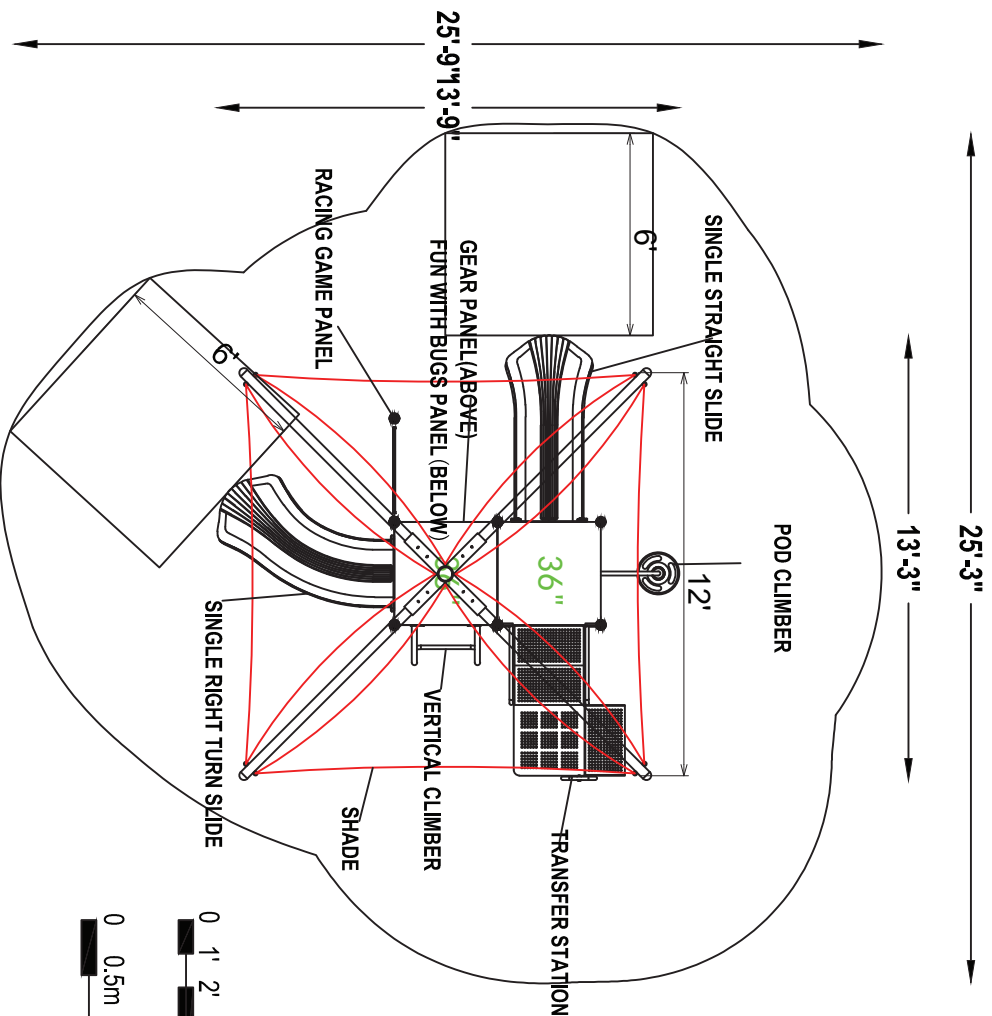

Use Zone: 26' x 26'

Age Group: 2-12

Occupancy: 14-18

Free Shipping!

**COMPONENTS:** Pod Climber / Single Straight Slide / Transfer Station / Gear Panel (Above) / Fun with Bugs Panel (Below) / Vertical Climber / Racing Game Panel / Shade / Single Right Turn Slide

Compliance:  
 This play structure has been designed to meet the safety requirements established in:  
 – 2010 ADA Standard  
 – ASTM F1487  
 – CPSC Pub #325  
 when the play structure is installed over a properly maintained surfacing material which is in compliance with:  
 – ASTM F1292  
 – ASTM F1951  
 and is appropriate for the

Grace Church  
 Messinger

Drawing No: KP-32887  
 Date: 20/05/2020  
 Scale: To Fit

Structure: 13'-3" X 13'-9" X 12'-6"  
 Size Recommended: 25'-3" X 25'-9"  
 Use Zone: 676 Sq Ft  
 HDPS: 3'  
 Age Group: 2-12  
 Capacity: 4-18