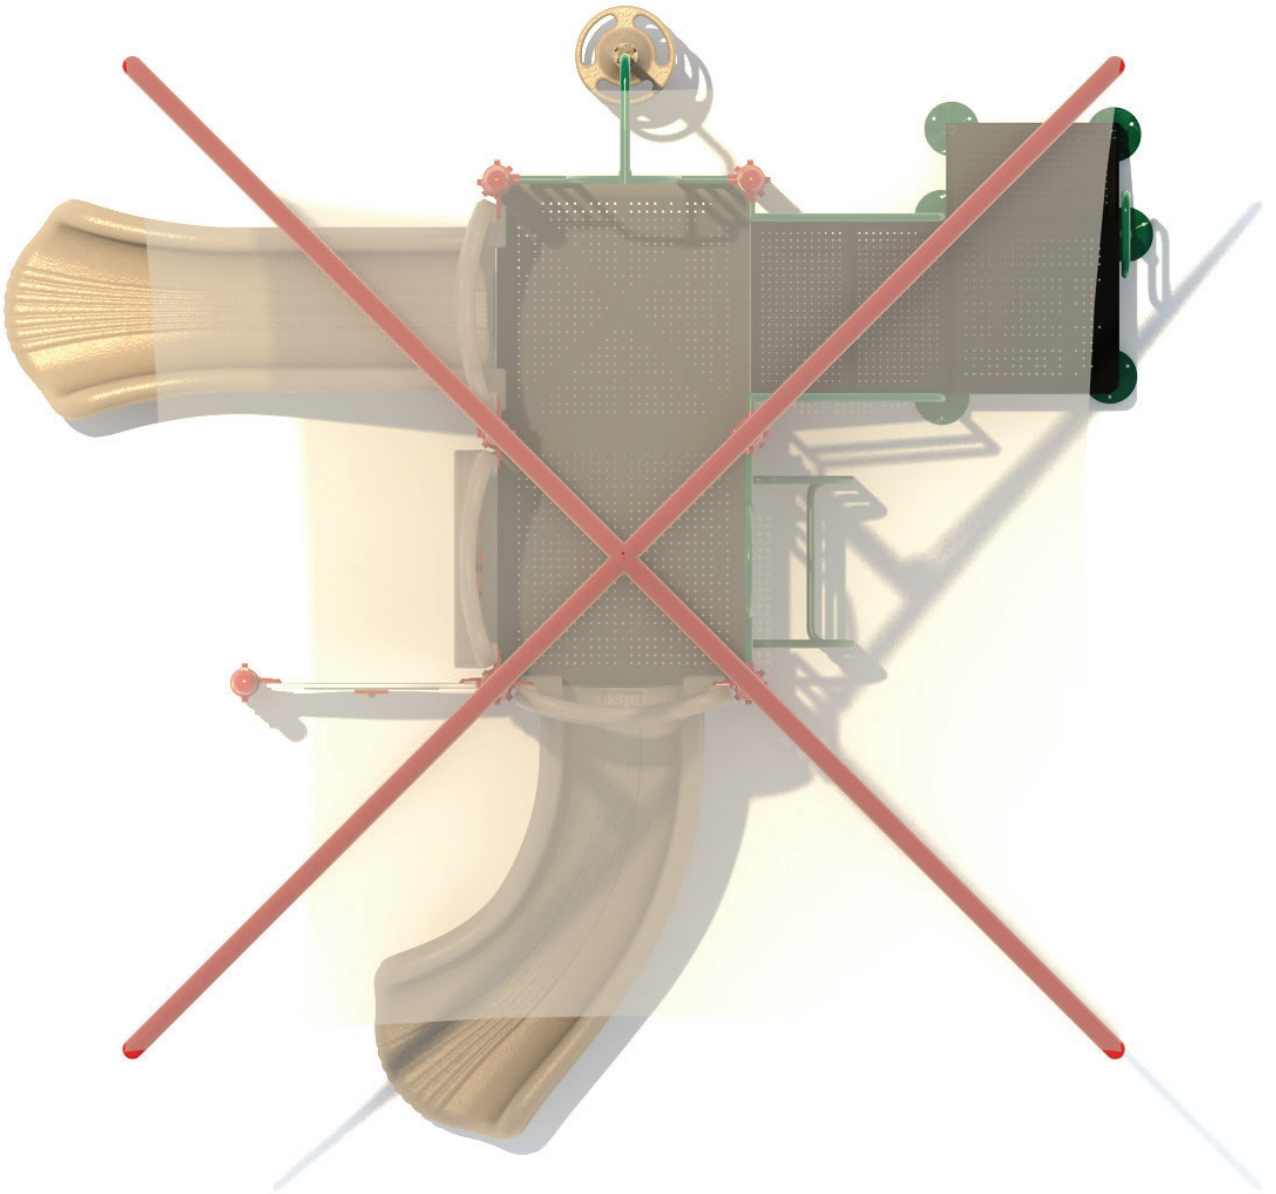

Use Zone: 26' x 26'

Age Group: 2-12

Occupancy: 14-18

Free Shipping!

**COMPONENTS:** Pod Climber / Single Straight Slide / Transfer Station / Gear Panel (Above) / Fun with Bugs Panel (Below) / Vertical Climber / Racing Game Panel / Shade / Single Right Turn Slide

Compliance:  
 This play structure has been designed to meet the safety requirements established in:  
 – 2010 ADA Standard  
 – ASTM F1487  
 – CPSC Pub #325  
 when the play structure is installed over a properly maintained surfacing material which is in compliance with:  
 – ASTM F1292  
 – ASTM F1951  
 and is appropriate for the

Grace Church  
 Messinger

Drawing No: KP-32887  
 Date: 20/05/2020  
 Scale: To Fit

Structure: 13'-3" X 13'-9" X 12'-6"  
 Size Recommended: 25'-3" X 25'-9"  
 Use Zone: 676 Sq Ft  
 HDPS: 3'  
 Age Group: 2-12  
 Capacity: 4-18