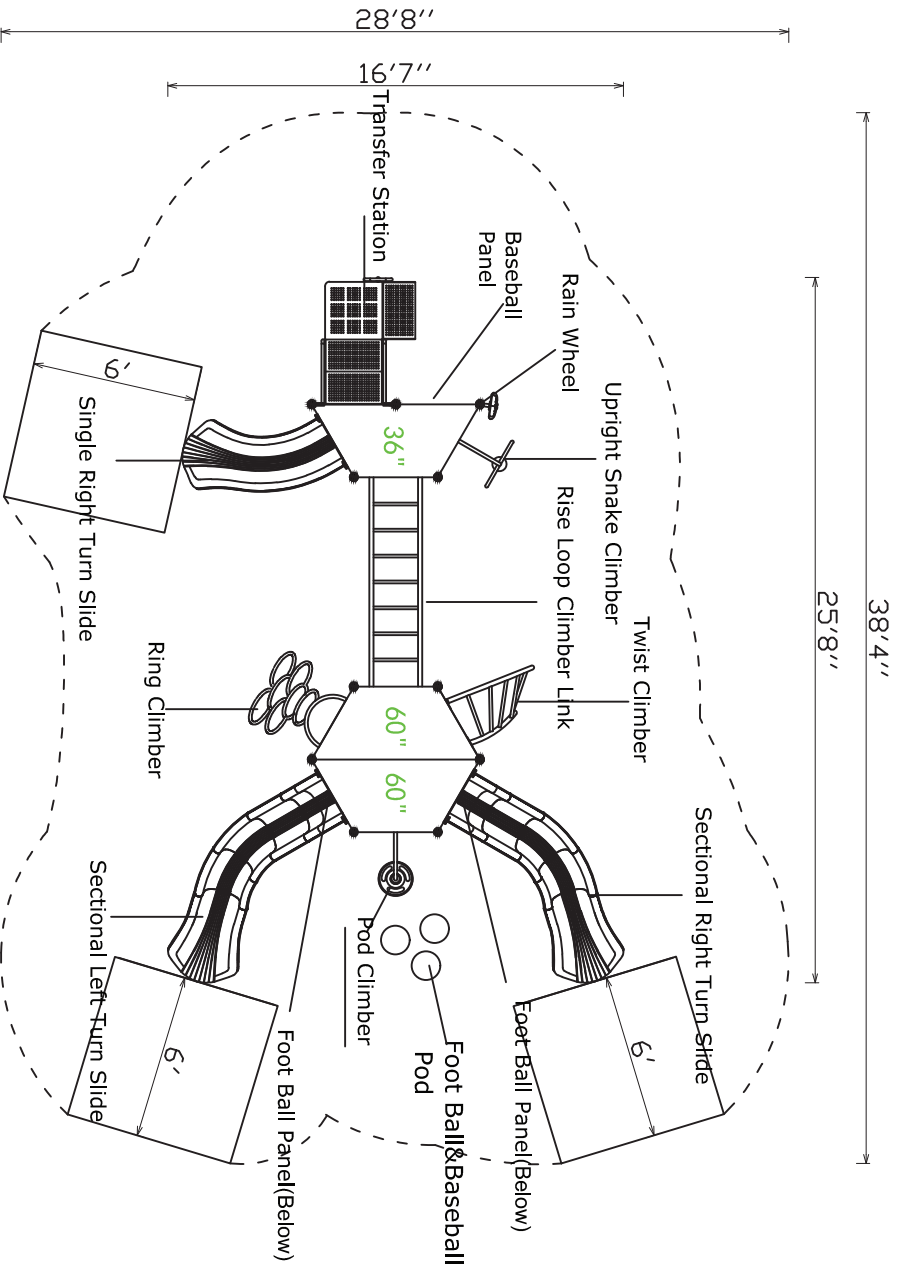

Use Zone: 39' x 29'

Age Group: 2-12

Occupancy: 36-40

Free Shipping!

COMPONENTS: Sectional Right Turn Slide / Twist Climber / Upright Snake Climber / Rain Wheel / Rise Loop Climber Link / Baseball Panel / Foot Ball Panel (Below) / Transfer Station / Foot Ball & Baseball Pod / Pod Climber / Ring Climber / Single Right Turn Slide / Sectional Left Turn Slide

Compliance:
 This play structure has been designed to meet the safety requirements established in:
 - 2010 ADA Standard
 - ASTM F1487
 - CPSC Pub #325
 when the play structure is installed over a properly maintained surfacing material which is in compliance with:
 - ASTM F1292
 - ASTM F1951
 and is appropriate for the highest designated play surface of the structure.

Five Star RV Resort Playground	Drawing No: KP-32853 Date: 23/04/2020 Scale: To Fit		Structure Size: 25'-8"X16'-7"X12'-6" Recommended Use Zone: 38'-4"X28'-8" Surface Area: 1131 sq ft	HDPS: 60" Age Group: 2-12 Capacity: 36-40	Creative Recreational Systems, Inc
-------------------------------------------	-----------------------------------------------------------	--	---------------------------------------------------------------------------------------------------------	-------------------------------------------------	---------------------------------------------------