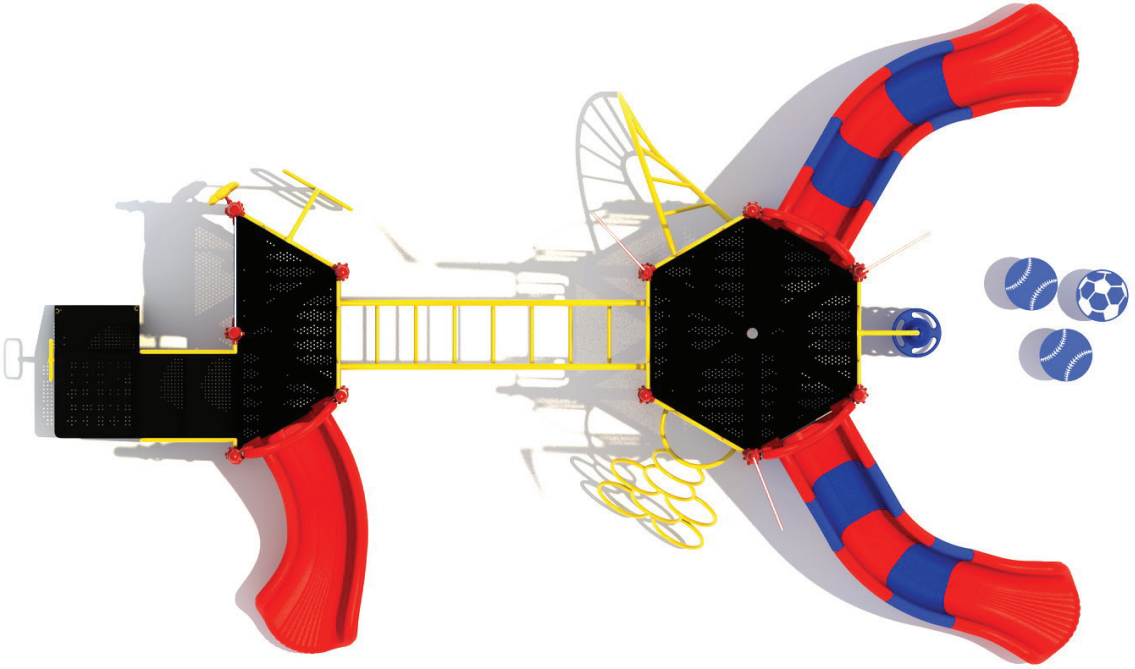

Use Zone: 39' x 29'

Age Group: 2-12

Occupancy: 36-40

Free Shipping!

COMPONENTS: Sectional Right Turn Slide / Twist Climber / Upright Snake Climber / Rain Wheel / Rise Loop Climber Link / Baseball Panel / Foot Ball Panel (Below) / Transfer Station / Foot Ball & Baseball Pod / Pod Climber / Ring Climber / Single Right Turn Slide / Sectional Left Turn Slide

Compliance:
 This play structure has been designed to meet the safety requirements established in:
 - 2010 ADA Standard
 - ASTM F1487
 - CPSC Pub #325
 when the play structure is installed over a properly maintained surfacing material which is in compliance with:
 - ASTM F1292
 - ASTM F1951
 and is appropriate for the highest designated play surface of the structure.

Five Star RV Resort Playground	Drawing No: KP-32853 Date: 23/04/2020 Scale: To Fit		Structure Size: 25'-8"X16'-7"X12'-6" Recommended Use Zone: 38'-4"X28'-8" Surface Area: 1131 sq ft	HDPS: 60" Age Group: 2-12 Capacity: 36-40	Creative Recreational Systems, Inc
-------------------------------------------	-----------------------------------------------------------	--	---------------------------------------------------------------------------------------------------------	-------------------------------------------------	---------------------------------------------------