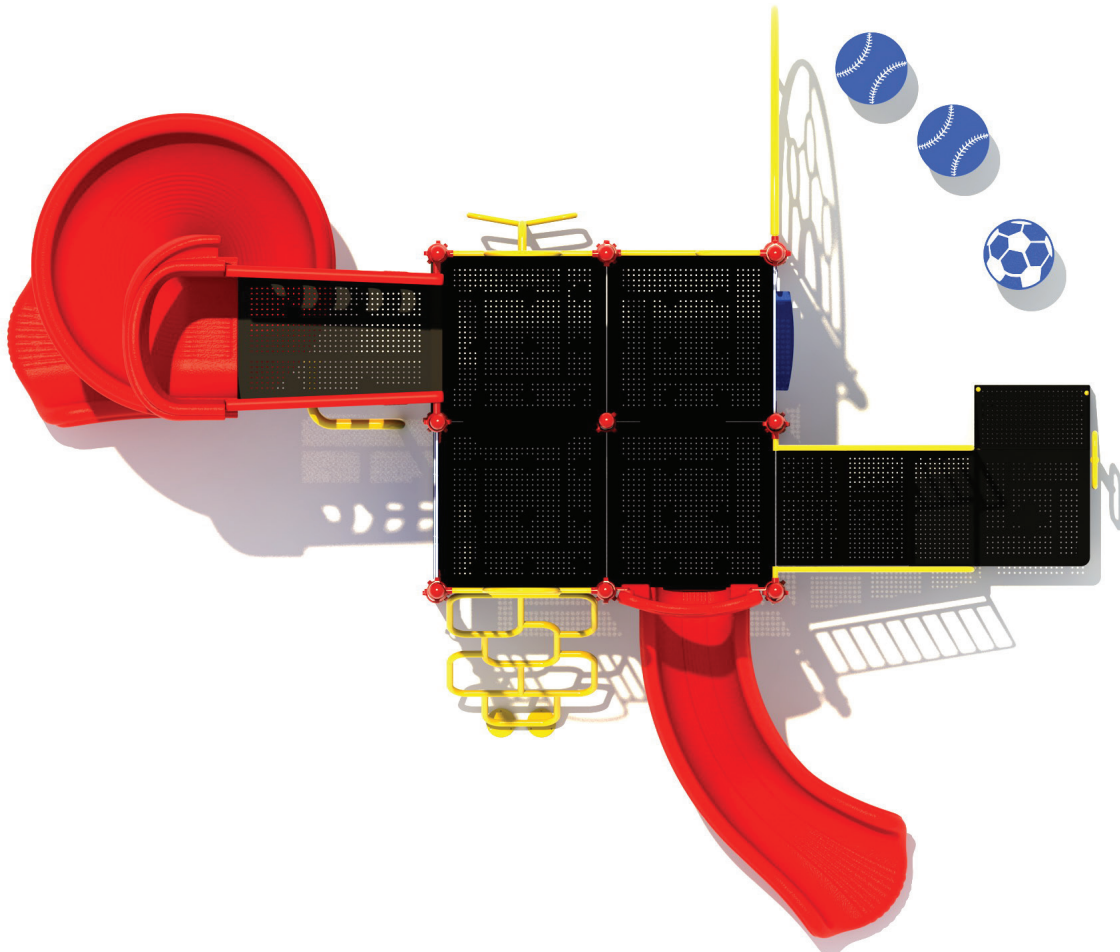

Use Zone: 29' x 33'

Age Group: 2-12

Occupancy: 26-30

Free Shipping!

COMPONENTS: Transfer Station / Soccer Panel (Above) / Store Panel (Below) / Soccer Step / Baseball Step / Half Circle Climber / Single Left Turn Slide / Wing Climber / Hopscotch Climber / Spiral Slide / Sport Panel (Above) / Baseball Panel (Below)

Compliance:
 This play structure has been designed to meet the safety requirements established in:

- 2010 ADA Standard
- ASTM F1487
- CPSC Pub #325

when the play structure is installed over a properly maintained surfacing material which is in compliance with:

- ASTM F1292
- ASTM F1951

and is appropriate for the highest designated play surface of the structure.

Five Star RV Resort Playground	Drawing No: KP-32767 Date: 23-04-2020 Scale: To Fit		Structure Size: 16'-9"x19'-4"x 10'-6" Recommended Use Zone: 29'x 32'-4" Surface Area: 957 sq ft	HDPS: 74" Age Group: 2-12 Capacity: 26-30	Creative Recreational Systems
---	---	--	---	---	--