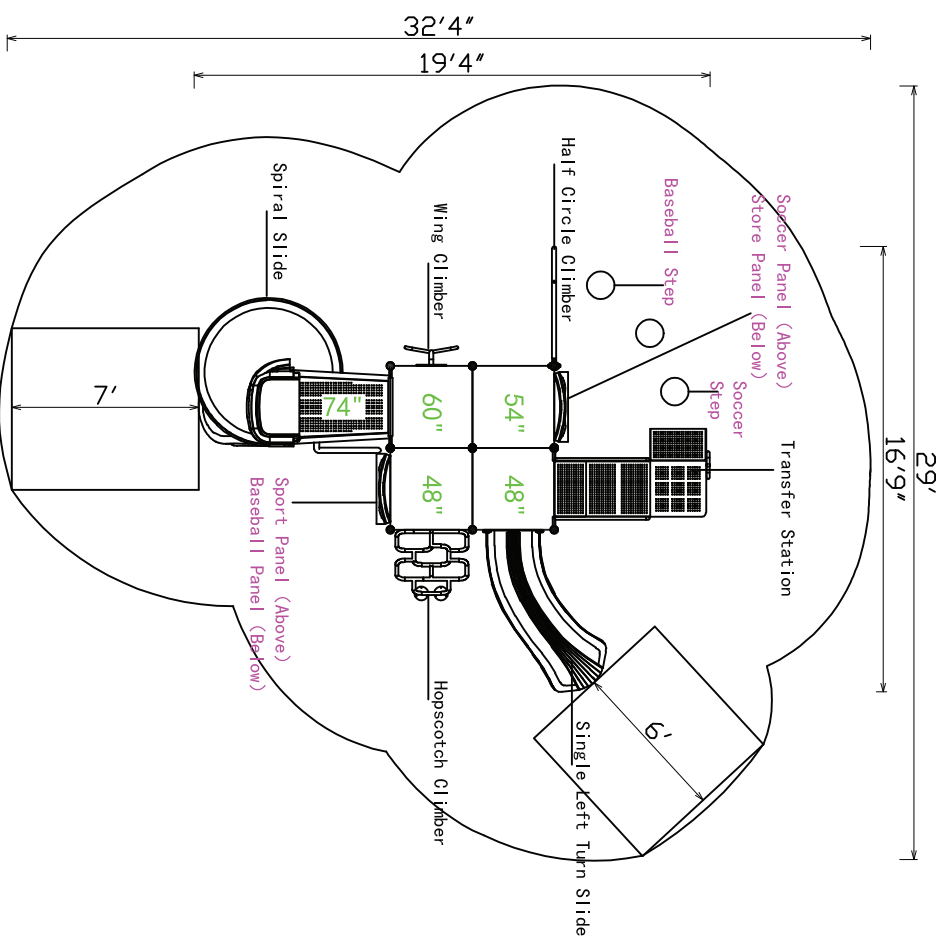

Use Zone: 29' x 33'

Age Group: 2-12

Occupancy: 26-30

Free Shipping!

COMPONENTS: Transfer Station / Soccer Panel (Above) / Store Panel (Below) / Soccer Step / Baseball Step / Half Circle Climber / Single Left Turn Slide / Wing Climber / Hopscotch Climber / Spiral Slide / Sport Panel (Above) / Baseball Panel (Below)

Compliance:
 This play structure has been designed to meet the safety requirements established in:

- 2010 ADA Standard
- ASTM F1487
- CPSC Pub #325

when the play structure is installed over a properly maintained surfacing material which is in compliance with:

- ASTM F1292
- ASTM F1951

and is appropriate for the highest designated play surface of the structure.

Five Star RV Resort Playground	Drawing No: KP-32767 Date: 23-04-2020 Scale: To Fit		Structure Size: 16'-9"x19'-4"x 10'-6" Recommended Use Zone: 29'x 32'-4" Surface Area: 957 sq ft	HDPS: 74" Age Group: 2-12 Capacity: 26-30	Creative Recreational Systems
---	---	--	---	---	--