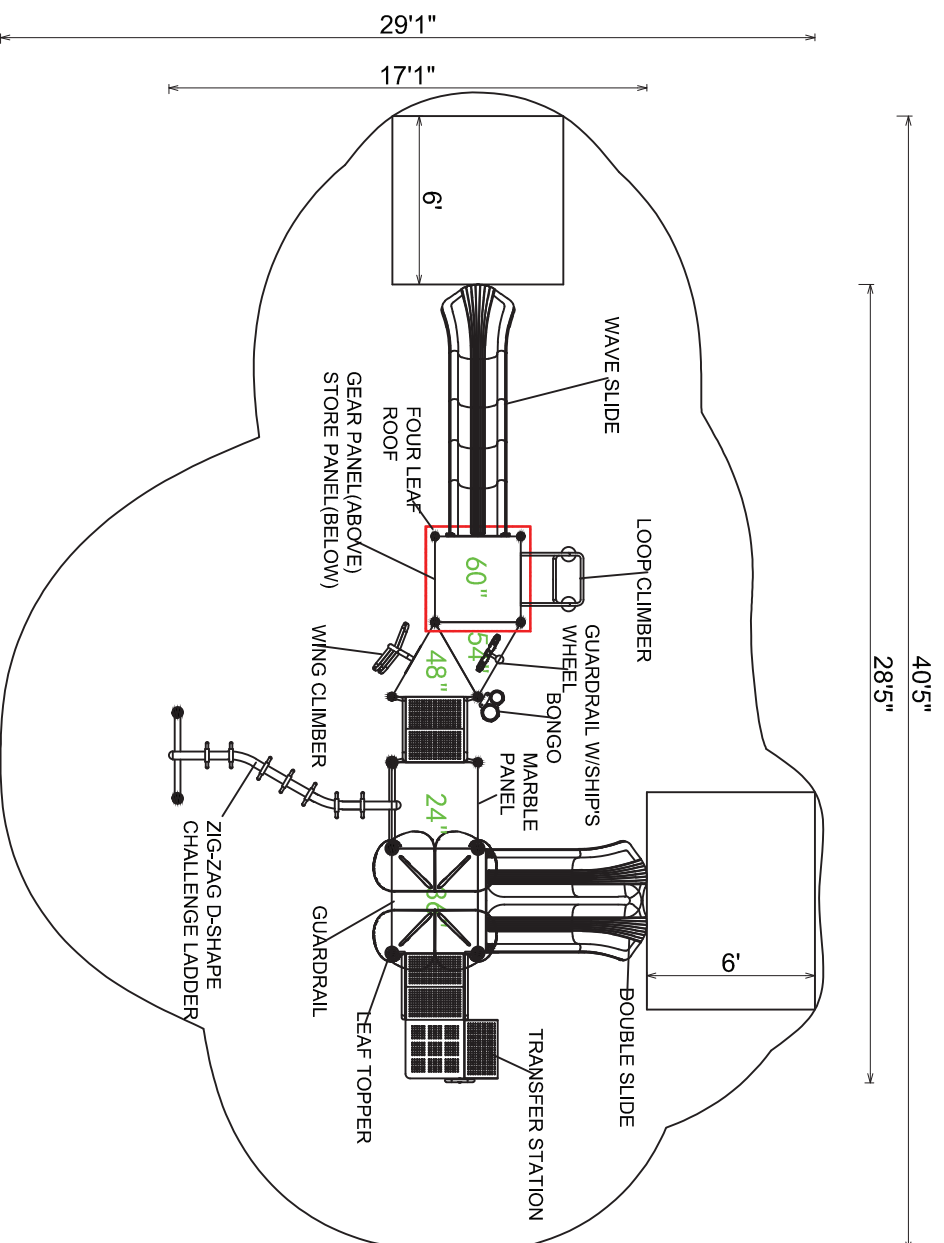

Use Zone: 41' x 30'

Age Group: 2-12

Occupancy: 24-28

Free Shipping!

COMPONENTS: Loop Climber / Double Slide / Wave Slide / Guardrail W/Ship's / Wheel / Bongo / Marble Panel / Transfer Station / Four Leaf Roof / Leaf Topper / Gear Panel (Above) / Store Panel (Below) / Wing Climber / Guardrail / Zig-Zag D-Shape Challenge Ladder

Compliance:
 This play structure has been designed to meet the safety requirements established in:

- 2010 ADA Standard
- ASTM F1487
- CPSC Pub #325

when the play structure is installed over a properly maintained surfacing material which is in compliance with:

- ASTM F1292
- ASTM F1951

and is appropriate for the highest designated play surface of the structure.

Shadow Park Homes 2	Drawing No: KP-32644 Date: 28Feb2020 Scale: To Fit	Structure Size: 17'1"X28'5"X13'6" Recommended Use Zone: 40'5"X29'1" Surface Area: 1230 Sq Ft	HDPS: 7' Age Group: 2-12 Capacity: 24-28	Creative Recreational Systems
--------------------------------	--	--	--	--