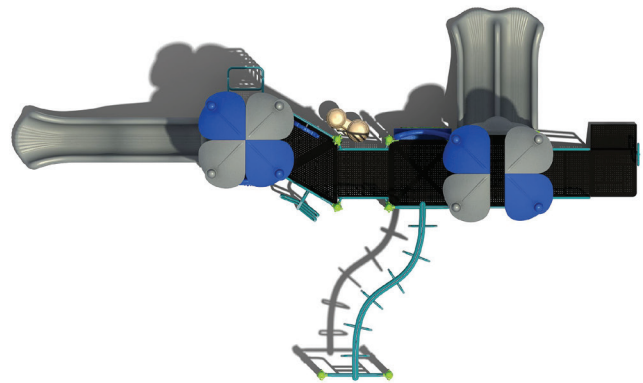

Use Zone: 41' x 30'

Age Group: 2-12

Occupancy: 24-28

Free Shipping!

COMPONENTS: Loop Climber / Double Slide / Wave Slide / Guardrail W/Ship's / Wheel / Bongo / Marble Panel / Transfer Station / Four Leaf Roof / Leaf Topper / Gear Panel (Above) / Store Panel (Below) / Wing Climber / Guardrail / Zig-Zag D-Shape Challenge Ladder

Compliance:
 This play structure has been designed to meet the safety requirements established in:

- 2010 ADA Standard
- ASTM F1487
- CPSC Pub #325

when the play structure is installed over a properly maintained surfacing material which is in compliance with:

- ASTM F1292
- ASTM F1951

and is appropriate for the highest designated play surface of the structure.

Shadow Park Homes 2	Drawing No: KP-32644 Date: 28Feb2020 Scale: To Fit	Structure Size: 17'1"X28'5"X13'6" Recommended Use Zone: 40'5"X29'1" Surface Area: 1230 Sq Ft	HDPS: 7' Age Group: 2-12 Capacity: 24-28	Creative Recreational Systems
--------------------------------	--	--	--	--