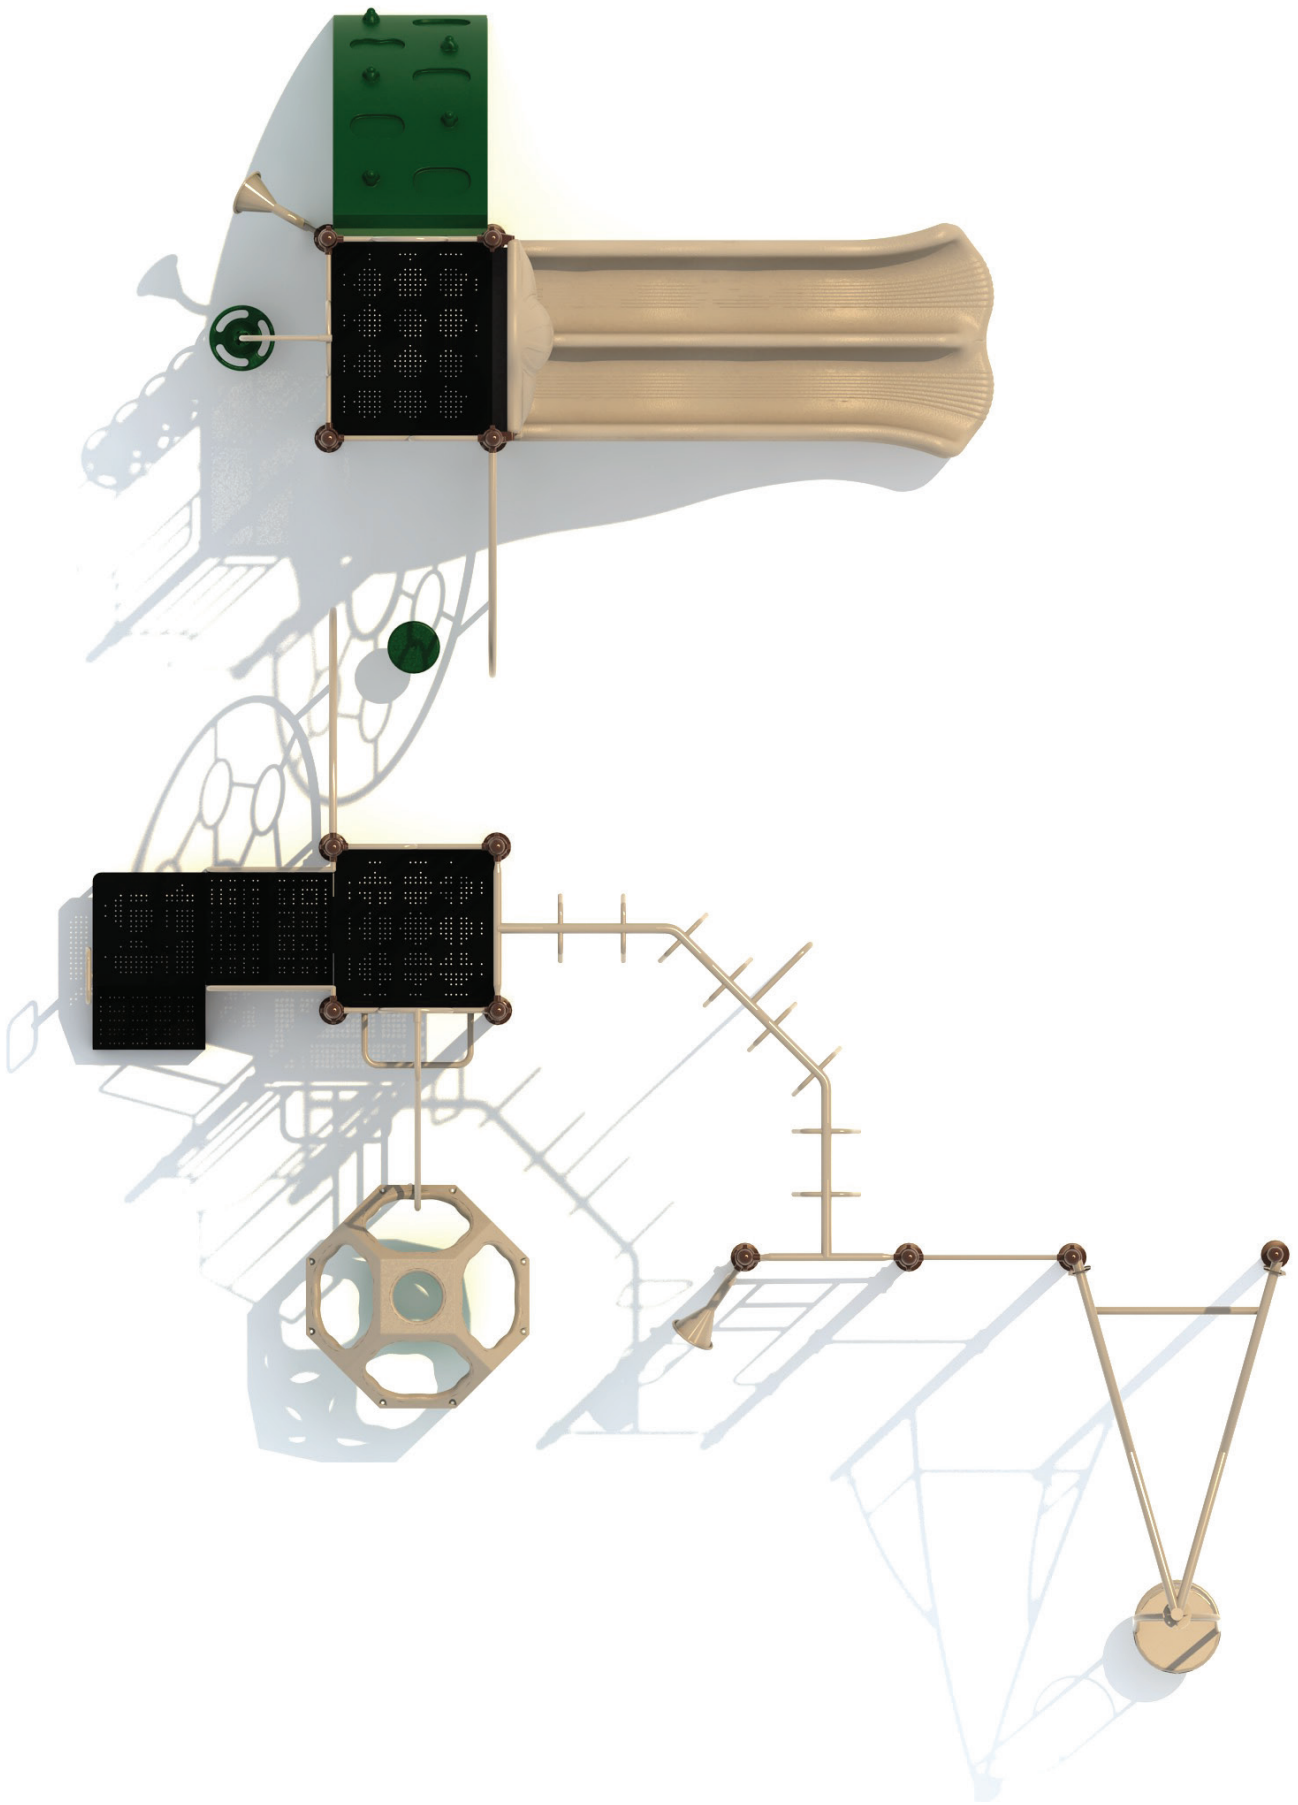

Use Zone: 52' x 37'

Fall Height: 7 Feet

ADA Access: Yes

Age Group: 5-12

Occupancy: 25-29

Free Shipping!

COMPONENTS: Transfer Station / Half Circle Climber / Curly Climber / Talk Tube / Sea Creature Arch Climber / Double Wave Slide / Pod / 90 Degree D-Ring Challenge Ladder / Cylinder Spinner / Chin Bar / Talk Tube / IKube Climber

42'-11"
30'-11"

Compliance:
This play structure has been designed to meet the safety requirements established in:
- 2010 ADA Standard
- ASTM F1487
- CPSC Pub #325
when the play structure is installed over a properly maintained surfacing material which is in compliance with:
- ASTM F1292
- ASTM F1951
and is appropriate for the highest designated play surface of the structure.

Drawing No: KP-40825 Date: 10-09-2023 Scale: To Fit	Structure Size: 30'-11"X21'-7"X10'-2" Recommended Use Zone: 42'-11"X33'-8" Surface Area: 1462 Sq Ft	HDPS: 84" Age Group: 5-12 Capacity: 25-29 Weight: 2400 lbs	Creative Recreational Systems, Inc
---	---	---	---