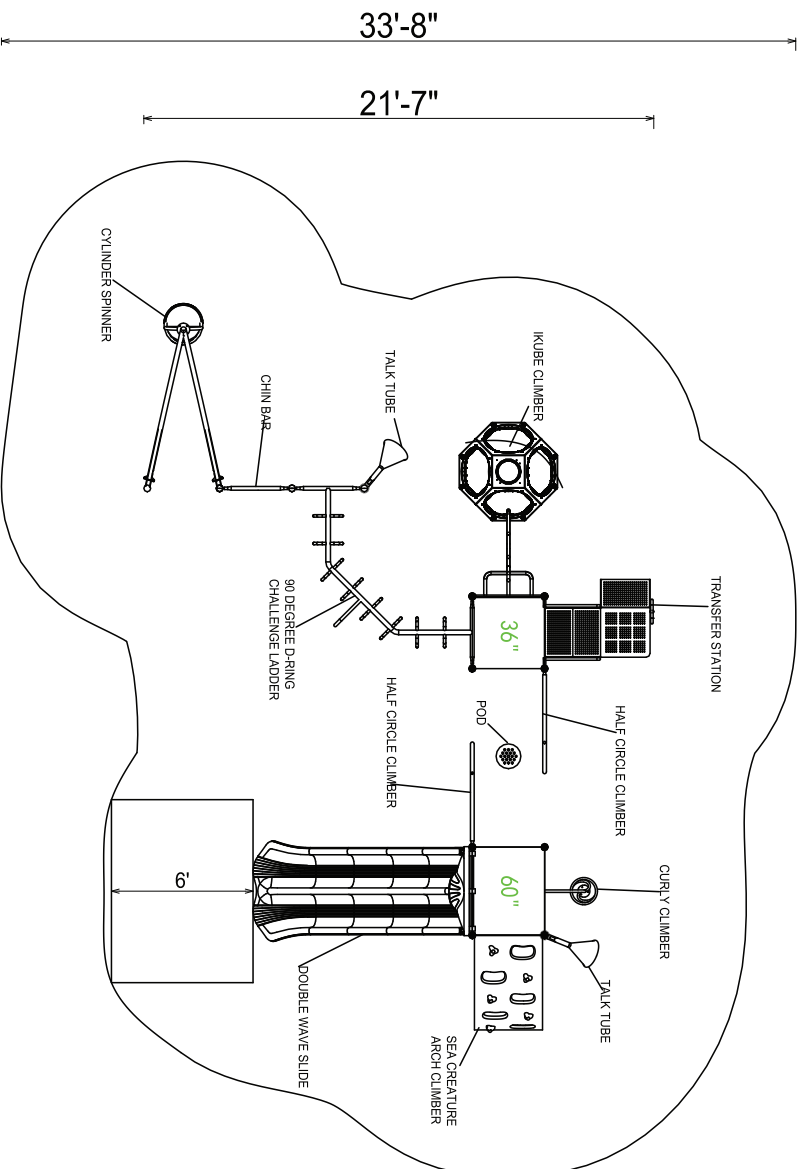

Use Zone: 52' x 37'

Fall Height: 7 Feet

ADA Access: Yes

Age Group: 5-12

Occupancy: 25-29

Free Shipping!

COMPONENTS: Transfer Station / Half Circle Climber / Curly Climber / Talk Tube / Sea Creature Arch Climber / Double Wave Slide / Pod / 90 Degree D-Ring Challenge Ladder / Cylinder Spinner / Chin Bar / Talk Tube / IKube Climber

42'-11"
30'-11"

Compliance:
This play structure has been designed to meet the safety requirements established in:
- 2010 ADA Standard
- ASTM F1487
- CPSC Pub #325
when the play structure is installed over a properly maintained surfacing material which is in compliance with:
- ASTM F1292
- ASTM F1951
and is appropriate for the highest designated play surface of the structure.

Drawing No: KP-40825 Date: 10-09-2023 Scale: To Fit	Structure Size: 30'-11"X21'-7"X10'-2" Recommended Use Zone: 42'-11"X33'-8" Surface Area: 1462 Sq Ft	HDPS: 84" Age Group: 5-12 Capacity: 25-29 Weight: 2400 lbs	Creative Recreational Systems, Inc
---	---	---	---