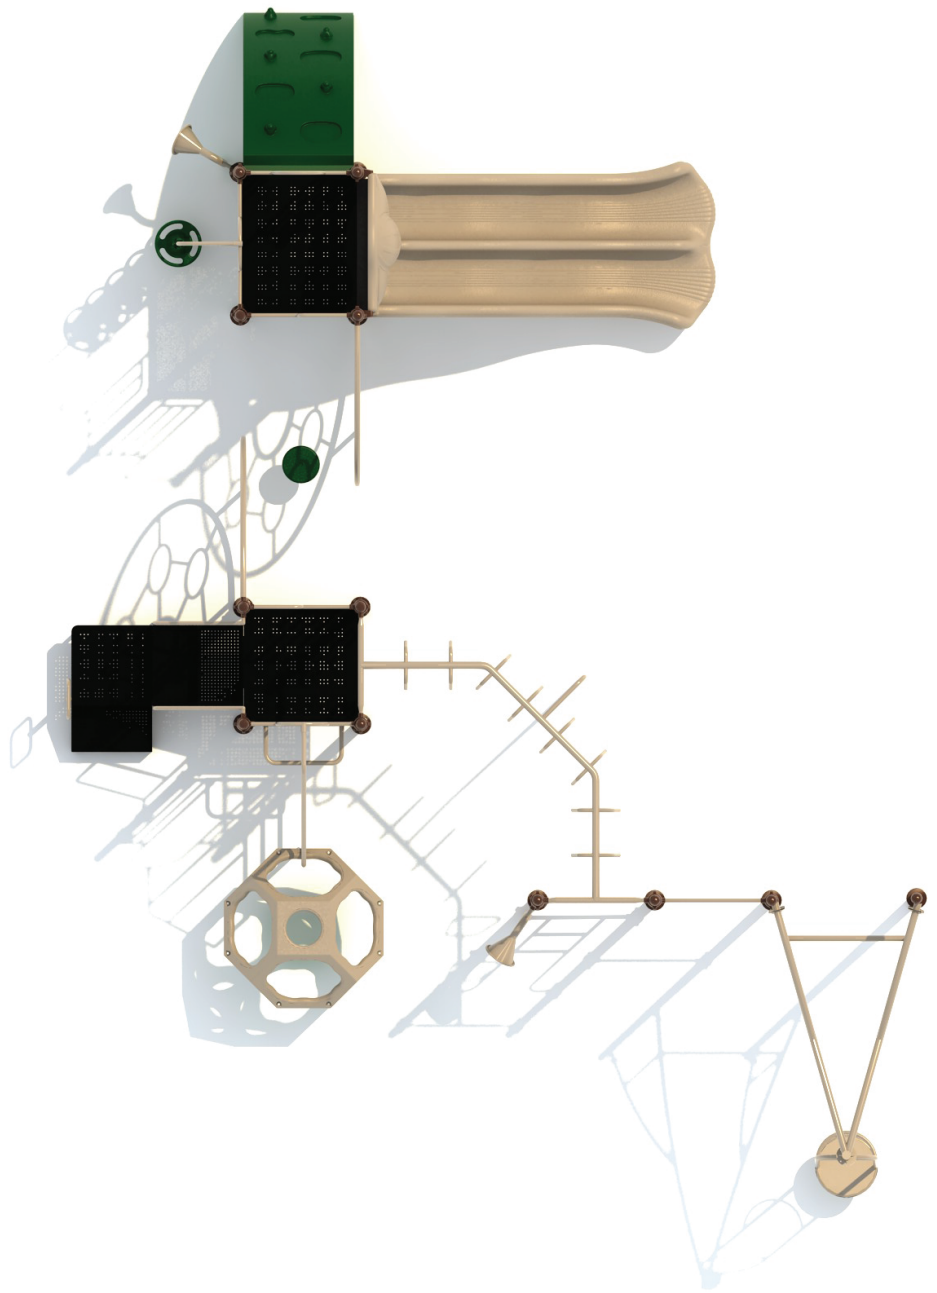

Use Zone: 52' x 37'

Fall Height: 7 Feet

ADA Access: Yes

Age Group: 5-12

Occupancy: 25-29

Free Shipping!

COMPONENTS: Transfer Station / Half Circle Climber / Curly Climber / Talk Tube / Sea Creature Arch Climber / Double Wave Slide / Pod / 90 Degree D-Ring Challenge Ladder / Cylinder Spinner / Chin Bar / Talk Tube / IKube Climber

42'-11"
30'-11"

Compliance:
This play structure has been designed to meet the safety requirements established in:
- 2010 ADA Standard
- ASTM F1487
- CPSC Pub #325
when the play structure is installed over a properly maintained surfacing material which is in compliance with:
- ASTM F1292
- ASTM F1951
and is appropriate for the highest designated play surface of the structure.

Drawing No: KP-40825 Date: 10-09-2023 Scale: To Fit	Structure Size: 30'-11"X21'-7"X10'-2" Recommended Use Zone: 42'-11"X33'-8" Surface Area: 1462 Sq Ft	HDPS: 84" Age Group: 5-12 Capacity: 25-29 Weight: 2400 lbs	Creative Recreational Systems, Inc
---	---	---	---