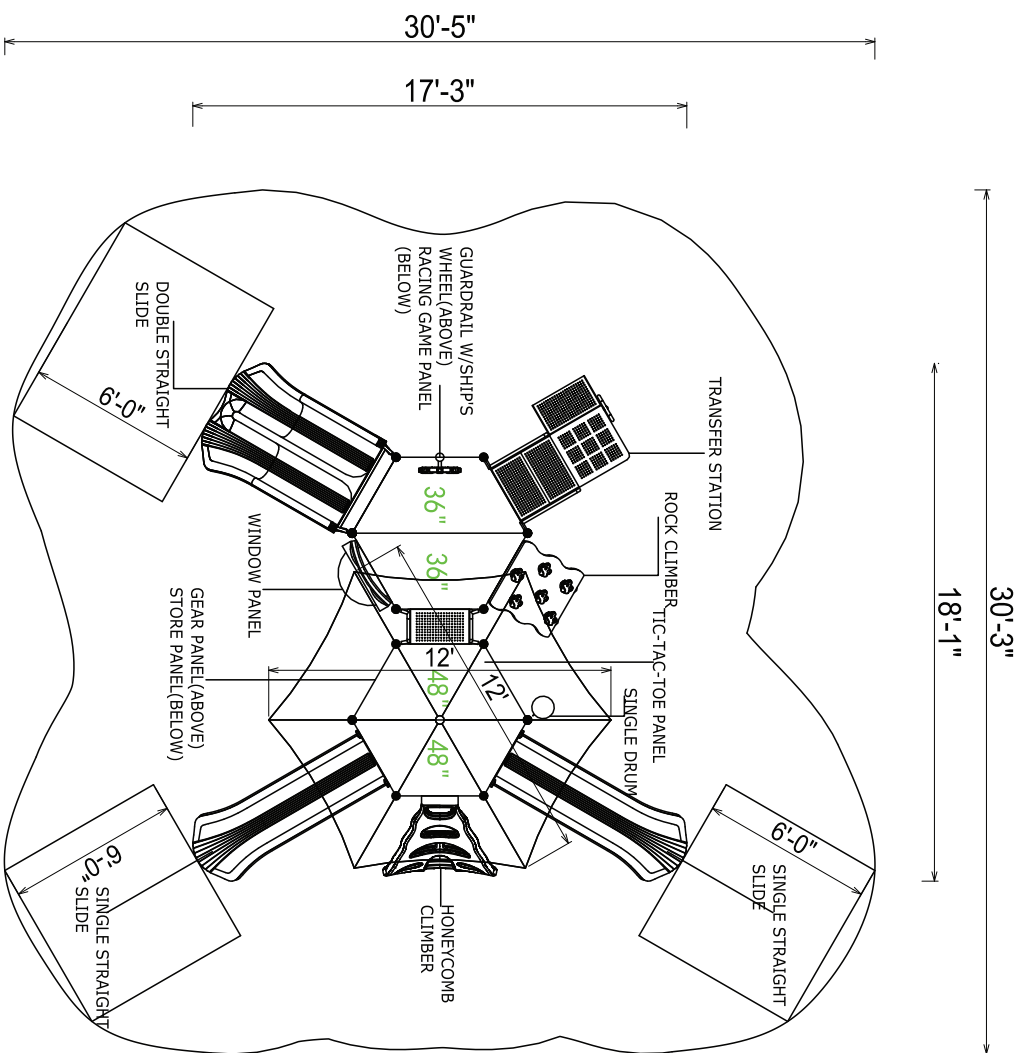

Use Zone: 31' x 31'

Fall Height: 4 Feet

ADA Access: Yes

Age Group: 2-5

Occupancy: 32-36

Free Shipping!

COMPONENTS: Transfer Station / Rock Climber / Tic-Tac-Toe Panel / Single Drum / Single Straight Slide / Honeycomb Climber / Single Straight Slide / Gear Panel (Above) / Store Panel (Below) / Window Panel / Double Straight Slide / Guardrail w/ship's Wheel (Above) / Racing Game Panel (Below)

Top View Detail

Compliance:
 This play structure has been designed to meet the safety requirements established in:
 - 2010 ADA Standard
 - ASTM F1487
 - CPSC Pub #325
 when the play structure is installed over a properly maintained surfacing material which is in compliance with:
 - ASTM F1292
 - ASTM F1951
 and is appropriate for the highest designated play surface of the structure.

Drawing No: KP-40686	Structure Size: 18'-1"X17'-3"X14'-9"	HDPS: 48"	Creative Recreational Systems, Inc
Date: 13/08/2023	Recommended Use Zone: 30'-3"X30'-5"	Age Group: 2-5	
Scale: To Fit	Surface Area: 961 Sq Ft	Capacity: 32-36	
		Weight: 2100 lbs	