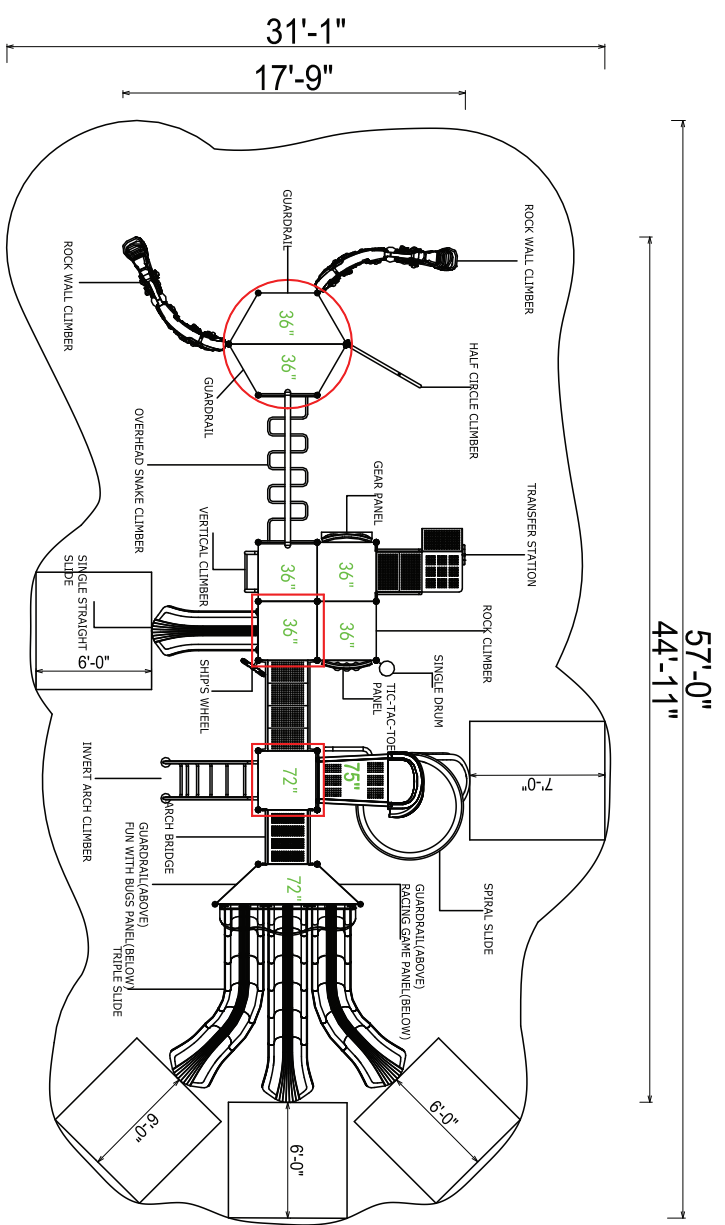

Use Zone: 57' x 32'

Fall Height: 7 Feet

ADA Access: Yes

Age Group: 5-12

Occupancy: 58-62

Free Shipping!

**COMPONENTS:** Rock Wall Climber / Half Circle Climber / Gear Panel / Transfer Station / Rock Climber / Single Drum / Tic-Tac-Toe Panel / Spiral Slide / Guardrail (Above) / Racing Game Panel (Below) / Triple Slide / Fun With Bugs Panel (Below) / Arch Bridge / Invert Arch Climber / Ship's Wheel / Single Straight Slide / Vertical Climber / Overhead Snake Climber / Guardrail

# Top View Detail

Compliance:  
 This play structure has been designed to meet the safety requirements established in:  
 - 2010 ADA Standard  
 - ASTM F1487  
 - CPSC Pub #325  
 when the play structure is installed over a properly maintained surfacing material which is in compliance with:  
 - ASTM F1292  
 - ASTM F1951  
 and is appropriate for the highest designated play surface of the structure.

Drawing No:	KP-40675	Structure Size:	44'-1 1/4" X 17'-9" X 15'-9"	HDPs:	84"
Date:	04/08/2023	Recommended Use Zone:	57'-0" X 31'-1"	Age Group:	5-12
Scale:	To Fit	Surface Area:	1767 Sq Ft	Capacity:	58-62
				Weight:	5100 lbs
<b>Creative Recreational Systems, Inc</b>					