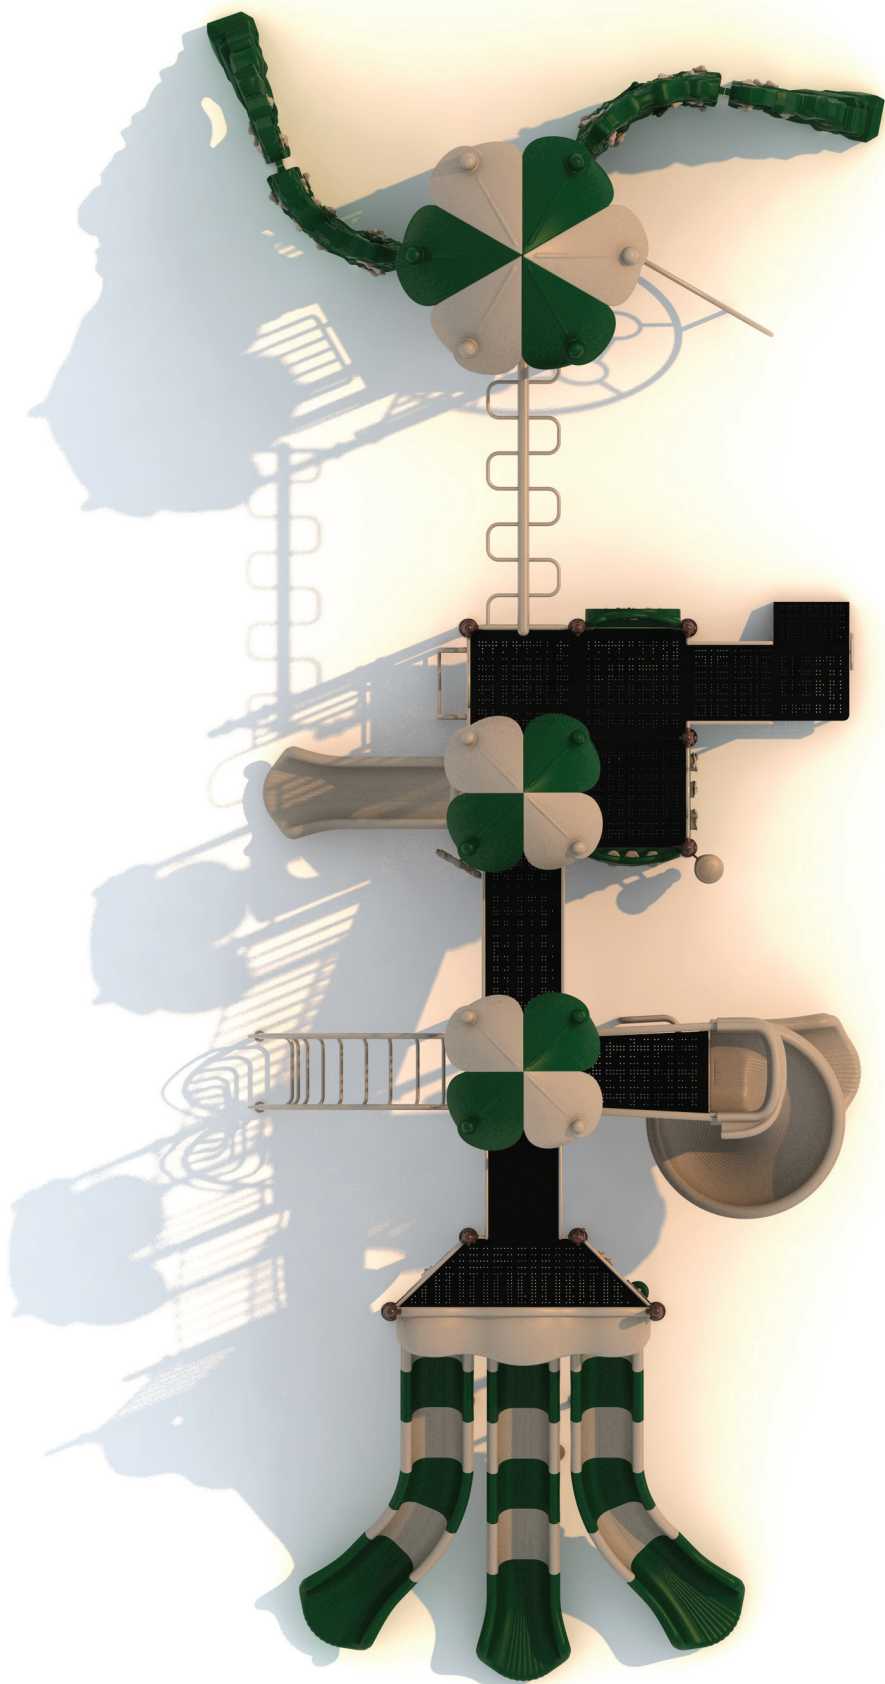

Use Zone: 57' x 32'

Fall Height: 7 Feet

ADA Access: Yes

Age Group: 5-12

Occupancy: 58-62

Free Shipping!

**COMPONENTS:** Rock Wall Climber / Half Circle Climber / Gear Panel / Transfer Station / Rock Climber / Single Drum / Tic-Tac-Toe Panel / Spiral Slide / Guardrail (Above) / Racing Game Panel (Below) / Triple Slide / Fun With Bugs Panel (Below) / Arch Bridge / Invert Arch Climber / Ship's Wheel / Single Straight Slide / Vertical Climber / Overhead Snake Climber / Guardrail

# Top View Detail

Compliance:  
 This play structure has been designed to meet the safety requirements established in:  
 - 2010 ADA Standard  
 - ASTM F1487  
 - CPSC Pub #325  
 when the play structure is installed over a properly maintained surfacing material which is in compliance with:  
 - ASTM F1292  
 - ASTM F1951  
 and is appropriate for the highest designated play surface of the structure.

Drawing No:	KP-40675	Structure Size:	44'-1 1/4" X 17'-9" X 15'-9"	HDPs:	84"
Date:	04/08/2023	Recommended Use Zone:	57'-0" X 31'-1"	Age Group:	5-12
Scale:	To Fit	Surface Area:	1767 Sq Ft	Capacity:	58-62
				Weight:	5100 lbs
<b>Creative Recreational Systems, Inc</b>					