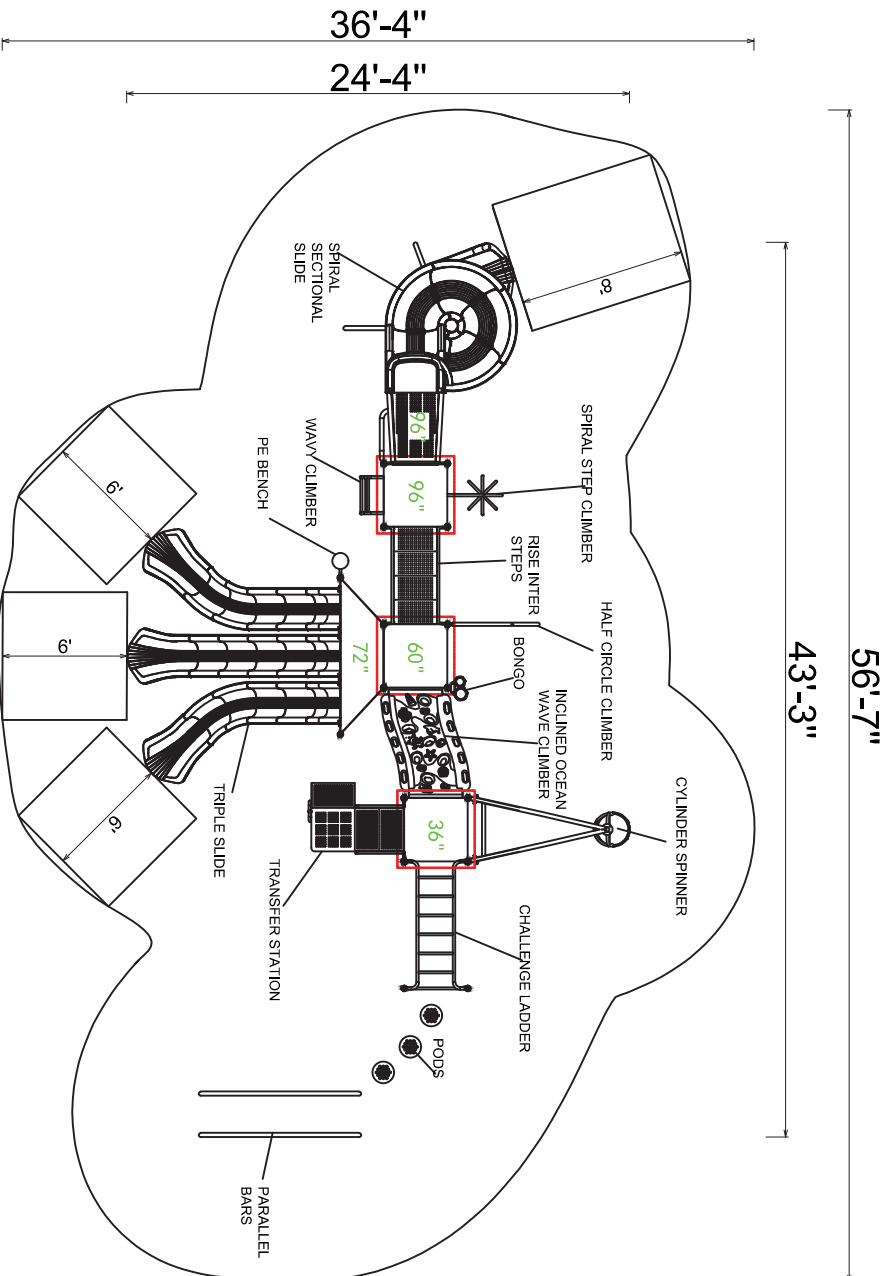

Use Zone: 57' x 37'

Age Group: 2 - 12

Occupancy: 32 - 36

Free Shipping!

COMPONENTS: Cylinder Spinner / Half Circle Climber / Spiral Step Climber / Inclined Ocean Wave Climber / Rise Inter Steps / Bongo / Challenge Ladder / Pods / Spiral Sectional Slide / Wavy Climber / Pe Bench / Transfer Station / Triple Slide / Parallel Bars

Compliance:
 This play structure has been designed to meet the safety requirements established in:
 - 2010 ADA Standard
 - ASTM F-1487
 - CPSC Pub #325
 when the play structure is installed over a properly maintained surfacing material which is in compliance with:
 - ASTM F-1292
 - ASTM F-1951
 and is appropriate for the highest designated play surface of the structure.

2021 Fall Into Winter
 Sale - Option 14

Drawing No: KP-33292
 Date: 28/09/2020
 Scale: To Fit

Structure Size: 43'-3"X24'-4"X17'-4"
 Recommended Use Zone: 56'-7"X36'-4"
 Surface Area: 2109 Sq Ft

HDPs: 96"
 Age Group: 2-12
 Capacity: 32-36