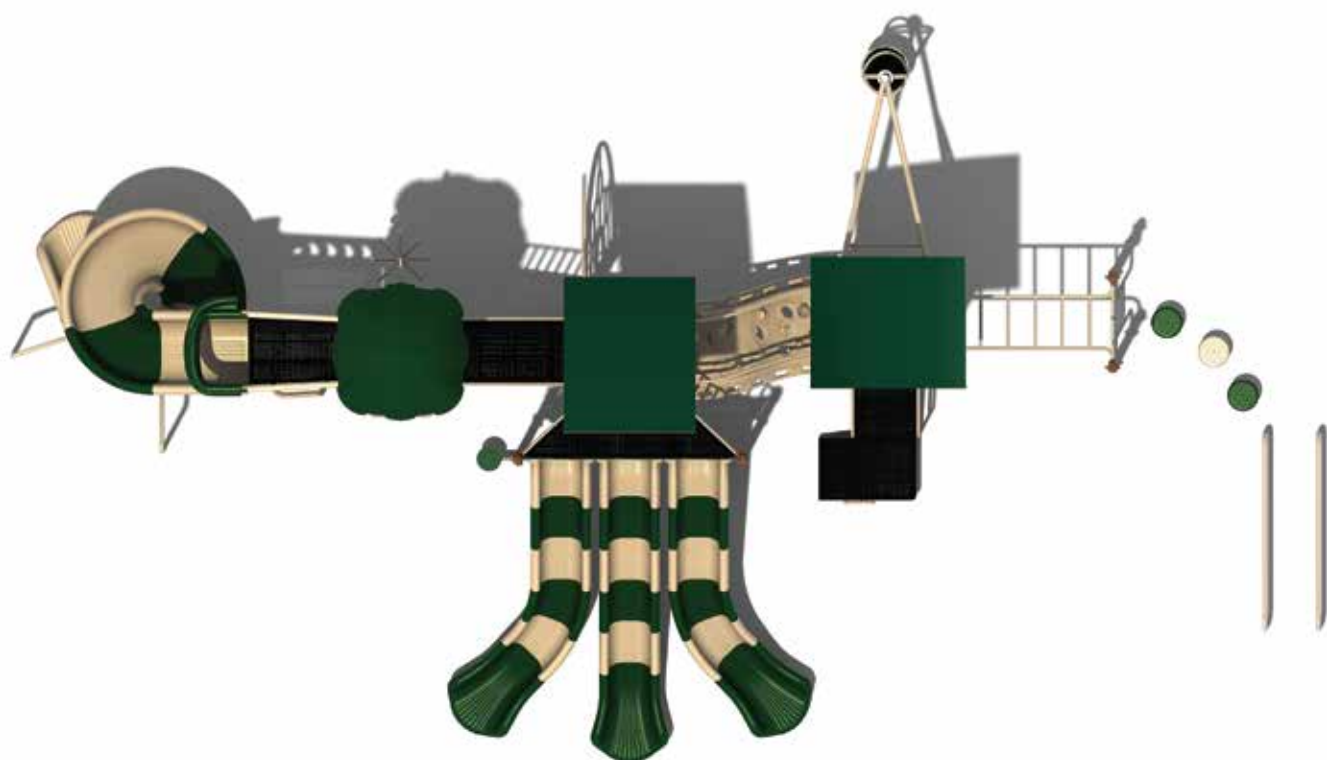

Use Zone: 57' x 37'

Age Group: 2 - 12

Occupancy: 32 - 36

Free Shipping!

COMPONENTS: Cylinder Spinner / Half Circle Climber / Spiral Step Climber / Inclined Ocean Wave Climber / Rise Inter Steps / Bongo / Challenge Ladder / Pods / Spiral Sectional Slide / Wavy Climber / Pe Bench / Transfer Station / Triple Slide / Parallel Bars

Compliance:
 This play structure has been designed to meet the safety requirements established in:
 - 2010 ADA Standard
 - ASTM F-1487
 - CPSC Pub #325
 when the play structure is installed over a properly maintained surfacing material which is in compliance with:
 - ASTM F-1292
 - ASTM F-1951
 and is appropriate for the highest designated play surface of the structure.

2021 Fall Into Winter
 Sale - Option 14

Drawing No: KP-33292
 Date: 28/09/2020
 Scale: To Fit

Structure Size: 43'-3"X24'-4"X17'-4"
 Recommended Use Zone: 56'-7"X36'-4"
 Surface Area: 2109 Sq Ft

HDPs: 96"
 Age Group: 2-12
 Capacity: 32-36