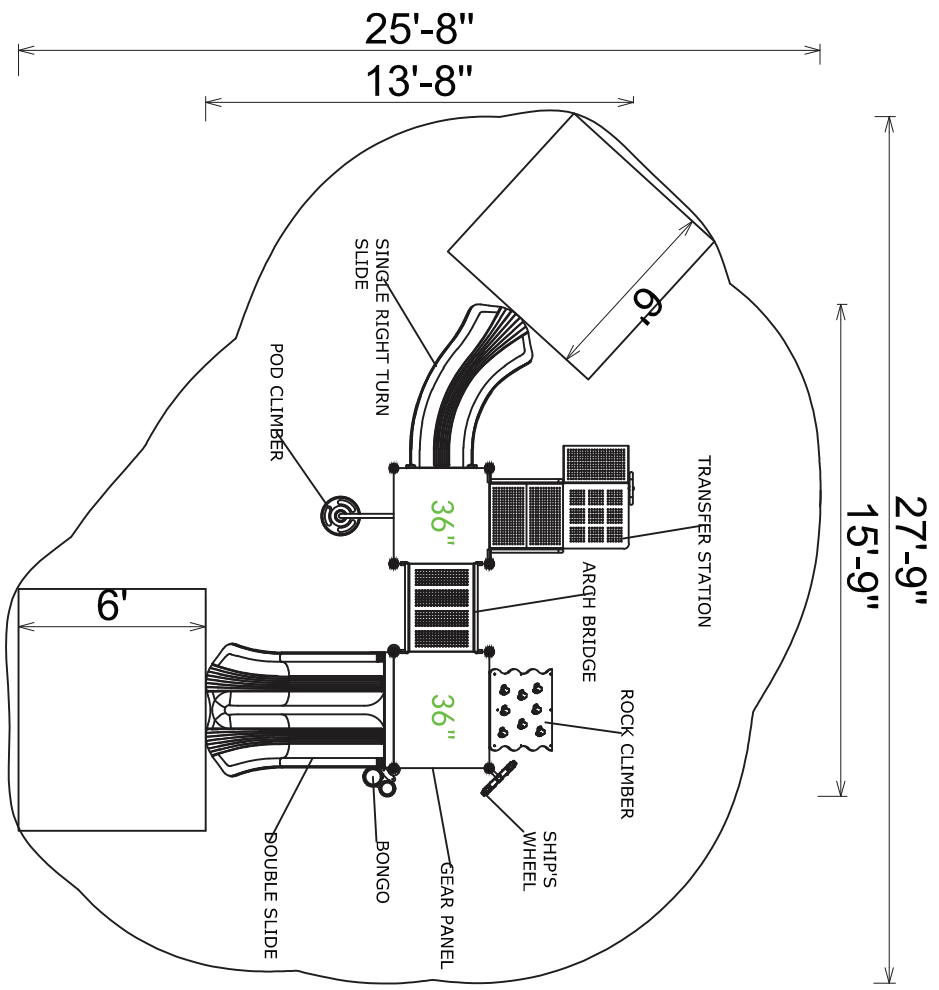

Use Zone: 28' x 26'

Age Group: 2-5

Occupancy: 18-22

Free Shipping!

COMPONENTS: Transfer Station / Rock Climber / Arch Climber / Ship's Wheel / Gear Panel / Single Right Turn Slide / Bongo / Pod Climber / Double Slide

Compliance:
 This play structure has been designed to meet the safety requirements established in:
 - 2010 ADA Standard
 - ASTM F1487
 - CPSC Pub #325
 when the play structure is installed over a properly maintained surfacing material which is in compliance with:
 - ASTM F1292
 - ASTM F1951
 and is appropriate for the highest designated play surface of the structure.

Drawing No: KP-33222 Date: 20-08-2020 Scale: To Fit	Structure Size: 15'-9" X 13'-8" X 8'-3" Recommended Use Zone: 27'-9" X 25'-8" Surface Area: 728 sq ft	HDPS: 36" Age Group: 2-5 Capacity: 18-22	Creative Recreational Systems, Inc
---	---	--	---