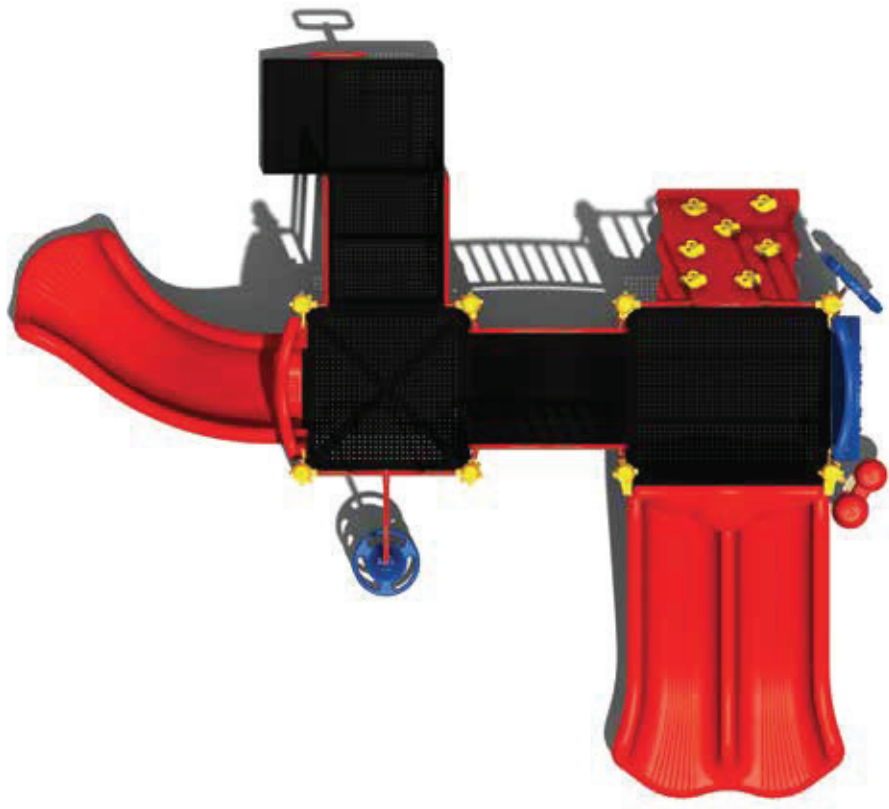

Use Zone: 28' x 26'

Age Group: 2-5

Occupancy: 18-22

Free Shipping!

COMPONENTS: Transfer Station / Rock Climber / Arch Climber / Ship's Wheel / Gear Panel / Single Right Turn Slide / Bongo / Pod Climber / Double Slide

Compliance:
 This play structure has been designed to meet the safety requirements established in:
 - 2010 ADA Standard
 - ASTM F1487
 - CPSC Pub #325
 when the play structure is installed over a properly maintained surfacing material which is in compliance with:
 - ASTM F1292
 - ASTM F1951
 and is appropriate for the highest designated play surface of the structure.

Drawing No: KP-33222 Date: 20-08-2020 Scale: To Fit	Structure Size: 15'-9" X 13'-8" X 8'-3" Recommended Use Zone: 27'-9" X 25'-8" Surface Area: 728 sq ft	HDPS: 36" Age Group: 2-5 Capacity: 18-22	Creative Recreational Systems, Inc
---	---	--	---