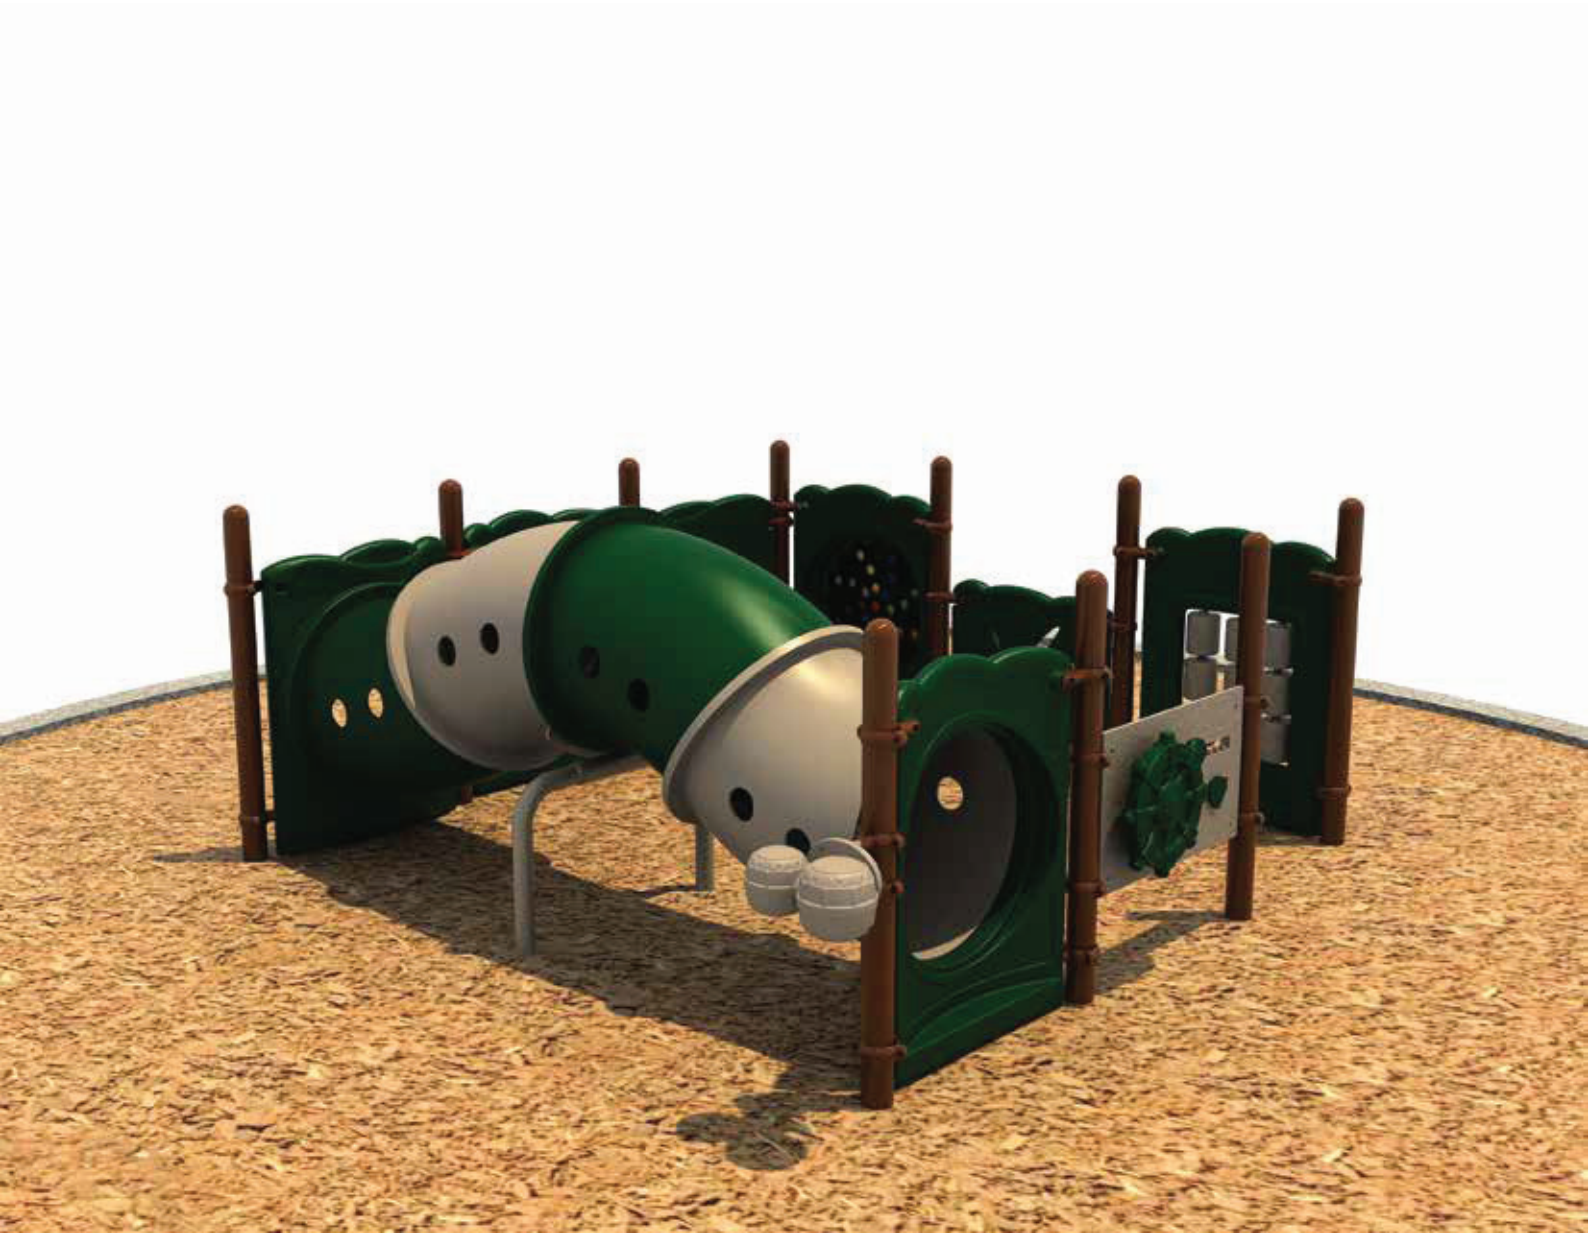

Use Zone: 24' x 25'

Age Group: 2-5

Occupancy: 6-10

Free Shipping!

COMPONENTS: Bongo Drums / 30° Arch Tunnel Section with Double / Large Drum / Store Front / Rotomold Panel for / Rotomolded Bench Panel / Tic-Tac-Toe Panel / PE Panel for ADA Ships Wheel Panel

Compliance:
 This play structure has been designed to meet the safety requirements established in:
 - 2010 ADA Standard
 - ASTM F1487
 - CPSC Pub #325
 when the play structure is installed over a properly maintained surfacing material which is in compliance with:
 - ASTM F1292
 - ASTM F1951
 and is appropriate for the highest designated play surface of the equipment.

The Nimble Maze

2022 QuickShip

Drawing No: **QS-22110**
 Date: **15 Nov 2021**
 Scale: **1/4" = 1'-0"**

Structure Size: **12'-1" x 11'-5" x 4'-3"**
 Recommended Use Zone: **22'-8" x 22'-1"**
 Surface Area: **457 Sq Ft**

HDPs: **2'-1"**
 Age Group: **2-5**
 Capacity: **20-24**