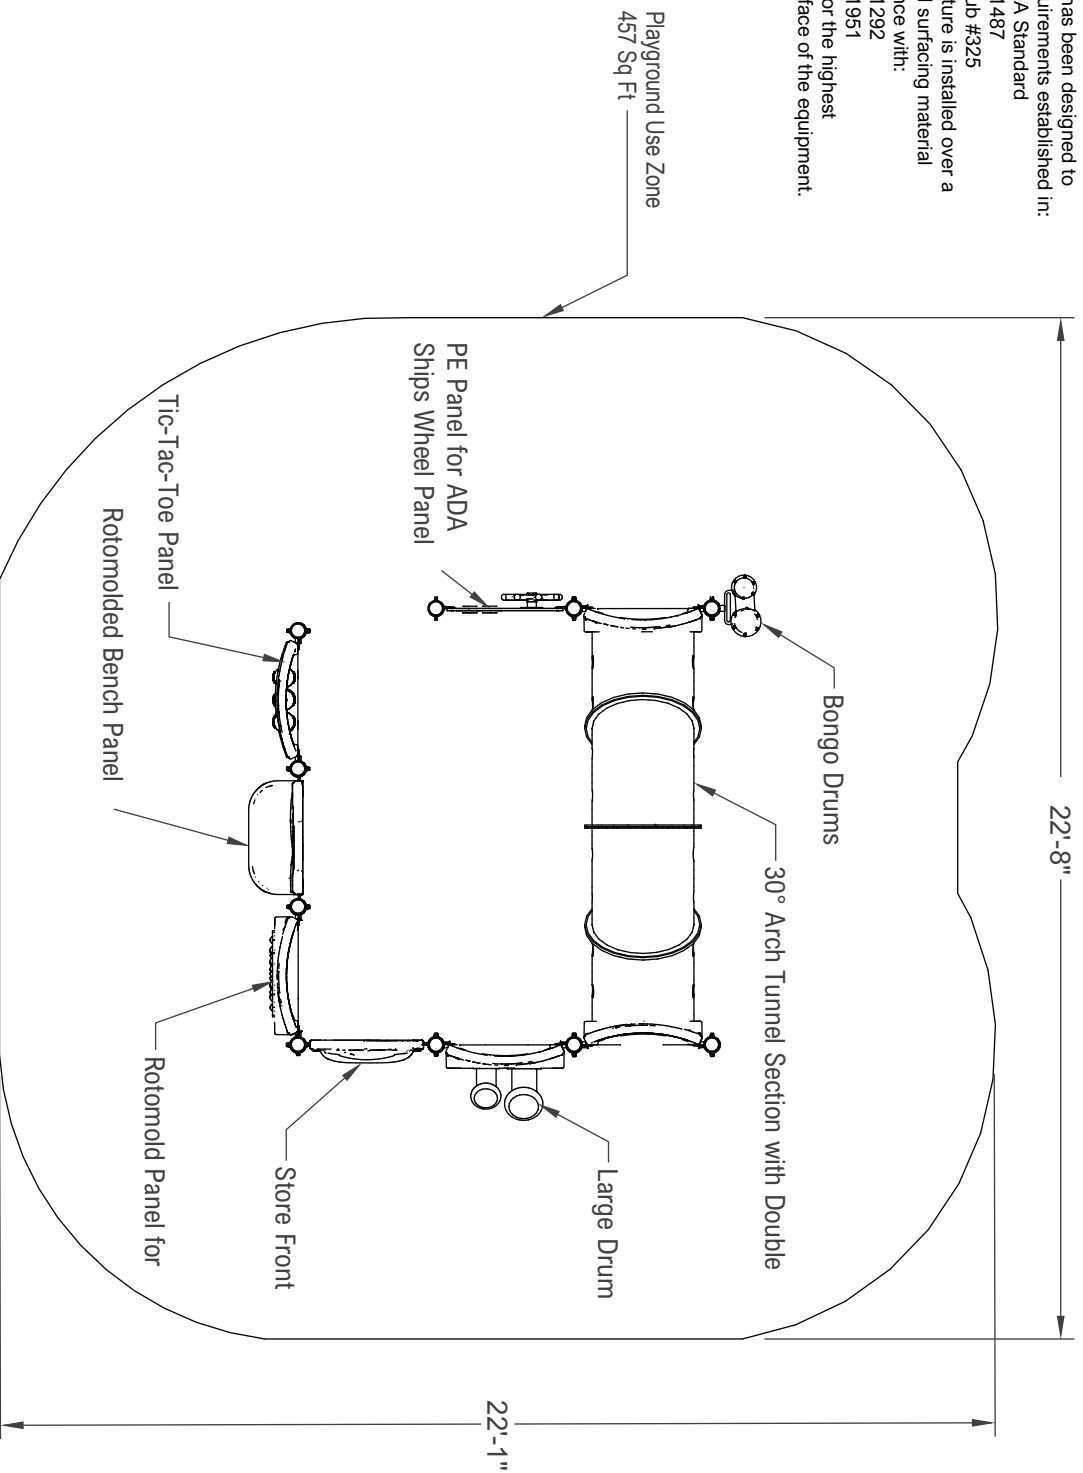

Use Zone: 24' x 25'

Age Group: 2-5

Occupancy: 6-10

Free Shipping!

COMPONENTS: Bongo Drums / 30° Arch Tunnel Section with Double / Large Drum / Store Front / Rotomold Panel for / Rotomolded Bench Panel / Tic-Tac-Toe Panel / PE Panel for ADA Ships Wheel Panel

Compliance:
 This play structure has been designed to meet the safety requirements established in:
 - 2010 ADA Standard
 - ASTM F1487
 - CPSC Pub #325
 when the play structure is installed over a properly maintained surfacing material which is in compliance with:
 - ASTM F1292
 - ASTM F1951
 and is appropriate for the highest designated play surface of the equipment.

The Nimble Maze

2022 QuickShip

Drawing No: **QS-22110**
 Date: **15 Nov 2021**
 Scale: **1/4" = 1'-0"**

Structure Size: **12'-1" x 11'-5" x 4'-3"**
 Recommended Use Zone: **22'-8" x 22'-1"**
 Surface Area: **457 Sq Ft**

HDPs: **2'-1"**
 Age Group: **2-5**
 Capacity: **20-24**