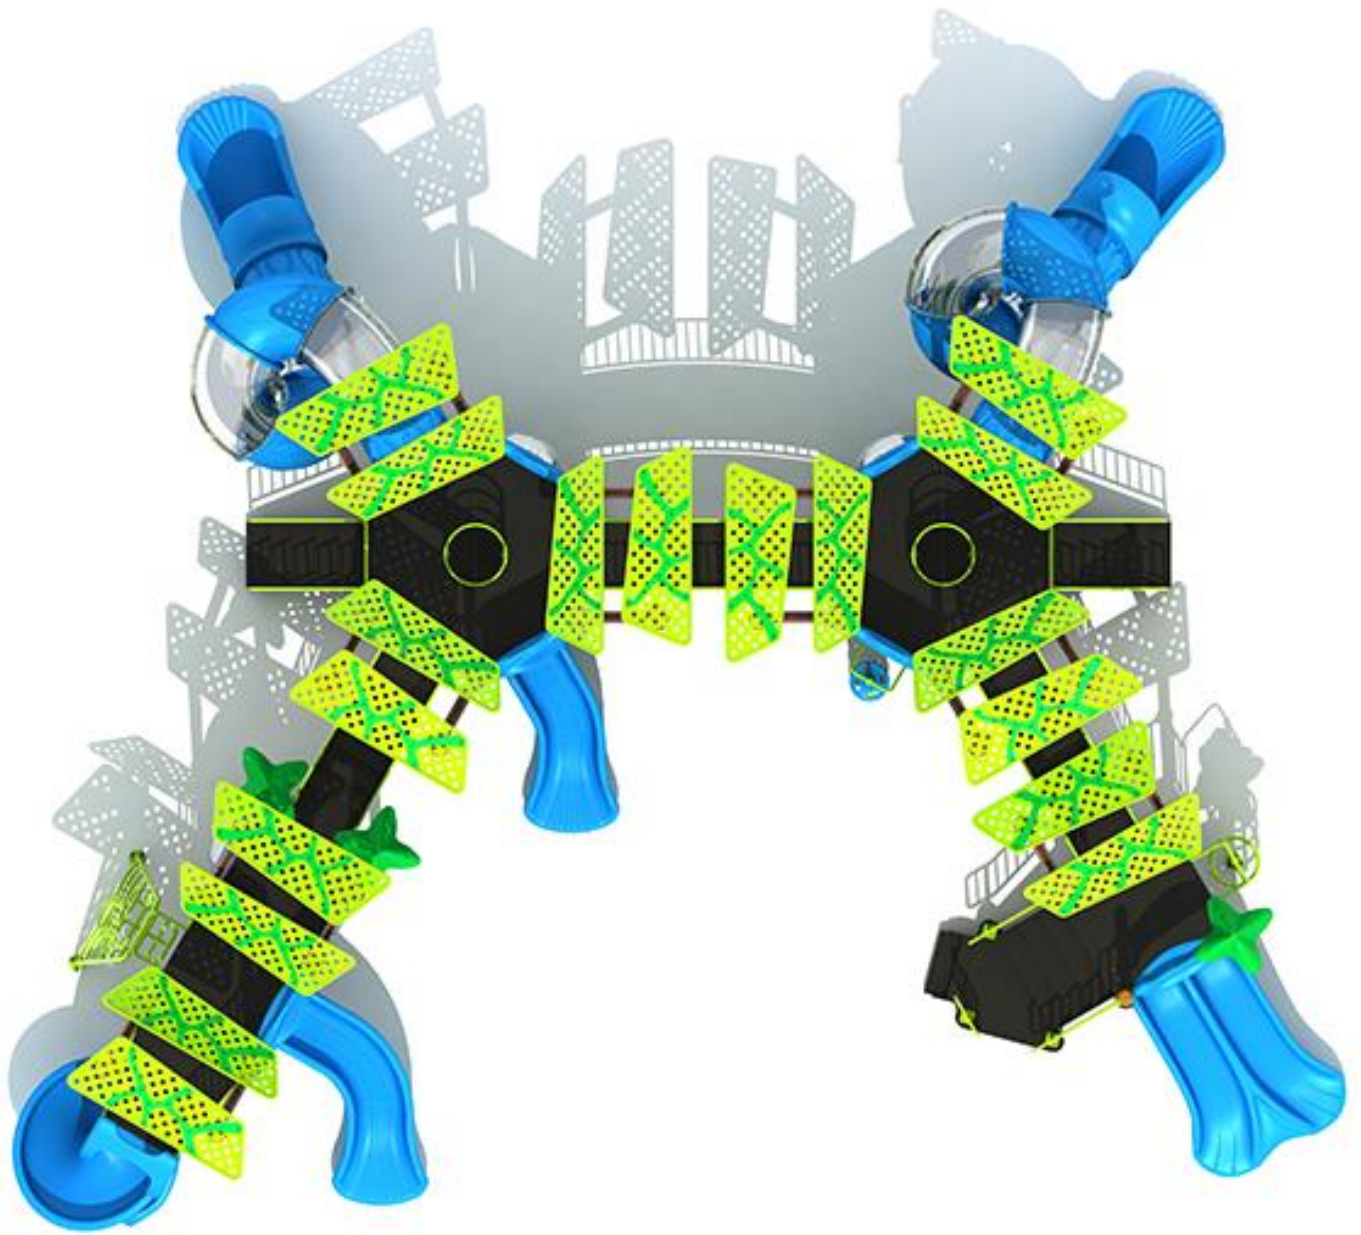

Use Zone: 52ft x 47ft

Age Group: 2-12 years

Free Shipping!

COMPONENT: Floating Tunnel
Tower / Frog Pad Challenge Ladder
/ Ring Swing Challenge Ladder /
Cylinder Spinner / Boulder Climber
/ Single Sectional Slide / Cargo
Climber / Climber / Climber / Crab
Pods / Saddle Slide / Cylinder
Spinner

Metal Color Options

- 1. red
- 2. yellow
- 3. blue
- 4. aquamarine
- 5. purple
- 6. dark green
- 7. brown
- 8. black
- 9. light green
- 10. silver
- 11. grey
- 12. orange

Plastic Color Options

1

2

3

4

5