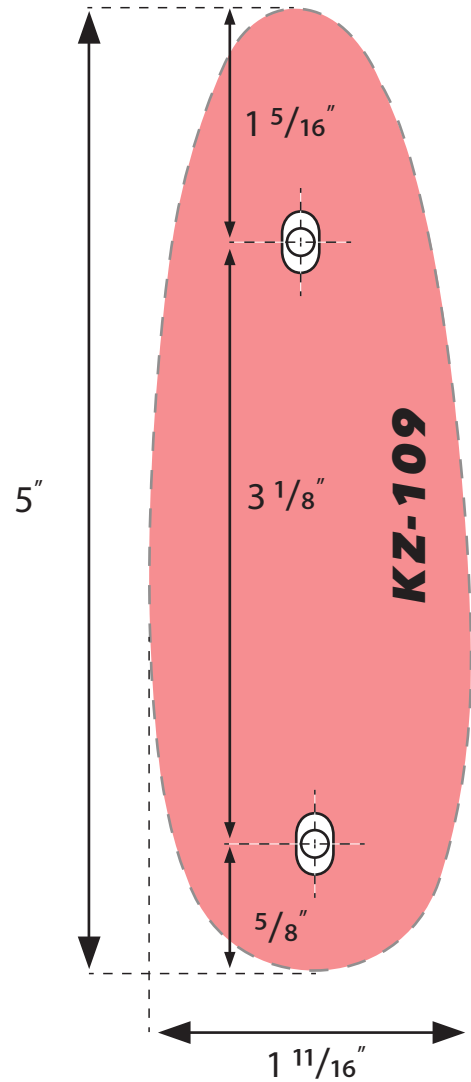

Pre-fit KZ-109 Recoil Pad Template

Print on 8.5" x 11" paper, portrait at 100% scale with "fit to page" turned OFF. Check scale accuracy using a ruler. Stock should fit inside the red oval matching the red outline.