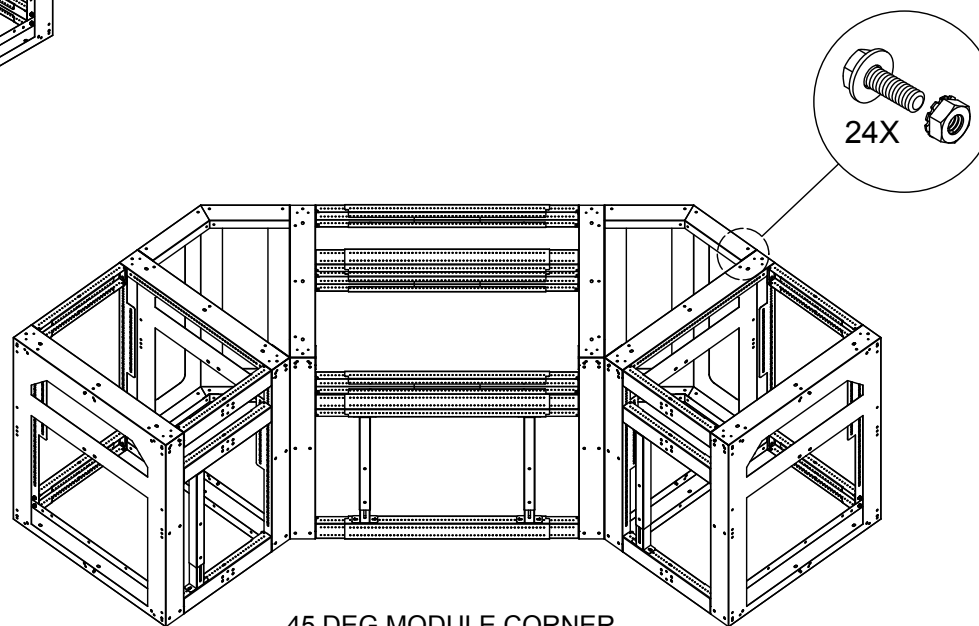

45 DEG COUNTER CORNER

HARDWARE PROVIDED

1/4-20 X 3/4" HEX BOLTS

1/4 FLAT WASHERS

1/4-20 LOCK NUTS

45 DEG MODULE CORNER