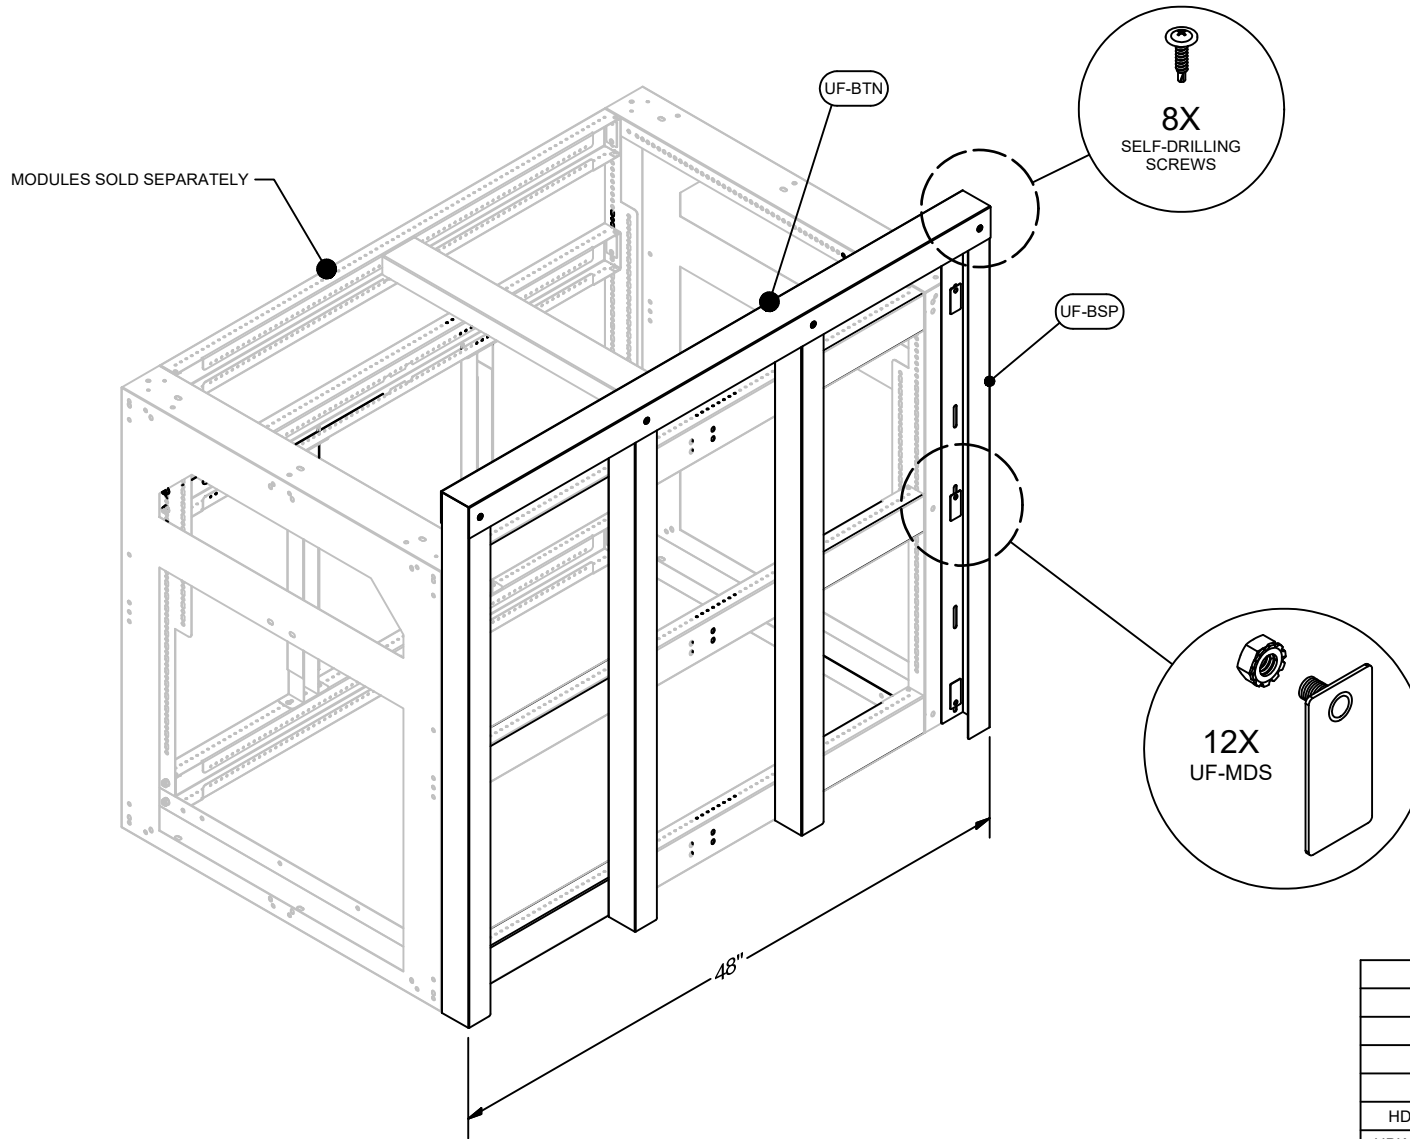

Uniframe Systems

ASSEMBLY INSTRUCTIONS BACKSPLASH SUPPORT SET, 48"

P/N: **UF-BSP-SET**

HARDWARE PROVIDED

SINGLE STUD PLATES
(UF-MDS)

1/4-20 LOCK NUTS
(HDWR-14-KHN-Z)

#8 X 3/4" SELF-DRILLING SCREWS
(HDWR-8-12-EWSD-Z)

12X
UF-MDS

PARTS LIST		
PN	DESCRIPTION	QTY
UF-BSP	BACKSPLASH SUPPORT	4
UF-BTN	CAP CHANNEL	1
UF-MDS	SINGLE STUD PLATE	12
HDWR-14-KHN-Z	1/4-20 KEPS NUT	12
HDWR-8-12-EWSD-Z	#8 EXTRA WIDE SELF-DRILLING SCREW	8