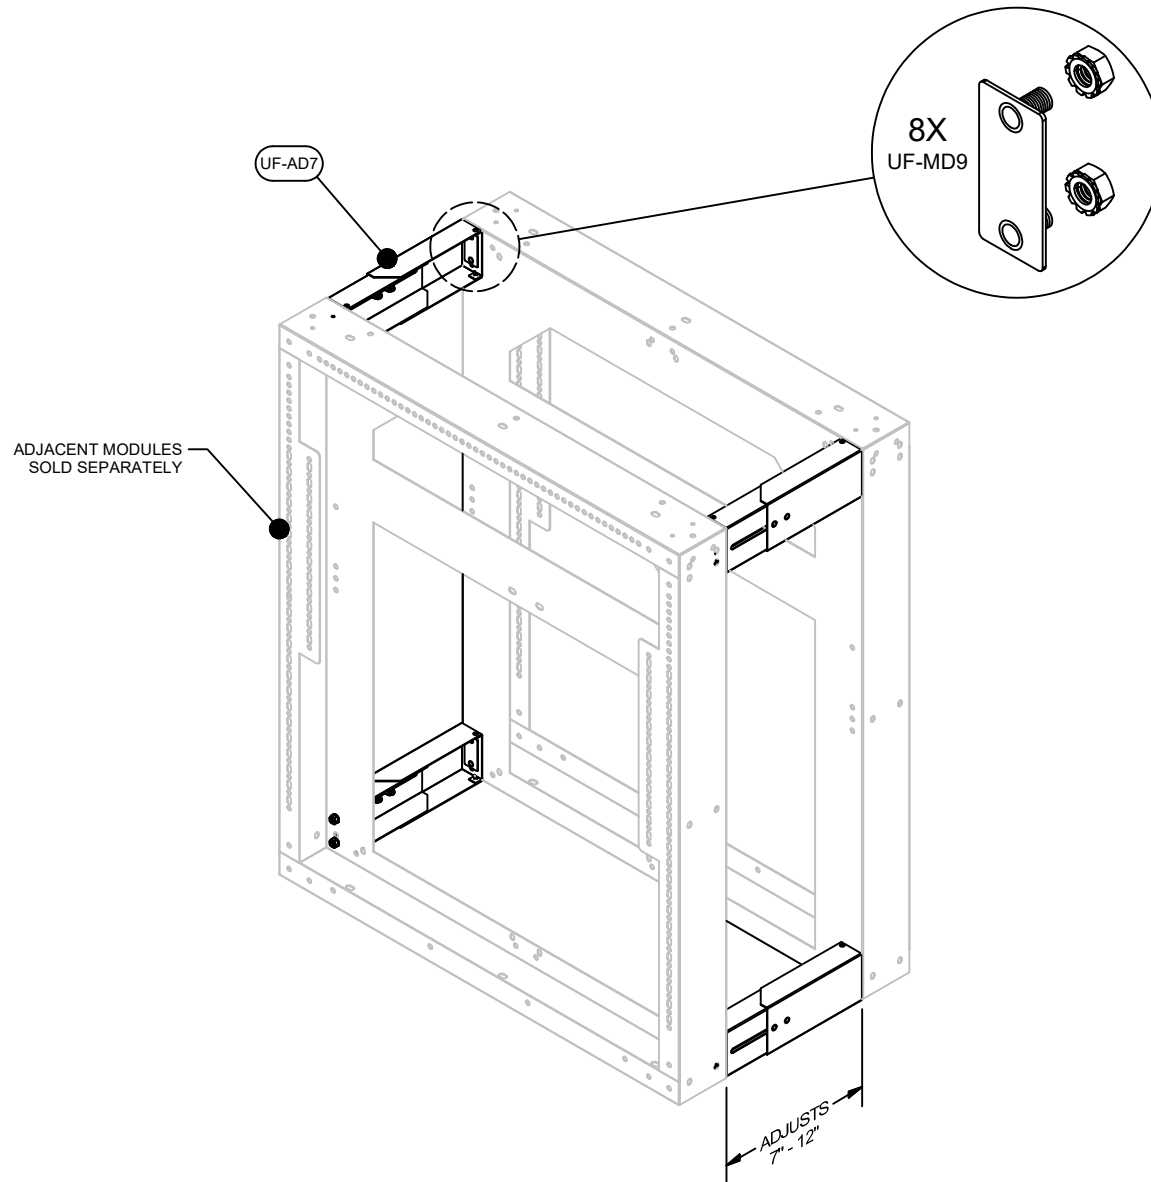

Uniframe Systems

ASSEMBLY INSTRUCTIONS ADJUSTABLE CHANNEL SET, 7"-12"

P/N: **UF-AD7-SET**

HARDWARE PROVIDED

DOUBLE STUD PLATE
(UF-MD9)

1/4-20 LOCK NUTS
(HDWR-14-KHN-Z)

PARTS LIST		
PN	DESCRIPTION	QTY
UF-AD7	ADJUSTABLE CHANNEL, 7"-12"	4
UF-MD9	DOUBLE STUD PLATE	8
HDWR-14-KHN-Z	1/4-20 KEPS NUT	24