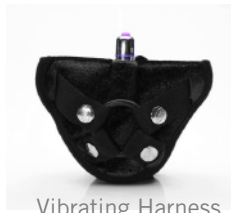

Vibrating Harness