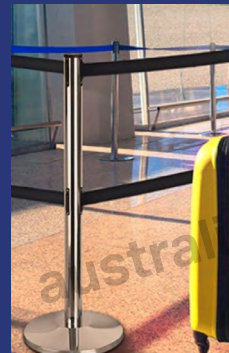

Tensile Belt Barrier

Maintaining Social Distancing In Style

ORDER TODAY!